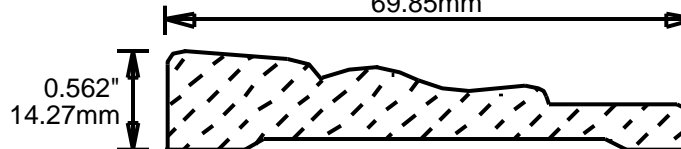

WEINIG CASING AND BASE PATTERNS

PRINT THIS SECTION

RETURN TO Beginning of Section

RETURN TO Table of Contents

ORDERING INFORMATION

WEINIG CASING AND BASE PATTERNS

CB2627501

2.625"
66.68mm

CB2686801

2.687"
68.25mm

CB2751000

2.75"
69.85mm

CB2755601

2.75"
69.85mm

CB2755602

2.75"
69.85mm

CB2755603

2.75"
69.85mm

CB2757500

2.75"
69.85mm

CB2757501

2.75"
69.85mm

CB2757502

2.75"
69.85mm