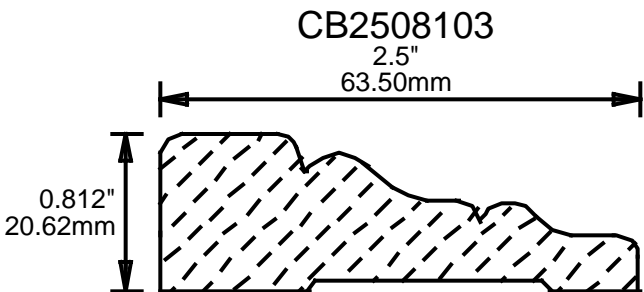

WEINIG CASING AND BASE PATTERNS

PRINT THIS SECTION

RETURN TO Beginning of Section

RETURN TO Table of Contents

ORDERING INFORMATION

WEINIG CASING AND BASE PATTERNS

CB2627501

2.625"
66.68mm

CB2686801

2.687"
68.25mm

CB2751000

2.75"
69.85mm

CB2755601

2.75"
69.85mm

CB2755602

2.75"
69.85mm

CB2755603

2.75"
69.85mm

CB2757500

2.75"
69.85mm

CB2757501

2.75"
69.85mm

CB2757502

2.75"
69.85mm

CB2757503

2.75"
69.85mm

CB2757504

2.75"
69.85mm

CB2757505

2.75"
69.85mm

**PRINT
THIS SECTION**

**ORDERING
INFORMATION**