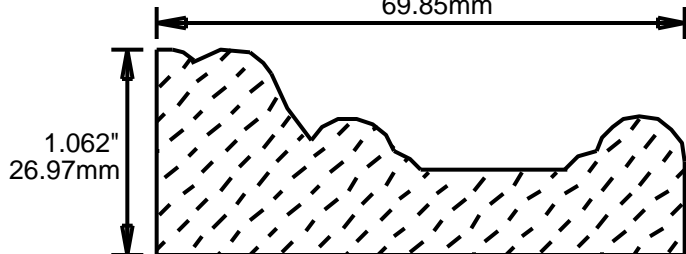

WEINIG CASING AND BASE PATTERNS

PRINT THIS SECTION

RETURN TO Beginning of Section

RETURN TO Table of Contents

ORDERING INFORMATION

WEINIG CASING AND BASE PATTERNS

CB2627501

2.625"
66.68mm

CB2686801

2.687"
68.25mm

CB2751000

2.75"
69.85mm

CB2755601

2.75"
69.85mm

CB2755602

2.75"
69.85mm