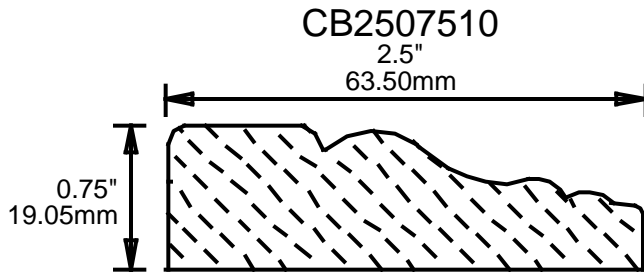

WEINIG CASING AND BASE PATTERNS

PRINT THIS SECTION

RETURN TO Beginning of Section

RETURN TO Table of Contents

ORDERING INFORMATION

WEINIG CASING AND BASE PATTERNS

CB2627501

2.625"
66.68mm

CB2686801

2.687"
68.25mm

CB2751000

2.75"
69.85mm

CB2755601

2.75"
69.85mm

CB2755602

2.75"
69.85mm