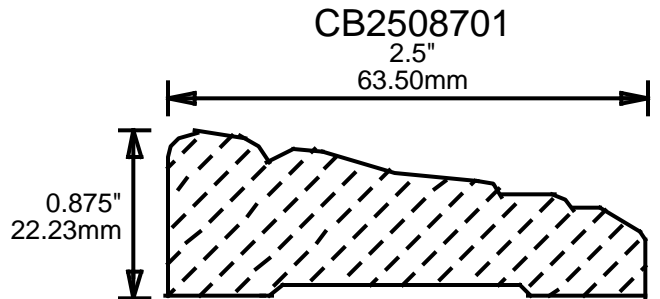

WEINIG CASING AND BASE PATTERNS

PRINT THIS SECTION

RETURN TO Beginning of Section

RETURN TO Table of Contents

ORDERING INFORMATION

WEINIG CASING AND BASE PATTERNS

CB2627501

2.625"
66.68mm

CB2686801

2.687"
68.25mm

CB2751000

2.75"
69.85mm

CB2755601

2.75"
69.85mm

CB2755602

2.75"
69.85mm

CB2755603

2.75"
69.85mm

CB2757500

2.75"
69.85mm

CB2757501

2.75"
69.85mm

CB2757502

2.75"
69.85mm

CB2757503

2.75"
69.85mm

CB2757504

2.75"
69.85mm

CB2757505

2.75"
69.85mm

**PRINT
THIS SECTION**

**ORDERING
INFORMATION**