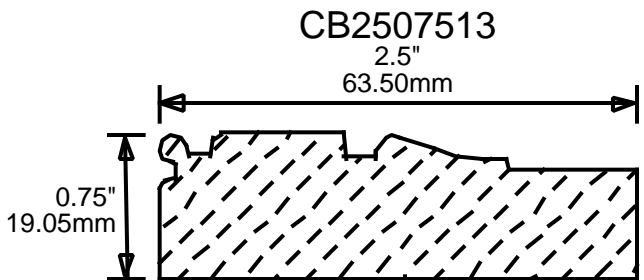

WEINIG CASING AND BASE PATTERNS

PRINT THIS SECTION

RETURN TO Beginning of Section

RETURN TO Table of Contents

ORDERING INFORMATION

WEINIG CASING AND BASE PATTERNS

CB2627501

2.625"
66.68mm

CB2686801

2.687"
68.25mm

CB2751000

2.75"
69.85mm

CB2755601

2.75"
69.85mm

CB2755602

2.75"
69.85mm

CB2755603

2.75"
69.85mm

CB2757500

2.75"
69.85mm

CB2757501

2.75"
69.85mm

CB2757502

2.75"
69.85mm

CB2757503

2.75"
69.85mm

CB2757504

2.75"
69.85mm

CB2757505

2.75"
69.85mm

**PRINT
THIS SECTION**

**ORDERING
INFORMATION**