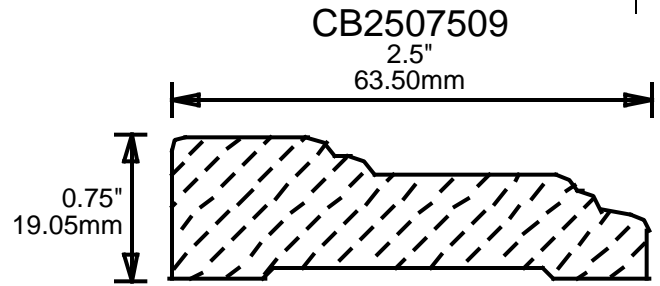

WEINIG CASING AND BASE PATTERNS

PRINT THIS SECTION

RETURN TO Beginning of Section

RETURN TO Table of Contents

ORDERING INFORMATION

WEINIG CASING AND BASE PATTERNS

CB2627501

2.625"
66.68mm

CB2686801

2.687"
68.25mm

CB2751000

2.75"
69.85mm

CB2755601

2.75"
69.85mm

CB2755602

2.75"
69.85mm

CB2755603

2.75"
69.85mm

CB2757500

2.75"
69.85mm

CB2757501

2.75"
69.85mm

CB2757502

2.75"
69.85mm

CB2757503

2.75"
69.85mm

CB2757504

2.75"
69.85mm

CB2757505

2.75"
69.85mm

**PRINT
THIS SECTION**

**ORDERING
INFORMATION**