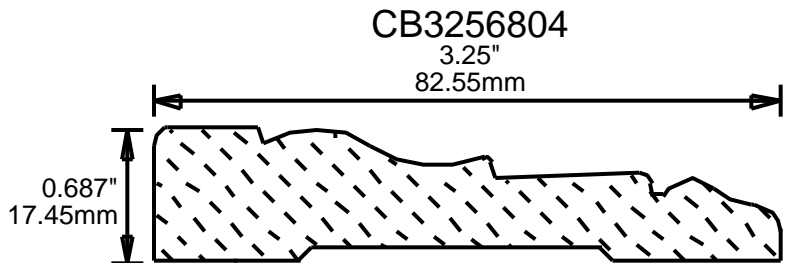

CB3256805
3.25"
82.55mm