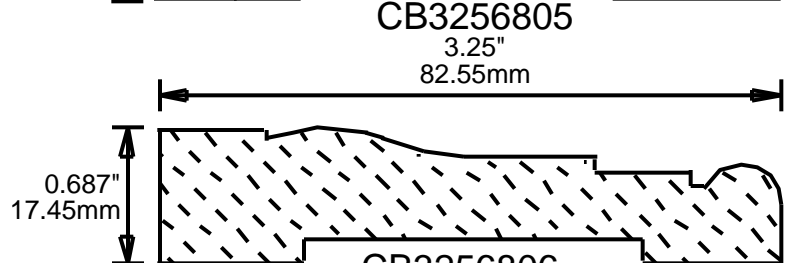

CB3256811
3.25"
82.55mm

CB3256806
3.25"
82.55mm