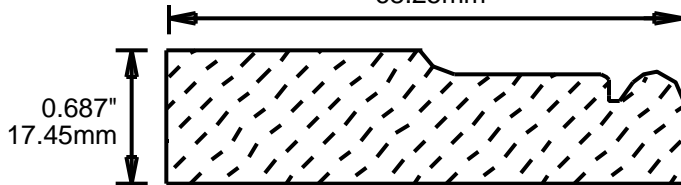

WEINIG CASING AND BASE PATTERNS

PRINT THIS SECTION

RETURN TO Beginning of Section

RETURN TO Table of Contents

ORDERING INFORMATION

WEINIG CASING AND BASE PATTERNS

CB2627501

2.625"
66.68mm

CB2686801

2.687"
68.25mm

CB2751000

2.75"
69.85mm

CB2755601

2.75"
69.85mm

CB2755602

2.75"
69.85mm