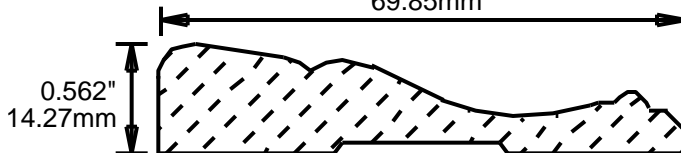

WEINIG CASING AND BASE PATTERNS

PRINT THIS SECTION

RETURN TO Beginning of Section

RETURN TO Table of Contents

ORDERING INFORMATION

WEINIG CASING AND BASE PATTERNS

CB2627501

2.625"
66.68mm

CB2686801

2.687"
68.25mm

CB2751000

2.75"
69.85mm

CB2755601

2.75"
69.85mm

CB2755602

2.75"
69.85mm

CB2755603

2.75"
69.85mm

CB2757500

2.75"
69.85mm

CB2757501

2.75"
69.85mm

CB2757502

2.75"
69.85mm