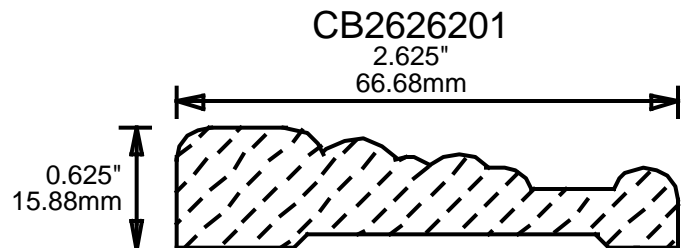

WEINIG CASING AND BASE PATTERNS

PRINT THIS SECTION

RETURN TO Beginning of Section

RETURN TO Table of Contents

ORDERING INFORMATION

WEINIG CASING AND BASE PATTERNS

CB2627501

2.625"
66.68mm

CB2686801

2.687"
68.25mm

CB2751000

2.75"
69.85mm

CB2755601

2.75"
69.85mm

CB2755602

2.75"
69.85mm

CB2755603

2.75"
69.85mm

CB2757500

2.75"
69.85mm

CB2757501

2.75"
69.85mm

CB2757502

2.75"
69.85mm

CB2757503

2.75"
69.85mm

CB2757504

2.75"
69.85mm

CB2757505

2.75"
69.85mm

**PRINT
THIS SECTION**

**ORDERING
INFORMATION**