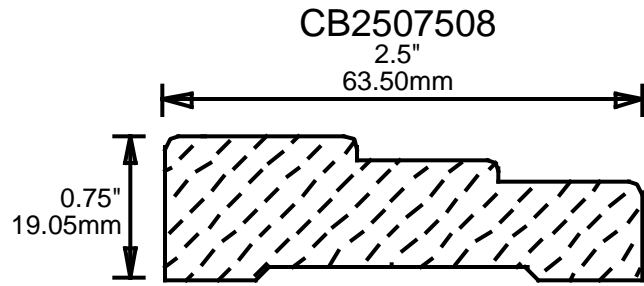

WEINIG CASING AND BASE PATTERNS

PRINT THIS SECTION

RETURN TO Beginning of Section

RETURN TO Table of Contents

ORDERING INFORMATION

WEINIG CASING AND BASE PATTERNS

CB2627501

2.625"
66.68mm

CB2686801

2.687"
68.25mm

CB2751000

2.75"
69.85mm

CB2755601

2.75"
69.85mm

CB2755602

2.75"
69.85mm