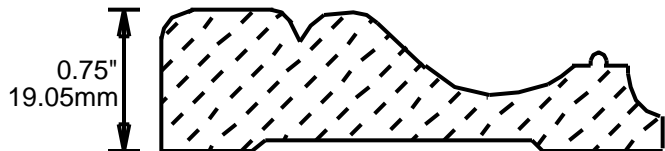

WEINIG CASING AND BASE PATTERNS

PRINT THIS SECTION

RETURN TO Beginning of Section

RETURN TO Table of Contents

ORDERING INFORMATION

WEINIG CASING AND BASE PATTERNS

CB2627501

2.625"
66.68mm

CB2686801

2.687"
68.25mm

CB2751000

2.75"
69.85mm

CB2755601

2.75"
69.85mm

CB2755602

2.75"
69.85mm