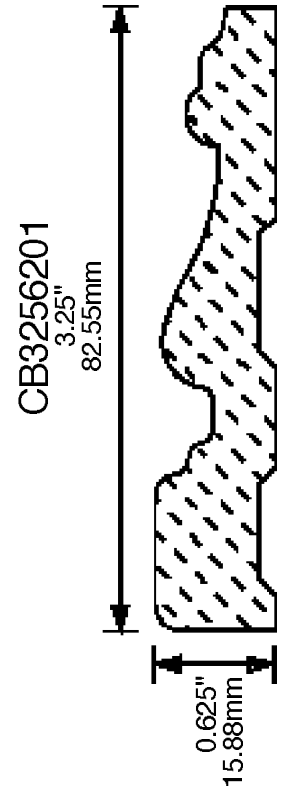

WEINIG CASING AND BASE PATTERNS

**PRINT
THIS SECTION**

**ORDERING
INFORMATION**

**RETURN TO
Table of Contents**

**RETURN TO
Beginning of Section**