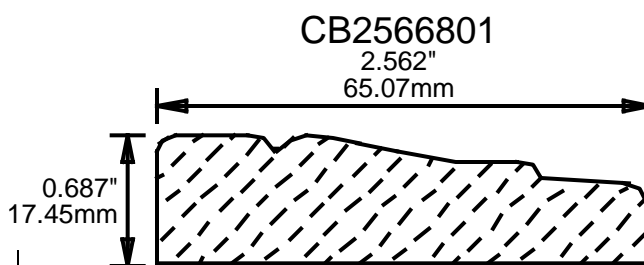

WEINIG CASING AND BASE PATTERNS

PRINT THIS SECTION

RETURN TO Beginning of Section

RETURN TO Table of Contents

ORDERING INFORMATION

WEINIG CASING AND BASE PATTERNS

CB2627501

2.625"
66.68mm

CB2686801

2.687"
68.25mm

CB2751000

2.75"
69.85mm

CB2755601

2.75"
69.85mm

CB2755602

2.75"
69.85mm

CB2755603

2.75"
69.85mm

CB2757500

2.75"
69.85mm

CB2757501

2.75"
69.85mm

CB2757502

2.75"
69.85mm

CB2757503

2.75"
69.85mm

CB2757504

2.75"
69.85mm

CB2757505

2.75"
69.85mm

**PRINT
THIS SECTION**

**ORDERING
INFORMATION**