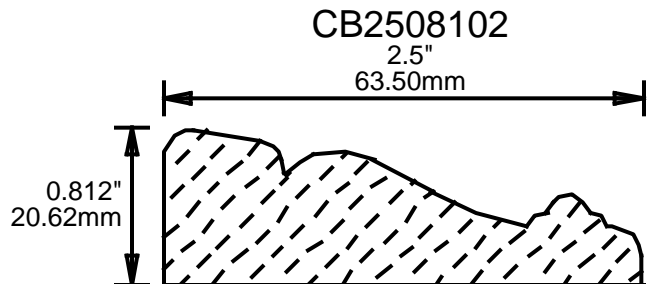

WEINIG CASING AND BASE PATTERNS

PRINT THIS SECTION

RETURN TO Beginning of Section

RETURN TO Table of Contents

ORDERING INFORMATION

WEINIG CASING AND BASE PATTERNS

CB2627501

2.625"
66.68mm

CB2686801

2.687"
68.25mm

CB2751000

2.75"
69.85mm

CB2755601

2.75"
69.85mm

CB2755602

2.75"
69.85mm

CB2755603

2.75"
69.85mm

CB2757500

2.75"
69.85mm

CB2757501

2.75"
69.85mm

CB2757502

2.75"
69.85mm

CB2757503

2.75"
69.85mm

CB2757504

2.75"
69.85mm

CB2757505

2.75"
69.85mm

**PRINT
THIS SECTION**

**ORDERING
INFORMATION**