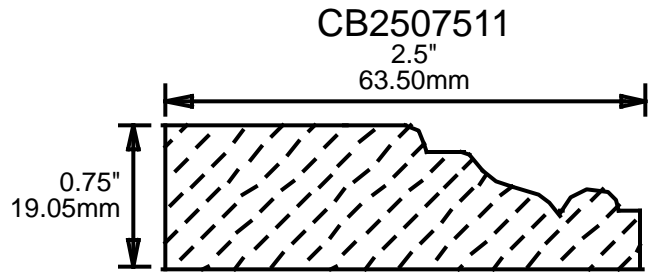

WEINIG CASING AND BASE PATTERNS

PRINT THIS SECTION

RETURN TO Beginning of Section

RETURN TO Table of Contents

ORDERING INFORMATION

WEINIG CASING AND BASE PATTERNS

CB2627501

2.625"
66.68mm

CB2686801

2.687"
68.25mm

CB2751000

2.75"
69.85mm

CB2755601

2.75"
69.85mm

CB2755602

2.75"
69.85mm