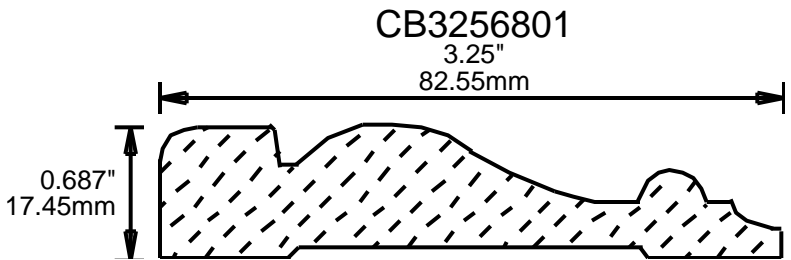

**RETURN TO
Table of Contents**

**RETURN TO
Beginning of Section**

WEINIG CASING AND BASE PATTERNS

CB3256810
3.25"
82.55mm

CB3256809
3.25"
82.55mm

CB3257500
3.25"
82.55mm

CB3256811
3.25"
82.55mm

CB3256800
3.25"
82.55mm