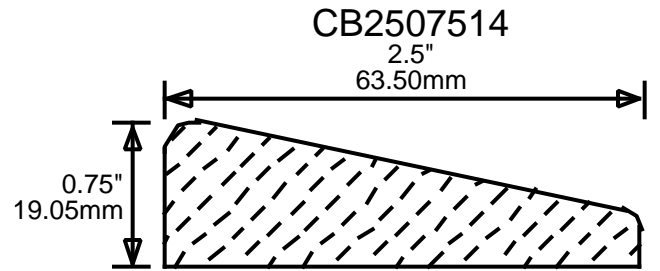

WEINIG CASING AND BASE PATTERNS

PRINT THIS SECTION

RETURN TO Beginning of Section

RETURN TO Table of Contents

ORDERING INFORMATION

WEINIG CASING AND BASE PATTERNS

CB2627501

2.625"
66.68mm

CB2686801

2.687"
68.25mm

CB2751000

2.75"
69.85mm

CB2755601

2.75"
69.85mm

CB2755602

2.75"
69.85mm

CB2755603

2.75"
69.85mm

CB2757500

2.75"
69.85mm

CB2757501

2.75"
69.85mm

CB2757502

2.75"
69.85mm

CB2757503

2.75"
69.85mm

CB2757504

2.75"
69.85mm

CB2757505

2.75"
69.85mm

**PRINT
THIS SECTION**

**ORDERING
INFORMATION**