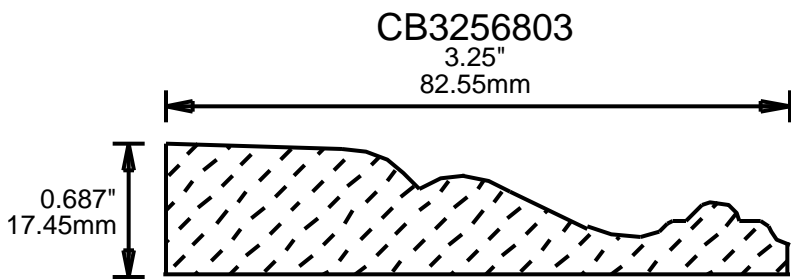

CB3256809
3.25"
82.55mm

CB3256804
3.25"
82.55mm