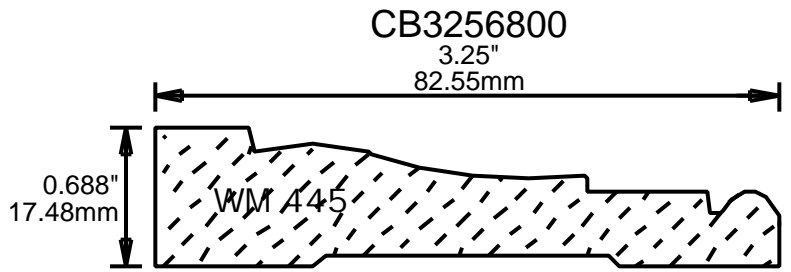

**RETURN TO
Table of Contents**

**RETURN TO
Beginning of Section**

WEINIG CASING AND BASE PATTERNS

CB3256810
3.25"
82.55mm

CB3256809
3.25"
82.55mm

CB3257500
3.25"
82.55mm

CB3256811
3.25"
82.55mm

CB3256800
3.25"
82.55mm