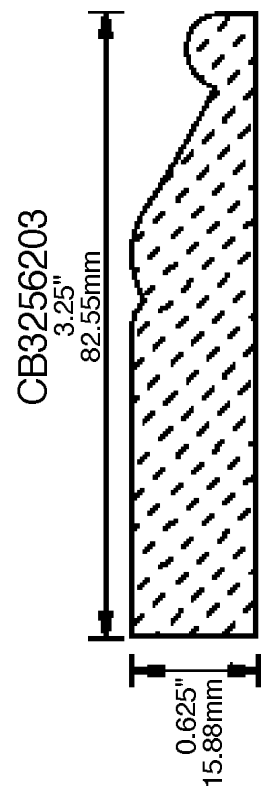

WEINIG CASING AND BASE PATTERNS

**PRINT
THIS SECTION**

**ORDERING
INFORMATION**

**RETURN TO
Table of Contents**

**RETURN TO
Beginning of Section**