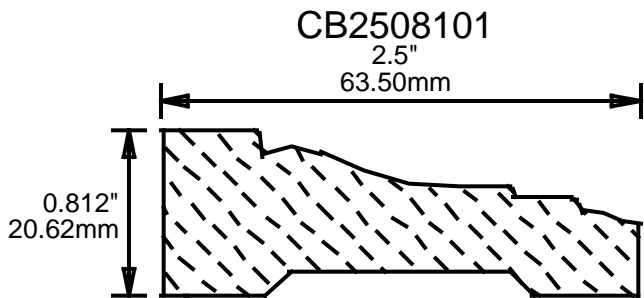

WEINIG CASING AND BASE PATTERNS

PRINT THIS SECTION

RETURN TO Beginning of Section

RETURN TO Table of Contents

ORDERING INFORMATION

WEINIG CASING AND BASE PATTERNS

CB2627501

2.625"
66.68mm

CB2686801

2.687"
68.25mm

CB2751000

2.75"
69.85mm

CB2755601

2.75"
69.85mm

CB2755602

2.75"
69.85mm

CB2755603

2.75"
69.85mm

CB2757500

2.75"
69.85mm

CB2757501

2.75"
69.85mm

CB2757502

2.75"
69.85mm

CB2757503

2.75"
69.85mm

CB2757504

2.75"
69.85mm

CB2757505

2.75"
69.85mm

**PRINT
THIS SECTION**

**ORDERING
INFORMATION**