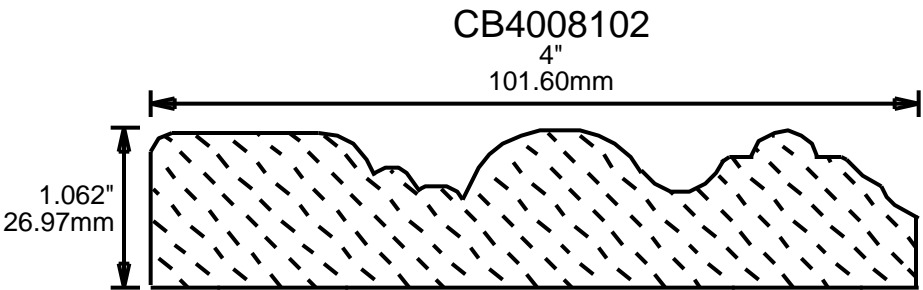

4"
101.60mm

CB4006201

4"
101.60mm

**PRINT
THIS SECTION**

**RETURN TO
Beginning of Section**

**RETURN TO
Table of Contents**

**ORDERING
INFORMATION**

WEINIG CASING AND BASE PATTERNS