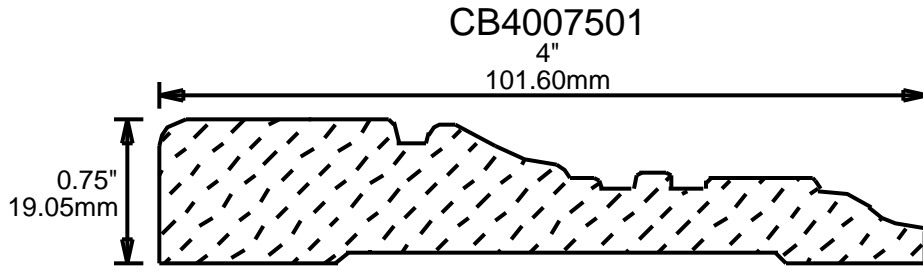

4"
101.60mm

CB4006201

4"
101.60mm

**PRINT
THIS SECTION**

**RETURN TO
Beginning of Section**

**RETURN TO
Table of Contents**

**ORDERING
INFORMATION**

WEINIG CASING AND BASE PATTERNS