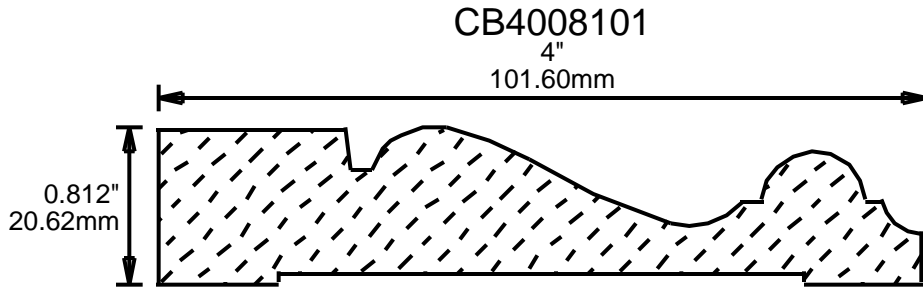

4"
101.60mm

CB4006201

4"
101.60mm

**PRINT
THIS SECTION**

**RETURN TO
Beginning of Section**

**RETURN TO
Table of Contents**

**ORDERING
INFORMATION**

WEINIG CASING AND BASE PATTERNS