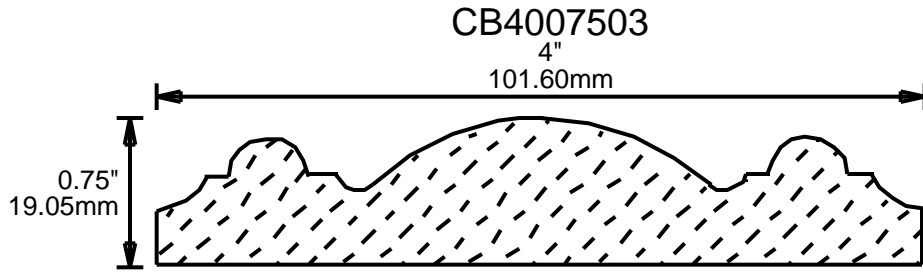

4"
101.60mm

CB4006201

4"
101.60mm

**PRINT
THIS SECTION**

**RETURN TO
Beginning of Section**

**RETURN TO
Table of Contents**

**ORDERING
INFORMATION**

WEINIG CASING AND BASE PATTERNS