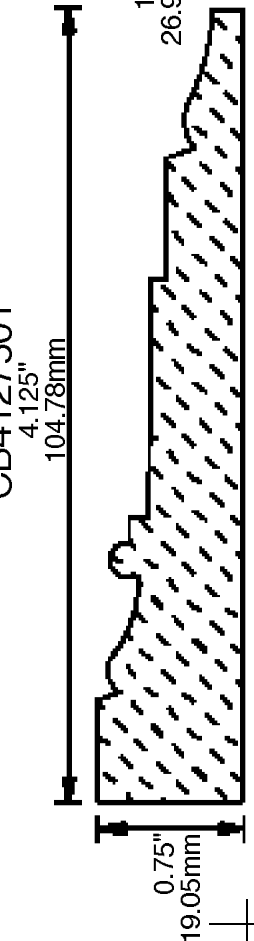

WEINIG CASING AND BASE PATTERNS

CB4121001

CB4127501

**PRINT
THIS SECTION**

**ORDERING
INFORMATION**

**RETURN TO
Table of Contents**

**RETURN TO
Beginning of Section**