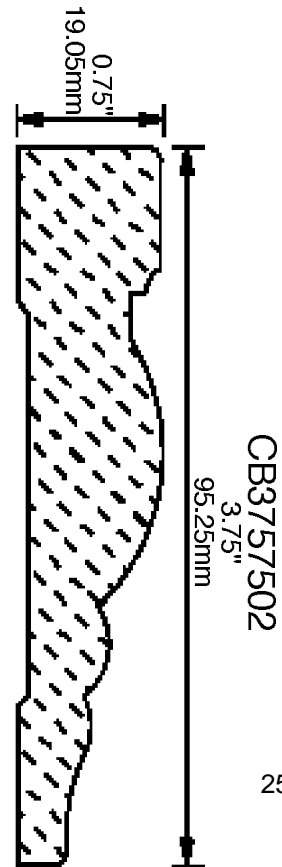

WEINIG CASING AND BASE PATTERNS

PRINT THIS SECTION

ORDERING INFORMATION

RETURN TO Table of Contents

RETURN TO Beginning of Section

WEINIG CASING AND BASE PATTERNS

PRINT THIS SECTION

RETURN TO Beginning of Section

RETURN TO Table of Contents

ORDERING INFORMATION

WEINIG CASING AND BASE PATTERNS

**PRINT
THIS SECTION**

**ORDERING
INFORMATION**

**RETURN TO
Table of Contents**

**RETURN TO
Beginning of Section**

WEINIG CASING AND BASE PATTERNS

CB4007500

CB3871301

3.875"
98.43mm

CB4001001

4"
101.60mm

CB4001002

4"
101.60mm

CB4005601

4"
101.60mm

CB4006201

4"
101.60mm

**PRINT
THIS SECTION**

**RETURN TO
Beginning of Section**

**RETURN TO
Table of Contents**

**ORDERING
INFORMATION**

WEINIG CASING AND BASE PATTERNS