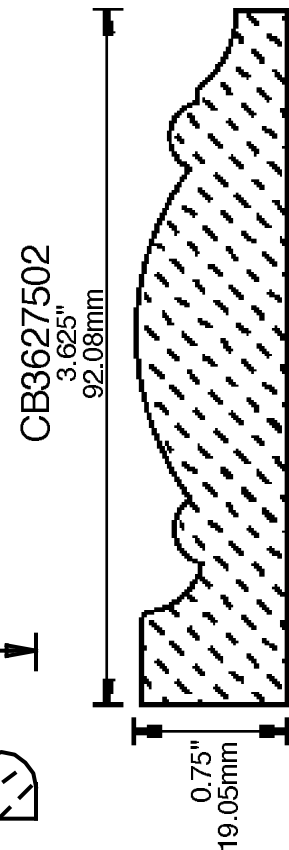

WEINIG CASING AND BASE PATTERNS

PRINT THIS SECTION

ORDERING INFORMATION

RETURN TO Table of Contents

RETURN TO Beginning of Section

WEINIG CASING AND BASE PATTERNS

PRINT THIS SECTION

RETURN TO Beginning of Section

RETURN TO Table of Contents

ORDERING INFORMATION

WEINIG CASING AND BASE PATTERNS

**PRINT
THIS SECTION**

**ORDERING
INFORMATION**

**RETURN TO
Table of Contents**

**RETURN TO
Beginning of Section**

WEINIG CASING AND BASE PATTERNS

CB4007500

CB3871301

3.875"
98.43mm

CB4001001

4"
101.60mm

CB4001002

4"
101.60mm

CB4005601

4"
101.60mm

CB4006201

4"
101.60mm

**PRINT
THIS SECTION**

**RETURN TO
Beginning of Section**

**RETURN TO
Table of Contents**

**ORDERING
INFORMATION**

WEINIG CASING AND BASE PATTERNS