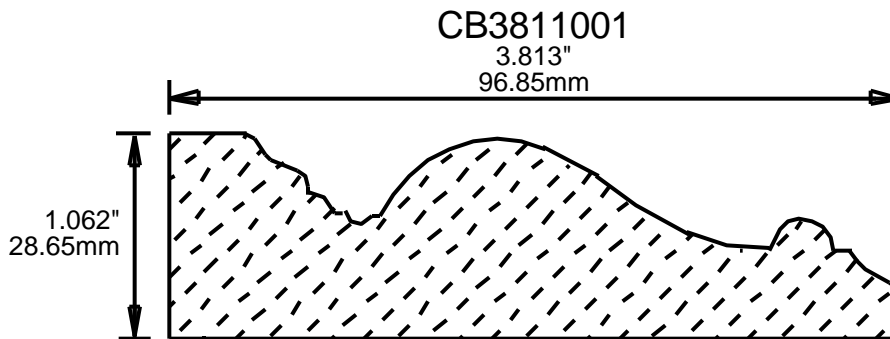

WEINIG CASING AND BASE PATTERNS

**PRINT
THIS SECTION**

**ORDERING
INFORMATION**

**RETURN TO
Table of Contents**

**RETURN TO
Beginning of Section**