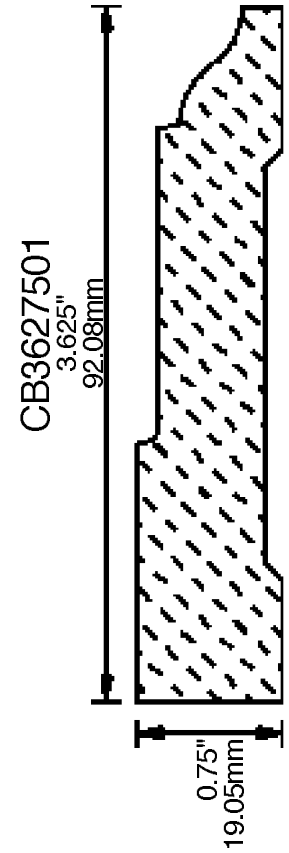

WEINIG CASING AND BASE PATTERNS

PRINT THIS SECTION

ORDERING INFORMATION

RETURN TO Table of Contents

RETURN TO Beginning of Section

WEINIG CASING AND BASE PATTERNS

PRINT THIS SECTION

RETURN TO Beginning of Section

RETURN TO Table of Contents

ORDERING INFORMATION

WEINIG CASING AND BASE PATTERNS

**PRINT
THIS SECTION**

**ORDERING
INFORMATION**

**RETURN TO
Table of Contents**

**RETURN TO
Beginning of Section**

WEINIG CASING AND BASE PATTERNS

CB4007500

CB3871301

3.875"
98.43mm

CB4001001

4"
101.60mm

CB4001002

4"
101.60mm

CB4005601

4"
101.60mm

CB4006201

4"
101.60mm

**PRINT
THIS SECTION**

**RETURN TO
Beginning of Section**

**RETURN TO
Table of Contents**

**ORDERING
INFORMATION**

WEINIG CASING AND BASE PATTERNS