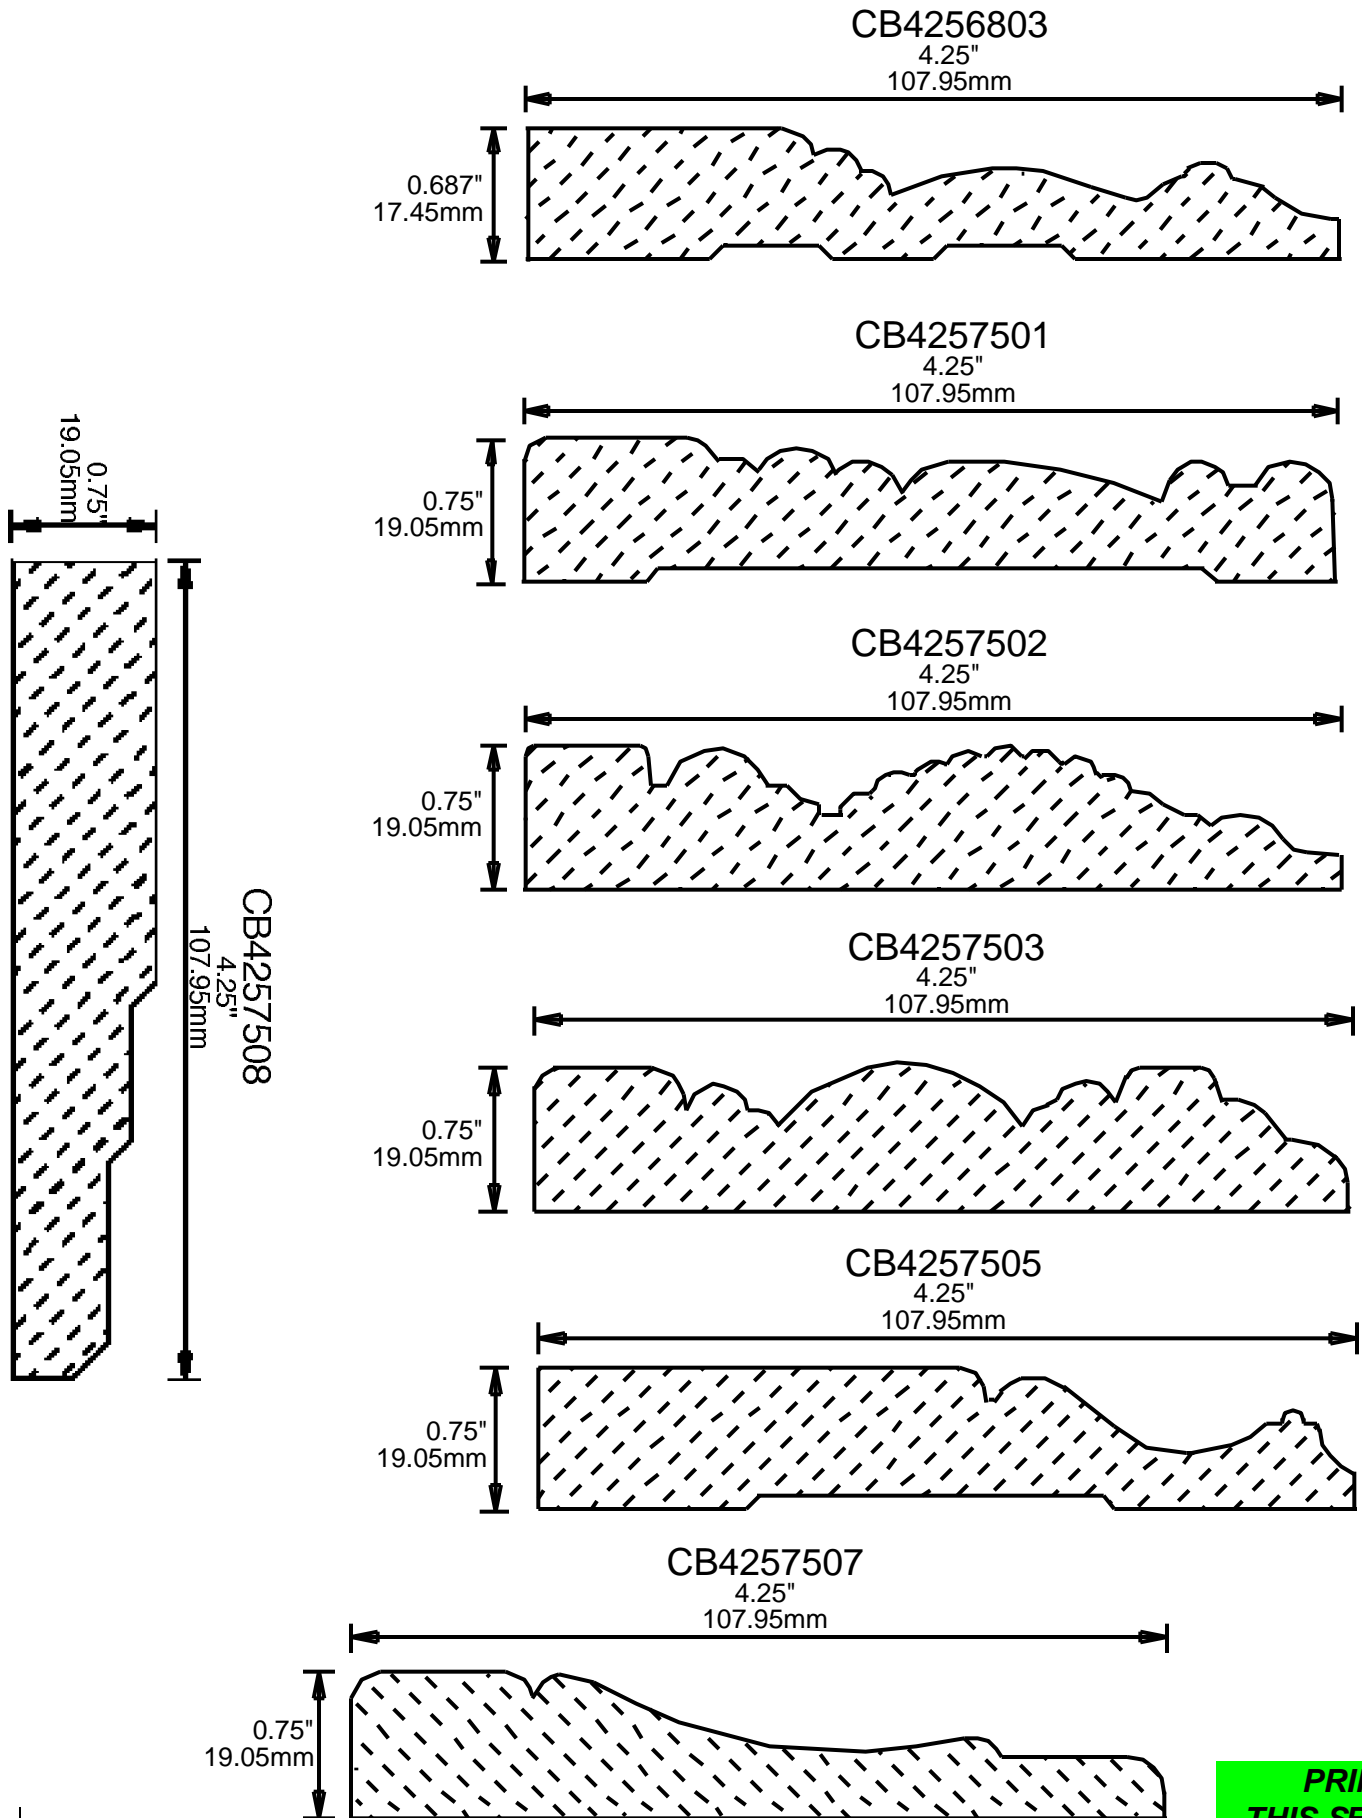

WEINIG CASING AND BASE PATTERNS

PRINT THIS SECTION

RETURN TO Beginning of Section

RETURN TO Table of Contents

ORDERING INFORMATION