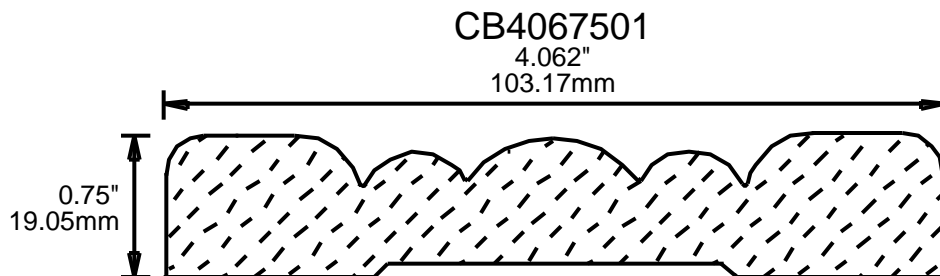

4"
101.60mm

CB4006201

4"
101.60mm

**PRINT
THIS SECTION**

**RETURN TO
Beginning of Section**

**RETURN TO
Table of Contents**

**ORDERING
INFORMATION**

WEINIG CASING AND BASE PATTERNS