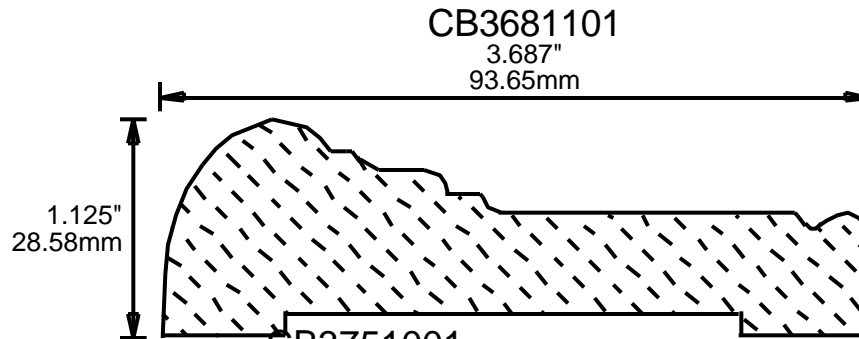

WEINIG CASING AND BASE PATTERNS

PRINT THIS SECTION

ORDERING INFORMATION

RETURN TO Table of Contents

RETURN TO Beginning of Section

WEINIG CASING AND BASE PATTERNS

PRINT THIS SECTION

RETURN TO Beginning of Section

CB4007500

CB3871301

3.875"
98.43mm

CB4001001

4"
101.60mm

CB4001002

4"
101.60mm

CB4005601

4"
101.60mm

CB4006201

4"
101.60mm

**PRINT
THIS SECTION**

**RETURN TO
Beginning of Section**

**RETURN TO
Table of Contents**

**ORDERING
INFORMATION**

WEINIG CASING AND BASE PATTERNS