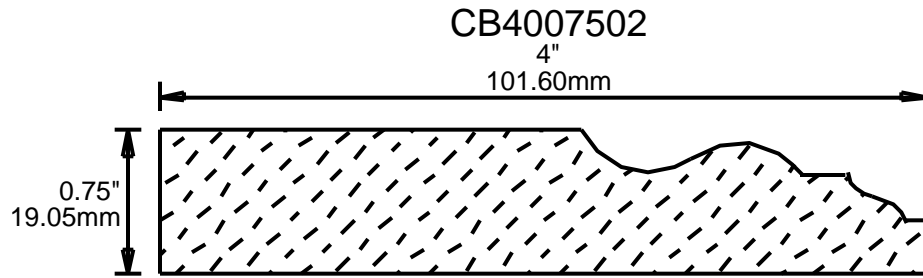

4"
101.60mm

CB4006201

4"
101.60mm

**PRINT
THIS SECTION**

**RETURN TO
Beginning of Section**

**RETURN TO
Table of Contents**

**ORDERING
INFORMATION**

WEINIG CASING AND BASE PATTERNS