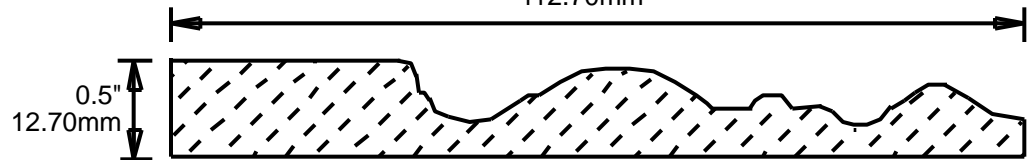

WEINIG CASING AND BASE PATTERNS

**PRINT
THIS SECTION**

**ORDERING
INFORMATION**

**RETURN TO
Table of Contents**

**RETURN TO
Beginning of Section**

WEINIG CASING AND BASE PATTERNS

CB4317502

4.312"
109.52mm

CB4377504

4.375"
111.13mm

CB4435001

4.437"
112.70mm

CB4436201

4.437"
112.70mm

CB4501001

4.5"
114.30mm

CB4501002

4.5"
114.30mm

CB4501003

4.5"

114.30mm

**PRINT
THIS SECTION**

**RETURN TO
Beginning of Section**

**RETURN TO
Table of Contents**