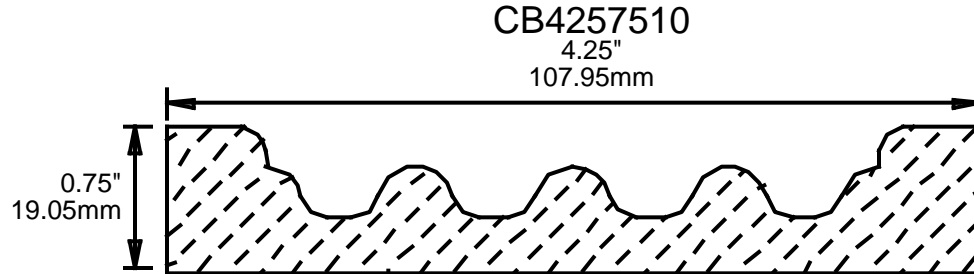

WEINIG CASING AND BASE PATTERNS

**PRINT
THIS SECTION**

**ORDERING
INFORMATION**

**RETURN TO
Table of Contents**

**RETURN TO
Beginning of Section**

WEINIG CASING AND BASE PATTERNS

CB4317502

4.312"
109.52mm

CB4377504

4.375"
111.13mm

CB4435001

4.437"
112.70mm

CB4436201

4.437"
112.70mm

CB4501001

4.5"
114.30mm

CB4501002

4.5"
114.30mm

CB4501003

4.5"

114.30mm

**PRINT
THIS SECTION**

**RETURN TO
Beginning of Section**

**RETURN TO
Table of Contents**