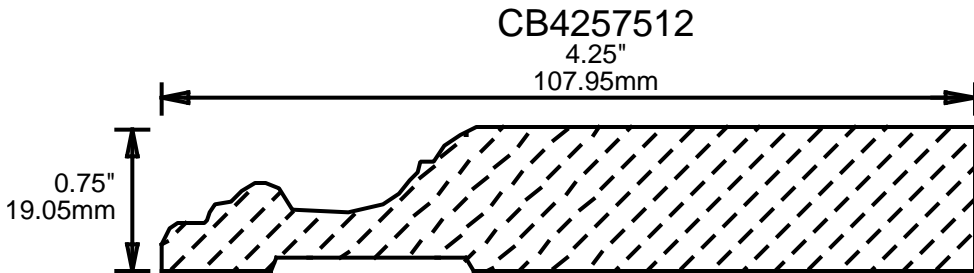

WEINIG CASING AND BASE PATTERNS

**PRINT
THIS SECTION**

**ORDERING
INFORMATION**

**RETURN TO
Table of Contents**

**RETURN TO
Beginning of Section**

WEINIG CASING AND BASE PATTERNS

CB4317502

4.312"
109.52mm

CB4377504

4.375"
111.13mm

CB4435001

4.437"
112.70mm

CB4436201

4.437"
112.70mm

CB4501001

4.5"
114.30mm

CB4501002

4.5"
114.30mm

CB4501003

4.5"

114.30mm

**PRINT
THIS SECTION**

**RETURN TO
Beginning of Section**

**RETURN TO
Table of Contents**