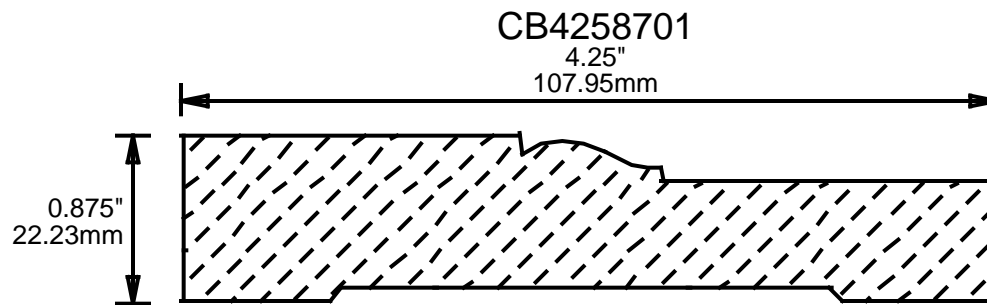

WEINIG CASING AND BASE PATTERNS

**PRINT
THIS SECTION**

**ORDERING
INFORMATION**

**RETURN TO
Table of Contents**

**RETURN TO
Beginning of Section**

WEINIG CASING AND BASE PATTERNS

CB4317502

4.312"
109.52mm

CB4377504

4.375"
111.13mm

CB4435001

4.437"
112.70mm

CB4436201

4.437"
112.70mm

CB4501001

4.5"
114.30mm

CB4501002

4.5"
114.30mm

CB4501003

4.5"

114.30mm

**PRINT
THIS SECTION**

**RETURN TO
Beginning of Section**

**RETURN TO
Table of Contents**