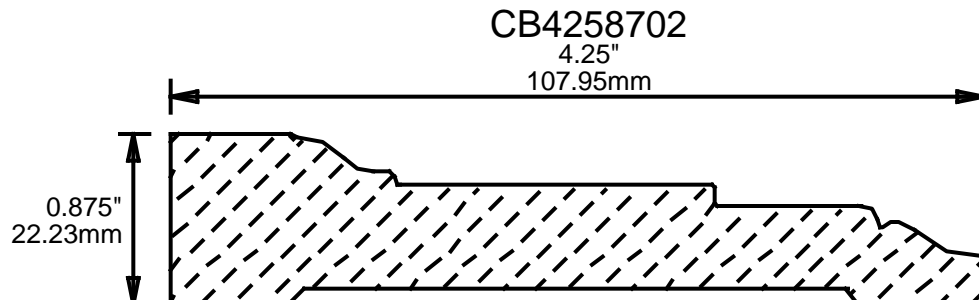

WEINIG CASING AND BASE PATTERNS

**PRINT
THIS SECTION**

**ORDERING
INFORMATION**

**RETURN TO
Table of Contents**

**RETURN TO
Beginning of Section**

WEINIG CASING AND BASE PATTERNS

CB4317502

4.312"
109.52mm

CB4377504

4.375"
111.13mm

CB4435001

4.437"
112.70mm

CB4436201

4.437"
112.70mm

CB4501001

4.5"
114.30mm

CB4501002

4.5"
114.30mm

CB4501003

4.5"

114.30mm

**PRINT
THIS SECTION**

**RETURN TO
Beginning of Section**

**RETURN TO
Table of Contents**