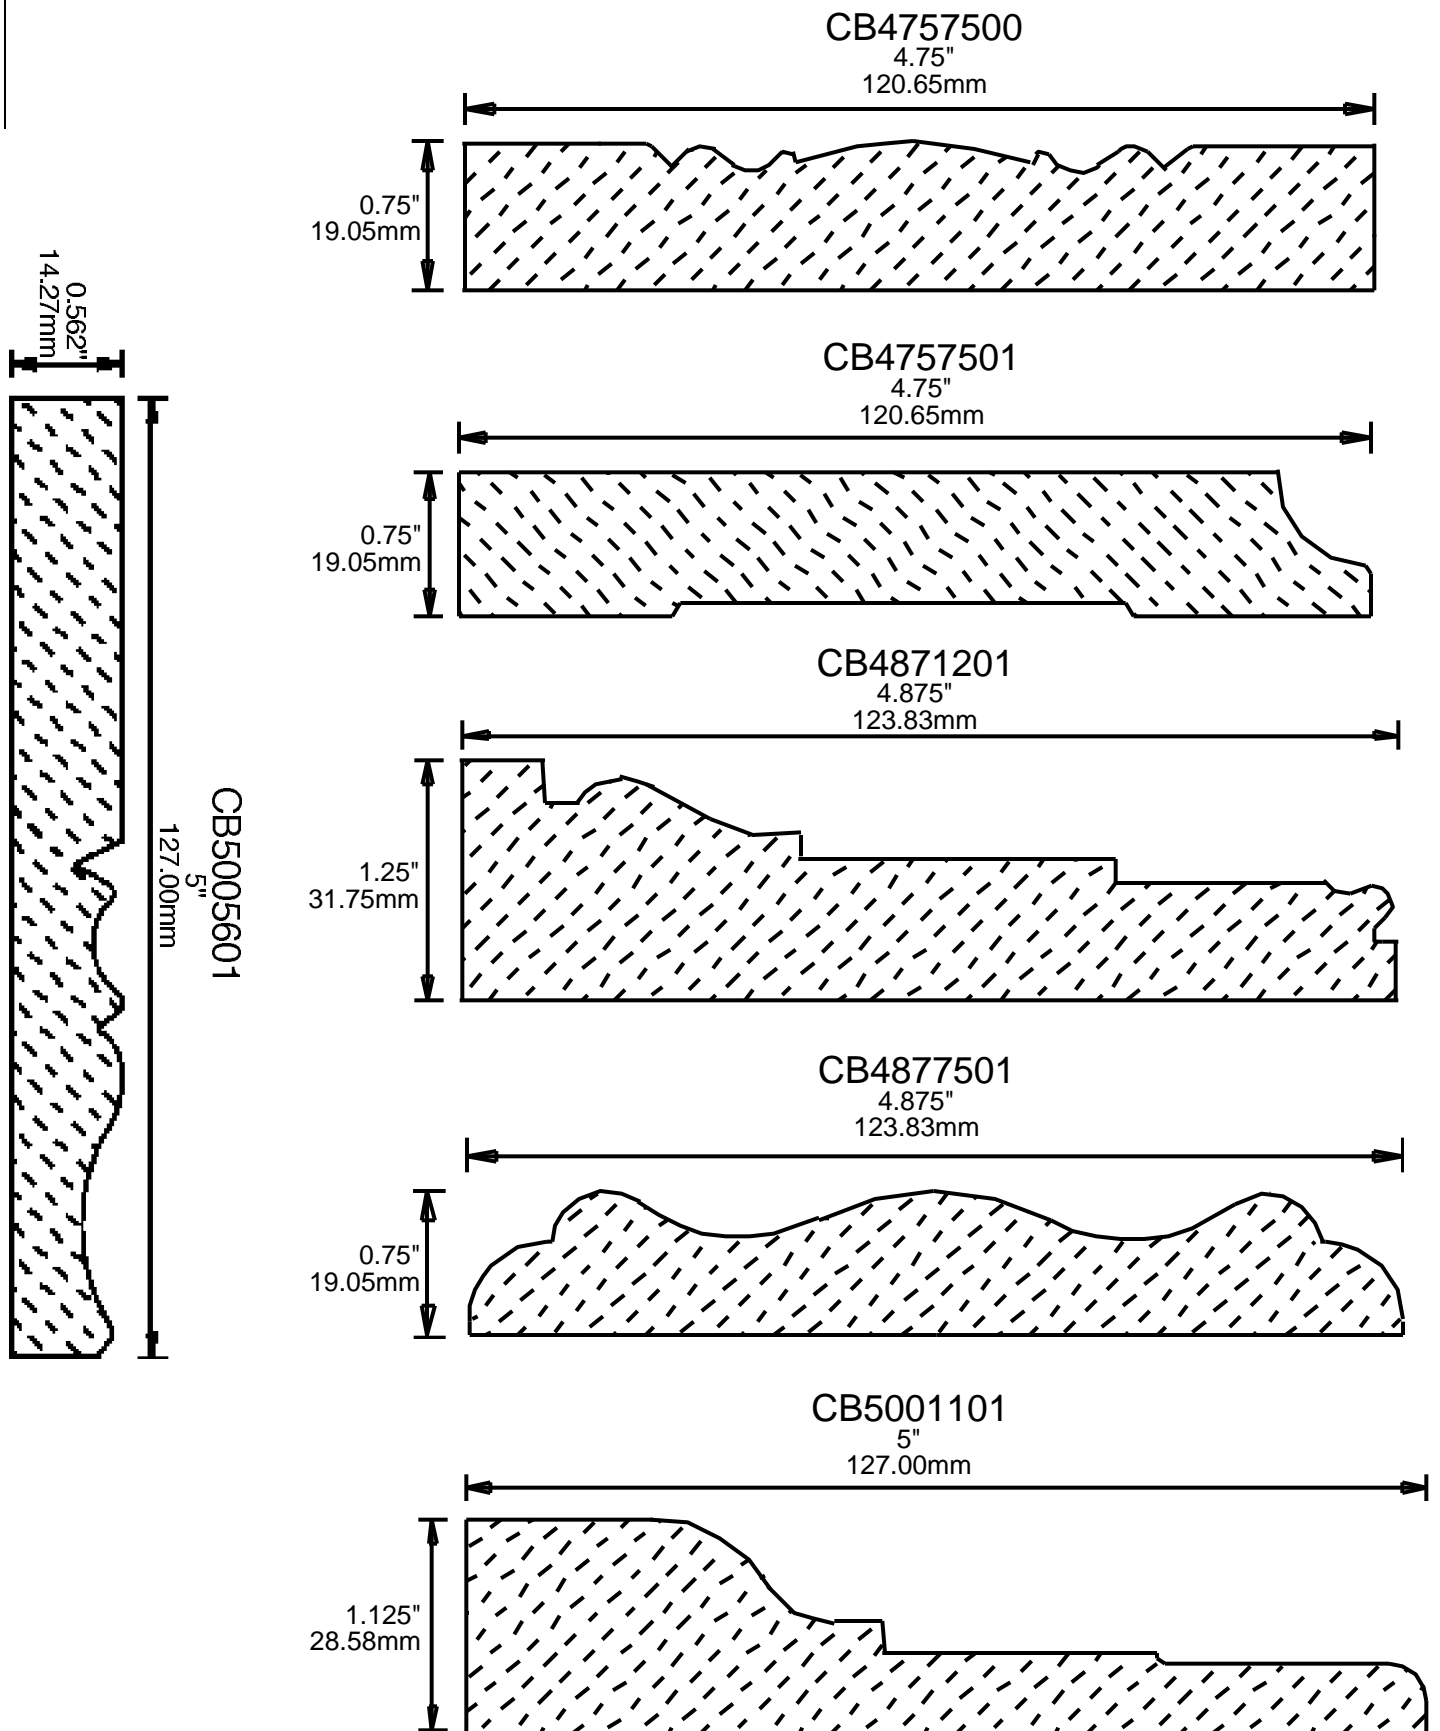

WEINIG CASING AND BASE PATTERNS

**PRINT
THIS SECTION**

**RETURN TO
Beginning of Section**

**RETURN TO
Table of Contents**

**ORDERING
INFORMATION**