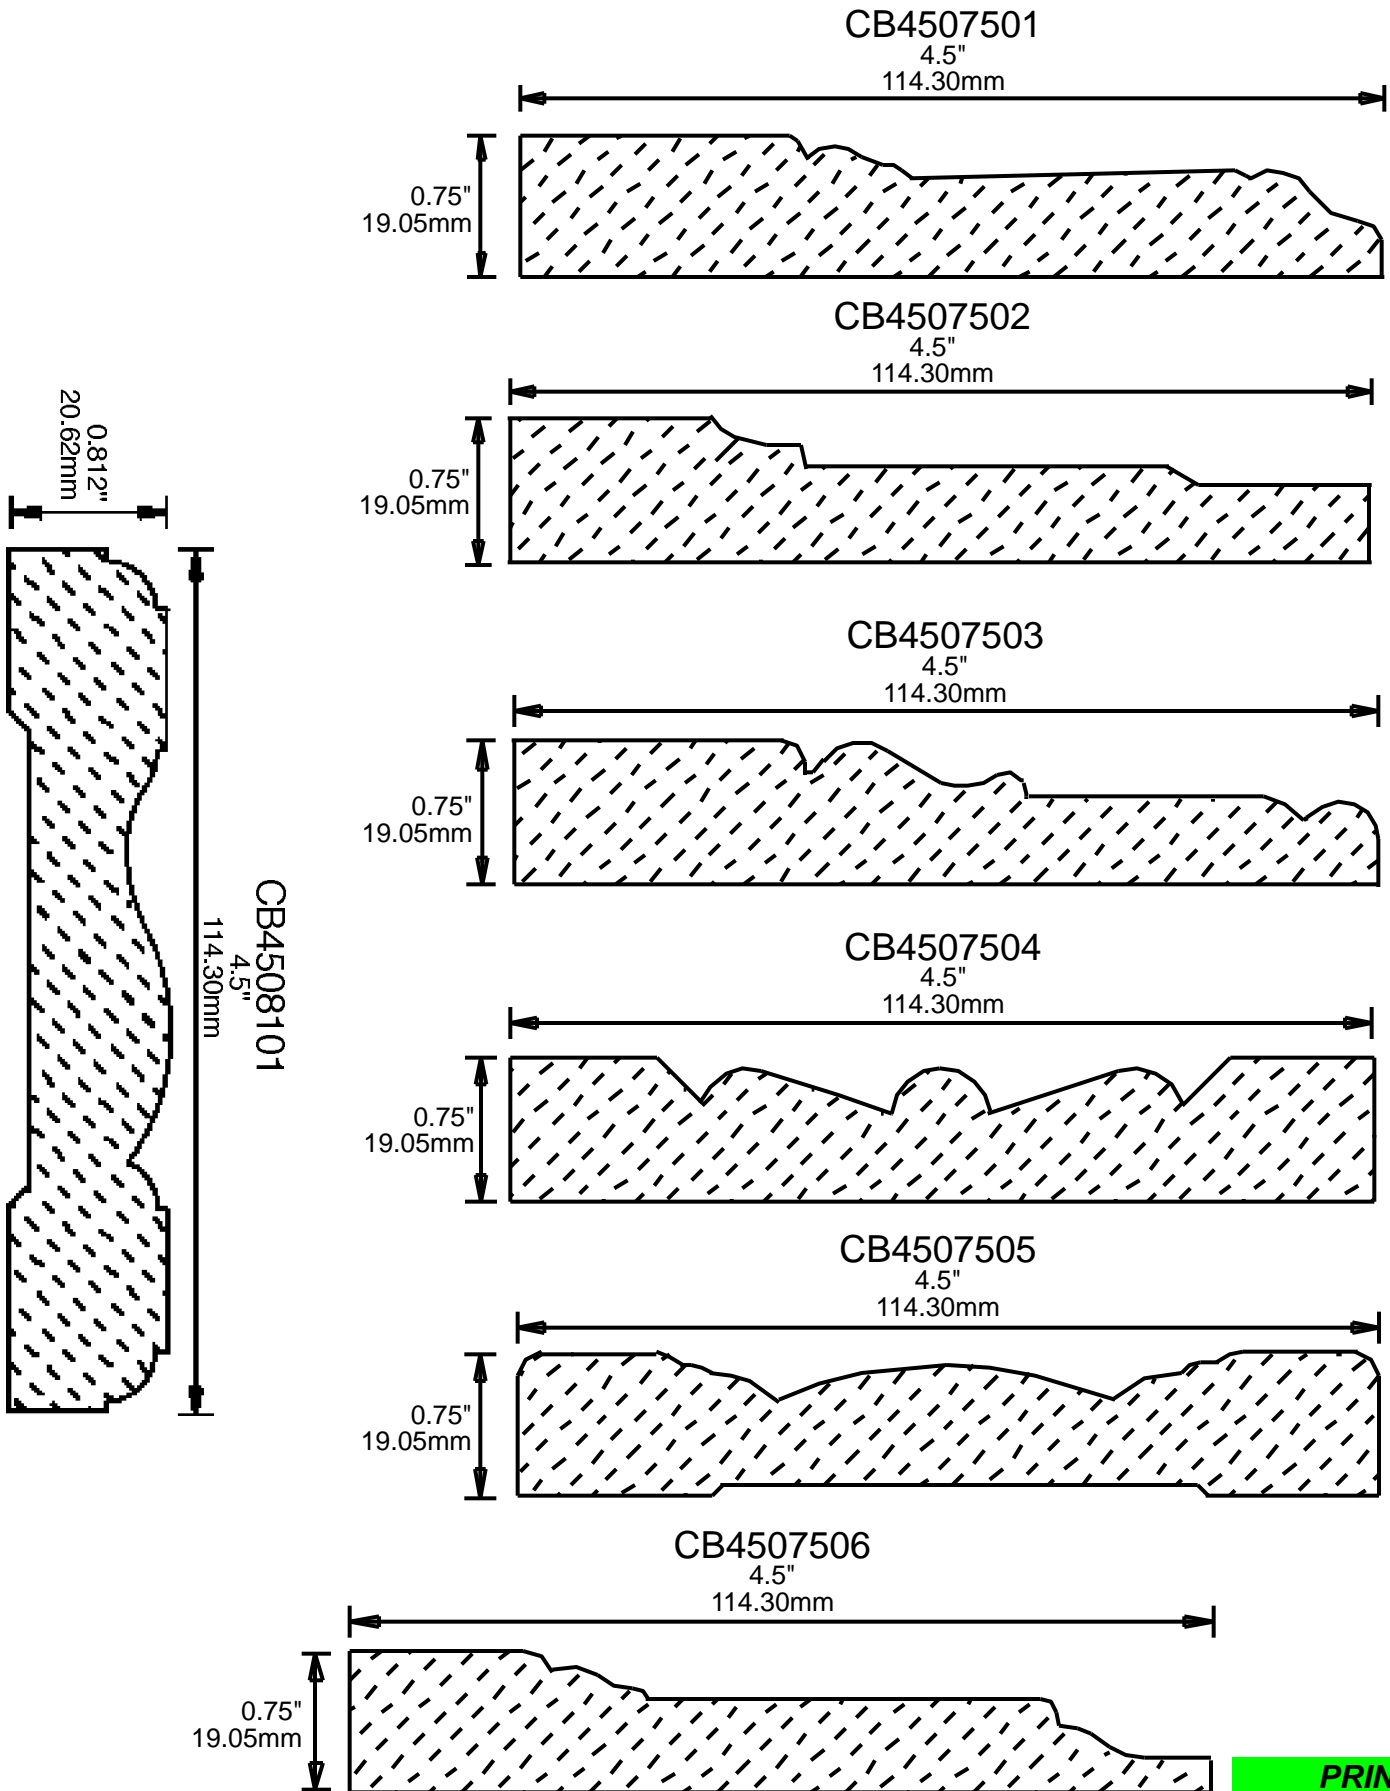

CB4501002

4.5"
114.30mm

CB4501003

4.5"

114.30mm

**PRINT
THIS SECTION**

**RETURN TO
Beginning of Section**

**RETURN TO
Table of Contents**

**ORDERING
INFORMATION**

WEINIG CASING AND BASE PATTERNS

PRINT THIS SECTION

ORDERING INFORMATION

RETURN TO Table of Contents

RETURN TO Beginning of Section

WEINIG CASING AND BASE PATTERNS

PRINT THIS SECTION