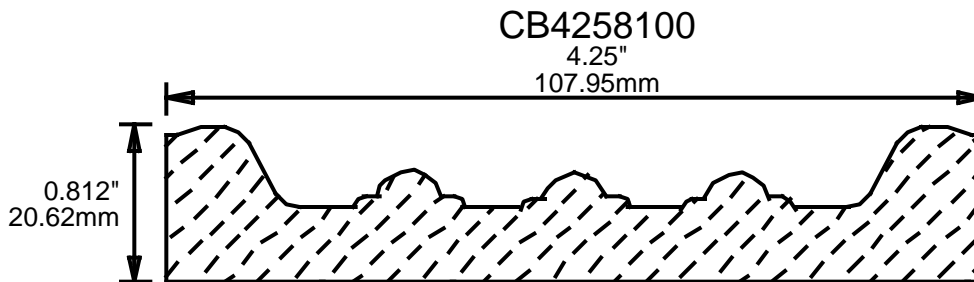

WEINIG CASING AND BASE PATTERNS

**PRINT
THIS SECTION**

**ORDERING
INFORMATION**

**RETURN TO
Table of Contents**

**RETURN TO
Beginning of Section**

WEINIG CASING AND BASE PATTERNS

CB4317502

4.312"
109.52mm

CB4377504

4.375"
111.13mm

CB4435001

4.437"
112.70mm

CB4436201

4.437"
112.70mm

CB4501001

4.5"
114.30mm

CB4501002

4.5"
114.30mm

CB4501003

4.5"

114.30mm

**PRINT
THIS SECTION**

**RETURN TO
Beginning of Section**

**RETURN TO
Table of Contents**