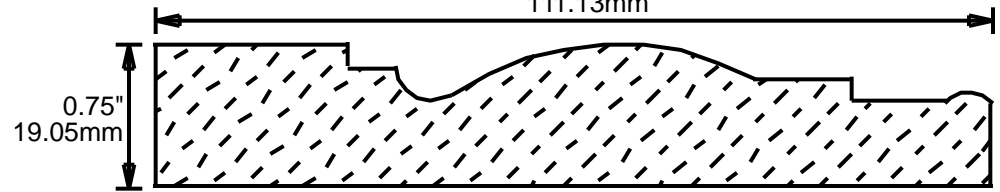

WEINIG CASING AND BASE PATTERNS

**PRINT
THIS SECTION**

**ORDERING
INFORMATION**

**RETURN TO
Table of Contents**

**RETURN TO
Beginning of Section**

WEINIG CASING AND BASE PATTERNS

CB4317502

4.312"
109.52mm

CB4377504

4.375"
111.13mm

CB4435001

4.437"
112.70mm

CB4436201

4.437"
112.70mm

CB4501001

4.5"
114.30mm

CB4501002

4.5"
114.30mm

CB4501003

4.5"

114.30mm

**PRINT
THIS SECTION**

**RETURN TO
Beginning of Section**

**RETURN TO
Table of Contents**