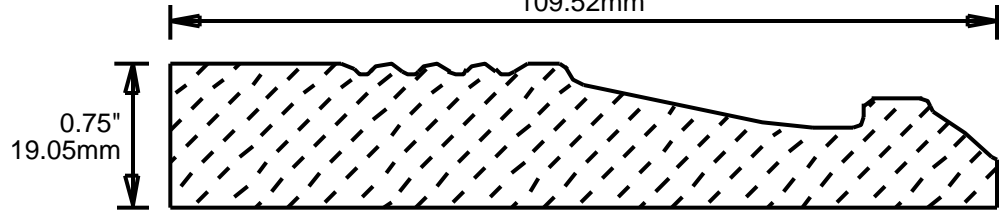

WEINIG CASING AND BASE PATTERNS

**PRINT
THIS SECTION**

**ORDERING
INFORMATION**

**RETURN TO
Table of Contents**

**RETURN TO
Beginning of Section**

WEINIG CASING AND BASE PATTERNS

CB4317502

4.312"
109.52mm

CB4377504

4.375"
111.13mm

CB4435001

4.437"
112.70mm

CB4436201

4.437"
112.70mm

CB4501001

4.5"
114.30mm

CB4501002

4.5"
114.30mm

CB4501003

4.5"

114.30mm

**PRINT
THIS SECTION**

**RETURN TO
Beginning of Section**

**RETURN TO
Table of Contents**