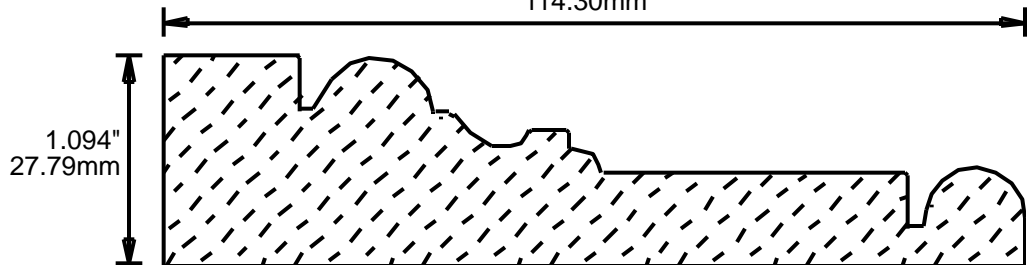

WEINIG CASING AND BASE PATTERNS

**PRINT
THIS SECTION**

**ORDERING
INFORMATION**

**RETURN TO
Table of Contents**

**RETURN TO
Beginning of Section**

WEINIG CASING AND BASE PATTERNS

CB4317502

4.312"
109.52mm

CB4377504

4.375"
111.13mm

CB4435001

4.437"
112.70mm

CB4436201

4.437"
112.70mm

CB4501001

4.5"
114.30mm

CB4501002

4.5"
114.30mm

CB4501003

4.5"

114.30mm

**PRINT
THIS SECTION**

**RETURN TO
Beginning of Section**

**RETURN TO
Table of Contents**