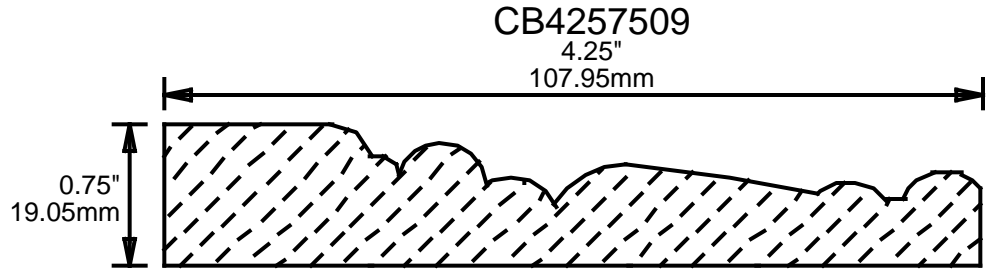

WEINIG CASING AND BASE PATTERNS

**PRINT
THIS SECTION**

**ORDERING
INFORMATION**

**RETURN TO
Table of Contents**

**RETURN TO
Beginning of Section**

WEINIG CASING AND BASE PATTERNS

CB4317502

4.312"
109.52mm

CB4377504

4.375"
111.13mm

CB4435001

4.437"
112.70mm

CB4436201

4.437"
112.70mm

CB4501001

4.5"
114.30mm

CB4501002

4.5"
114.30mm

CB4501003

4.5"

114.30mm

**PRINT
THIS SECTION**

**RETURN TO
Beginning of Section**

**RETURN TO
Table of Contents**