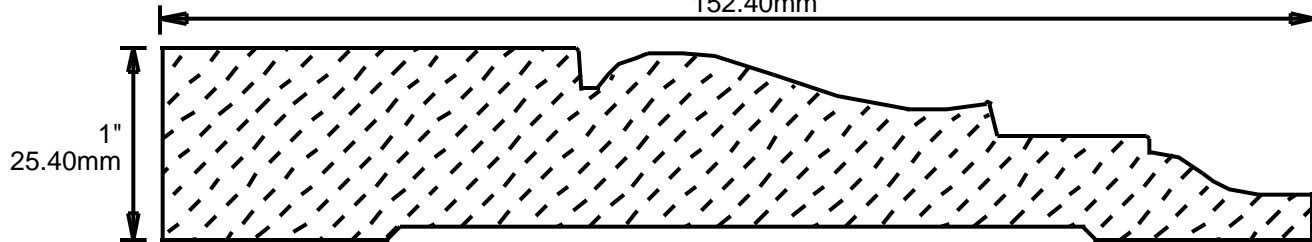

5.75"
146.05mm

CB5871101

5.875"
149.23mm

**PRINT
THIS SECTION**

**ORDERING
INFORMATION**

**RETURN TO
Table of Contents**

**RETURN TO
Beginning of Section**

WEINIG CASING AND BASE PATTERNS

CB5877501

5.875"
149.23mm

CB6001001

6"
152.40mm

CB6001002

6"
152.40mm

CB6001003

6"
152.40mm