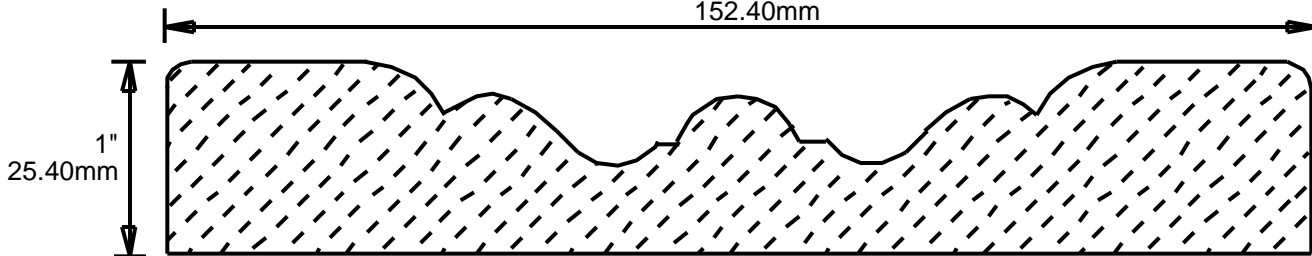

5.75"
146.05mm

CB5871101

5.875"
149.23mm

**PRINT
THIS SECTION**

**ORDERING
INFORMATION**

**RETURN TO
Table of Contents**

**RETURN TO
Beginning of Section**

WEINIG CASING AND BASE PATTERNS

CB5877501

5.875"
149.23mm

CB6001001

6"
152.40mm

CB6001002

6"
152.40mm

CB6001003

6"
152.40mm