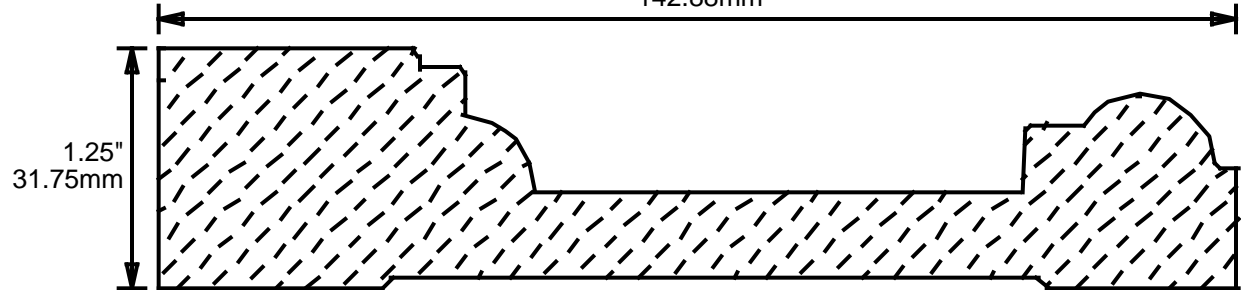

WEINIG CASING AND BASE PATTERNS

CB5509301

5.5"
139.70mm

CB5621201

5.625"
142.88mm

CB5626801

5.625"
142.88mm

CB5751501

5.75"
146.05mm

CB5871101

5.875"
149.23mm

**PRINT
THIS SECTION**

**ORDERING
INFORMATION**

**RETURN TO
Table of Contents**

**RETURN TO
Beginning of Section**

WEINIG CASING AND BASE PATTERNS

CB5877501

5.875"
149.23mm

CB6001001

6"
152.40mm

CB6001002

6"
152.40mm

CB6001003

6"
152.40mm

1.625"
41.28mm

CB9001001
9"
228.60mm

1"
25.40mm

**PRINT
THIS SECTION**

**ORDERING
INFORMATION**

**RETURN TO
Table of Contents**

**RETURN TO
Beginning of Section**