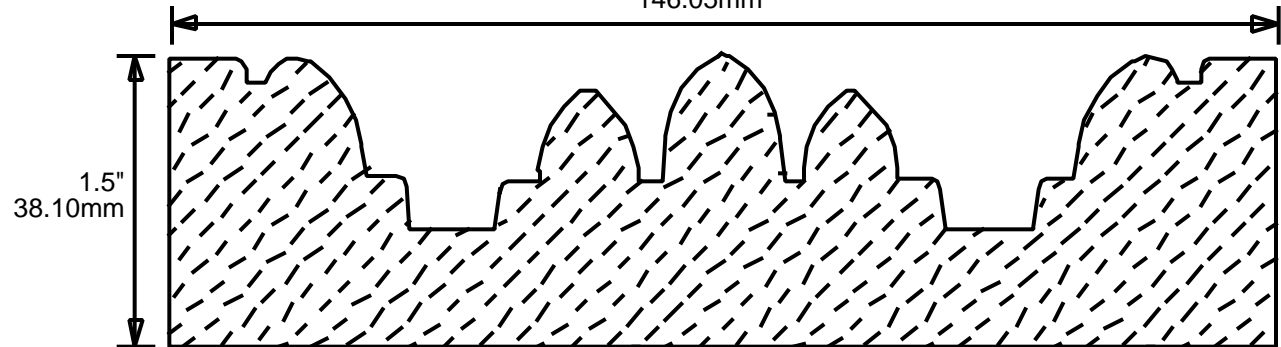

WEINIG CASING AND BASE PATTERNS

CB5509301

5.5"
139.70mm

CB5621201

5.625"
142.88mm

CB5626801

5.625"
142.88mm

CB5751501

5.75"
146.05mm

CB5871101

5.875"
149.23mm

**PRINT
THIS SECTION**

**ORDERING
INFORMATION**

**RETURN TO
Table of Contents**

**RETURN TO
Beginning of Section**

WEINIG CASING AND BASE PATTERNS

CB5877501

5.875"
149.23mm

CB6001001

6"
152.40mm

CB6001002

6"
152.40mm

CB6001003

6"
152.40mm

1.625"
41.28mm

CB9001001
9"
228.60mm

1"
25.40mm

**PRINT
THIS SECTION**

**ORDERING
INFORMATION**

**RETURN TO
Table of Contents**

**RETURN TO
Beginning of Section**