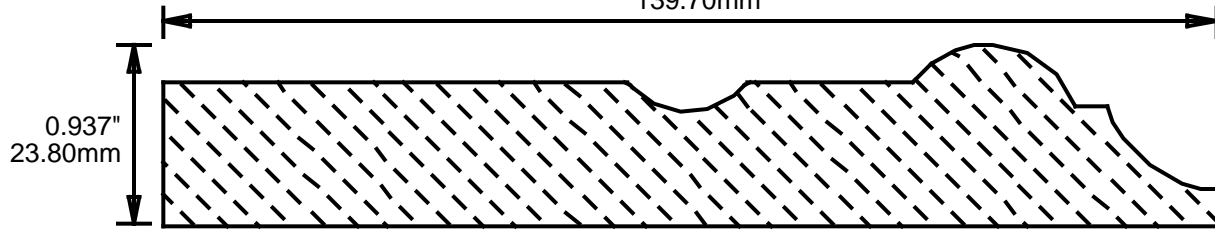

WEINIG CASING AND BASE PATTERNS

CB5509301

5.5"
139.70mm

CB5621201

5.625"
142.88mm

CB5626801

5.625"
142.88mm

CB5751501

5.75"
146.05mm

CB5871101

5.875"
149.23mm

**PRINT
THIS SECTION**

**ORDERING
INFORMATION**

**RETURN TO
Table of Contents**

**RETURN TO
Beginning of Section**

WEINIG CASING AND BASE PATTERNS

CB5877501

5.875"
149.23mm

CB6001001

6"
152.40mm

CB6001002

6"
152.40mm

CB6001003

6"
152.40mm

1.625"
41.28mm

CB9001001
9"
228.60mm

1"
25.40mm

**PRINT
THIS SECTION**

**ORDERING
INFORMATION**

**RETURN TO
Table of Contents**

**RETURN TO
Beginning of Section**