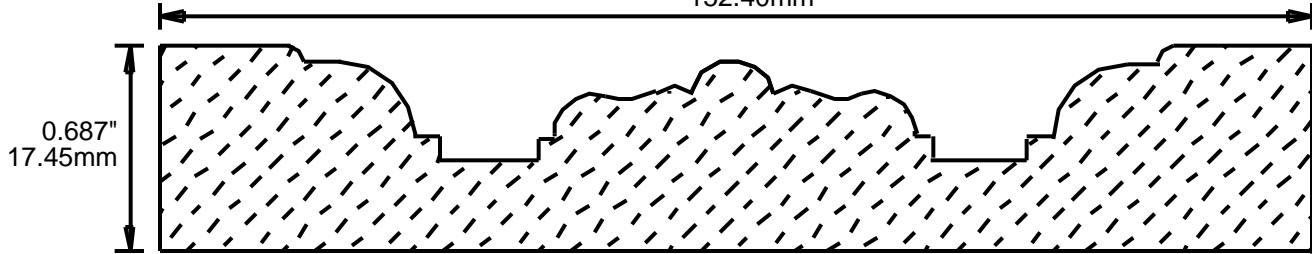

5.75"
146.05mm

CB5871101

5.875"
149.23mm

**PRINT
THIS SECTION**

**ORDERING
INFORMATION**

**RETURN TO
Table of Contents**

**RETURN TO
Beginning of Section**

WEINIG CASING AND BASE PATTERNS

CB5877501

5.875"
149.23mm

CB6001001

6"
152.40mm

CB6001002

6"
152.40mm

CB6001003

6"
152.40mm

1.625"
41.28mm

CB9001001
9"
228.60mm

1"
25.40mm

**PRINT
THIS SECTION**

**ORDERING
INFORMATION**

**RETURN TO
Table of Contents**

**RETURN TO
Beginning of Section**