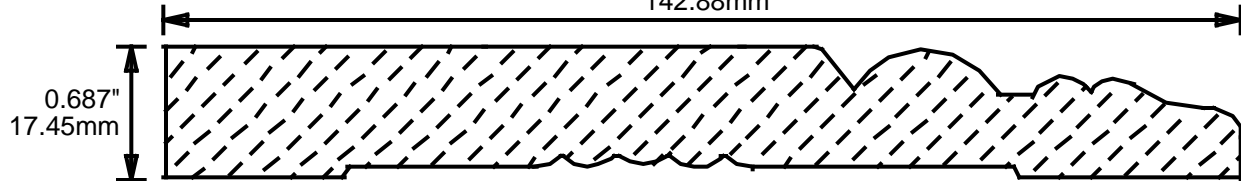

WEINIG CASING AND BASE PATTERNS

CB5509301

5.5"
139.70mm

CB5621201

5.625"
142.88mm

CB5626801

5.625"
142.88mm

CB5751501

5.75"
146.05mm

CB5871101

5.875"
149.23mm

**PRINT
THIS SECTION**

**ORDERING
INFORMATION**

**RETURN TO
Table of Contents**

**RETURN TO
Beginning of Section**

WEINIG CASING AND BASE PATTERNS

CB5877501

5.875"
149.23mm

CB6001001

6"
152.40mm

CB6001002

6"
152.40mm

CB6001003

6"
152.40mm

1.625"
41.28mm

CB9001001
9"
228.60mm

1"
25.40mm

**PRINT
THIS SECTION**

**ORDERING
INFORMATION**

**RETURN TO
Table of Contents**

**RETURN TO
Beginning of Section**