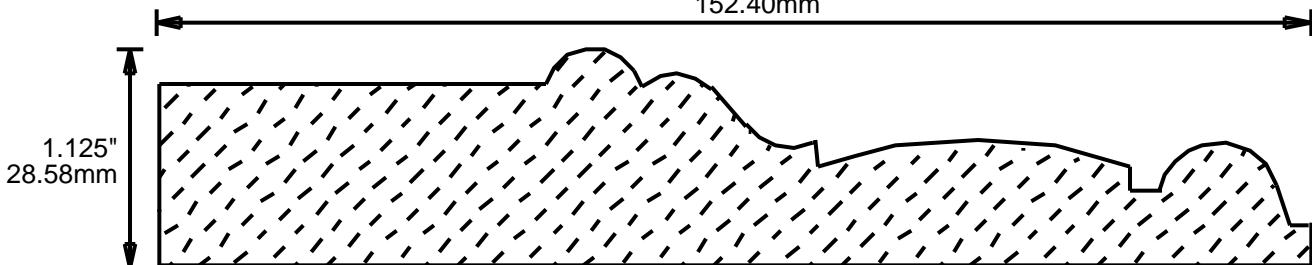

CB6001101

6"
152.40mm