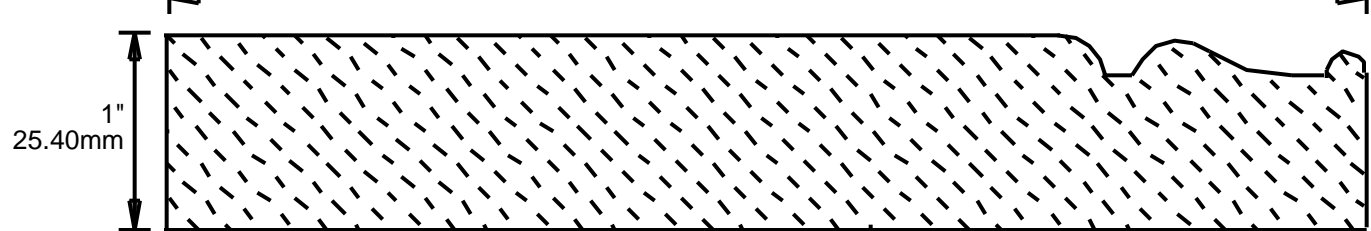

CB6506801

6.5"
165.10mm