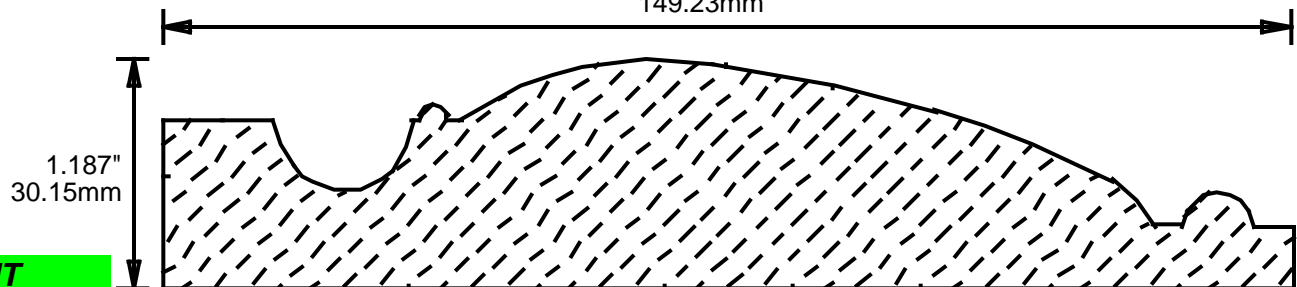

WEINIG CASING AND BASE PATTERNS

CB5509301

5.5"
139.70mm

CB5621201

5.625"
142.88mm

CB5626801

5.625"
142.88mm

CB5751501

5.75"
146.05mm

CB5871101

5.875"
149.23mm

**PRINT
THIS SECTION**

**ORDERING
INFORMATION**

**RETURN TO
Table of Contents**

**RETURN TO
Beginning of Section**

WEINIG CASING AND BASE PATTERNS

CB5877501

5.875"
149.23mm

CB6001001

6"
152.40mm

CB6001002

6"
152.40mm

CB6001003

6"
152.40mm

1.625"
41.28mm

CB9001001
9"
228.60mm

1"
25.40mm

**PRINT
THIS SECTION**

**ORDERING
INFORMATION**

**RETURN TO
Table of Contents**

**RETURN TO
Beginning of Section**