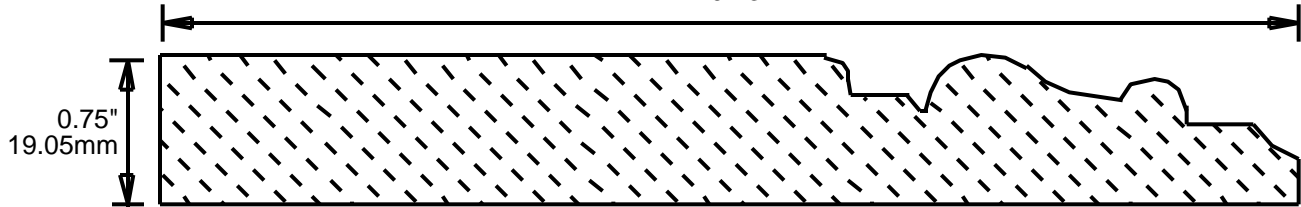

5.75"
146.05mm

CB5871101

5.875"
149.23mm

**PRINT
THIS SECTION**

**ORDERING
INFORMATION**

**RETURN TO
Table of Contents**

**RETURN TO
Beginning of Section**

WEINIG CASING AND BASE PATTERNS

CB5877501

5.875"
149.23mm

CB6001001

6"
152.40mm

CB6001002

6"
152.40mm

CB6001003

6"
152.40mm

1.625"
41.28mm

CB9001001
9"
228.60mm

1"
25.40mm

**PRINT
THIS SECTION**

**ORDERING
INFORMATION**

**RETURN TO
Table of Contents**

**RETURN TO
Beginning of Section**