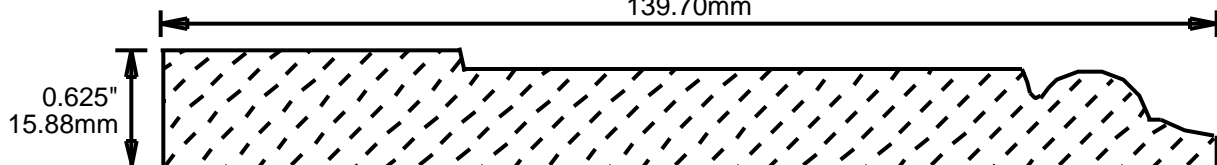

CB5506201

5.5"
139.70mm