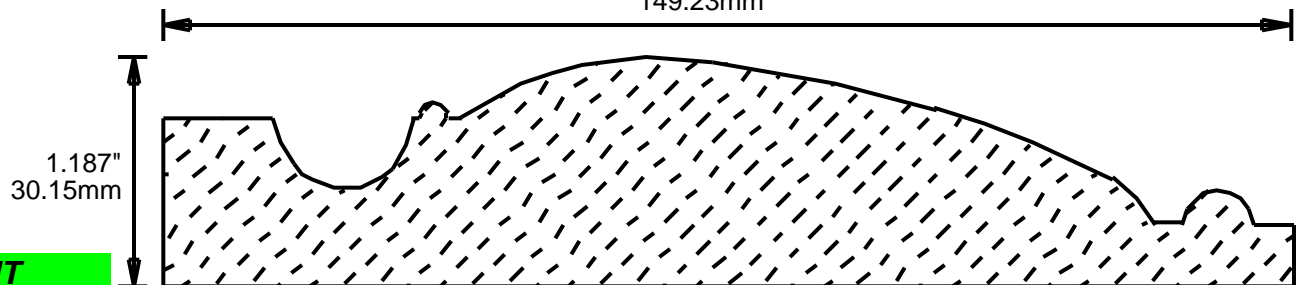

**PRINT
THIS SECTION**

**ORDERING
INFORMATION**

**RETURN TO
Table of Contents**

**RETURN TO
Beginning of Section**