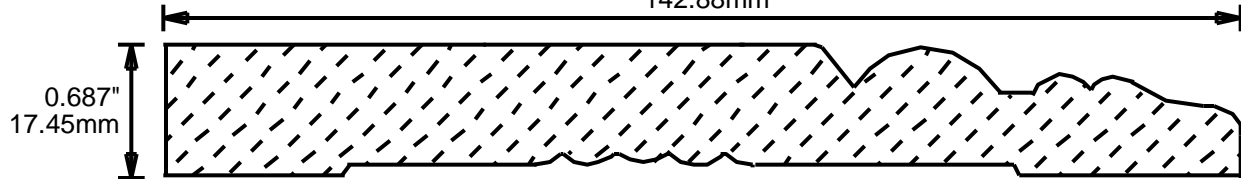

# WEINIG CASING AND BASE PATTERNS

CB5509301

5.5"  
139.70mm

CB5621201

5.625"  
142.88mm

CB5626801

5.625"  
142.88mm

CB5751501