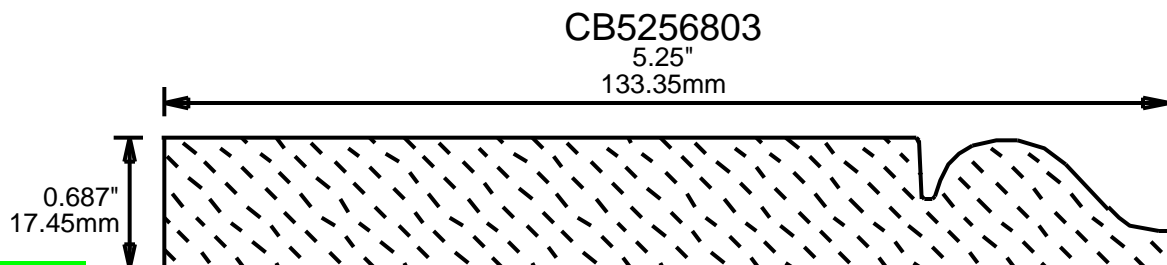

WEINIG CASING AND BASE PATTERNS

**PRINT
THIS SECTION**

**ORDERING
INFORMATION**

**RETURN TO
Table of Contents**

**RETURN TO
Beginning of Section**