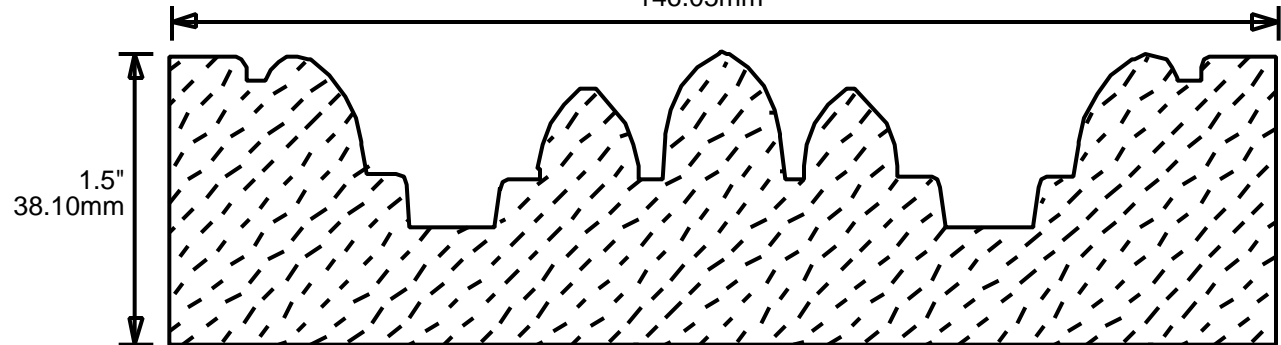

CB5871101

5.875"
149.23mm