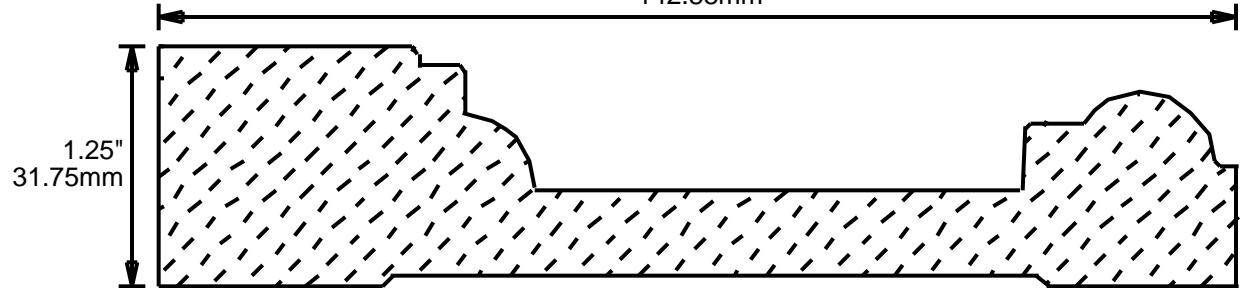

# WEINIG CASING AND BASE PATTERNS

CB5509301

5.5"  
139.70mm

CB5621201

5.625"  
142.88mm

CB5626801

5.625"  
142.88mm

CB5751501