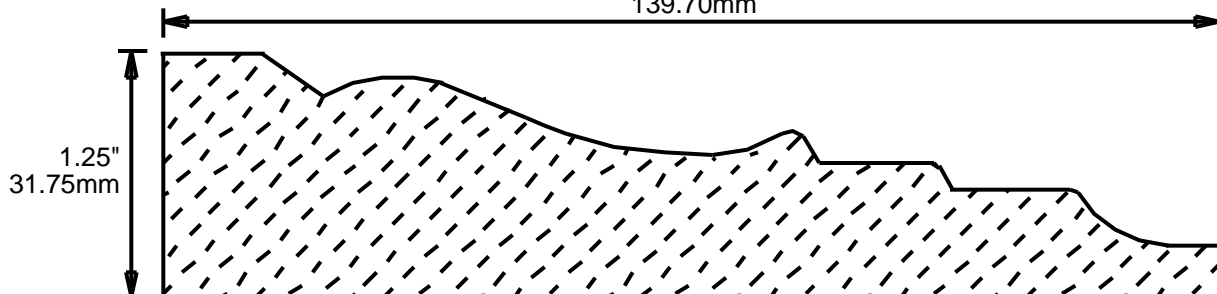

CB5501201

5.5"
139.70mm