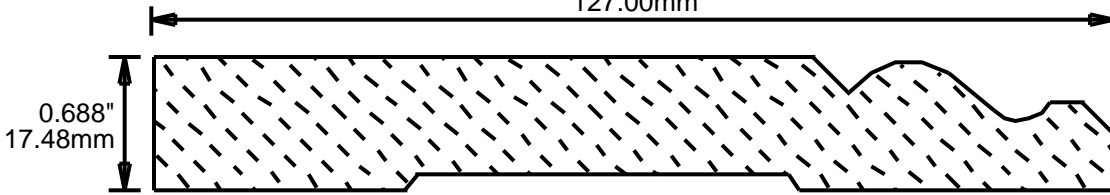

WEINIG CASING AND BASE PATTERNS

CB5006801

5"

127.00mm

CB5006802

5"

127.00mm