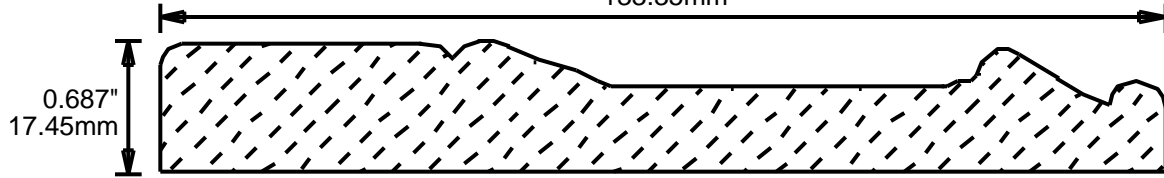

WEINIG CASING AND BASE PATTERNS

CB5256804

5.25"

133.35mm