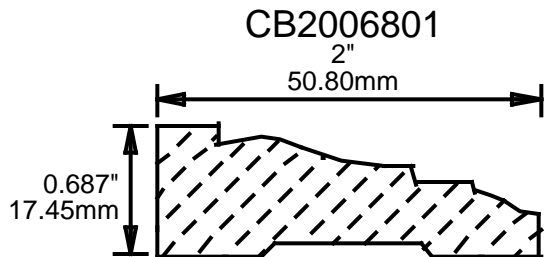

WEINIG CASING AND BASE PATTERNS

**PRINT
THIS SECTION**

**ORDERING
INFORMATION**

**RETURN TO
Table of Contents**

**RETURN TO
Beginning of Section**