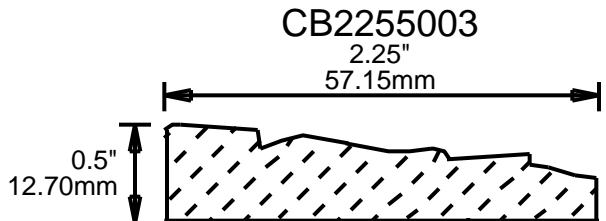

WEINIG CASING AND BASE PATTERNS

**PRINT
THIS SECTION**

**RETURN TO
Beginning of Section**

**RETURN TO
Table of Contents**

**ORDERING
INFORMATION**