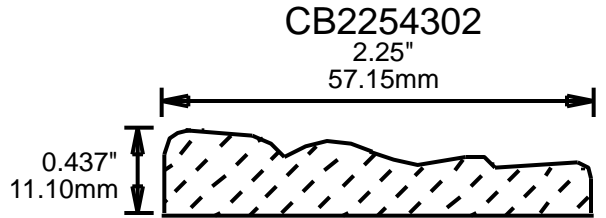

WEINIG CASING AND BASE PATTERNS

**PRINT
THIS SECTION**

**RETURN TO
Beginning of Section**

**RETURN TO
Table of Contents**

**ORDERING
INFORMATION**