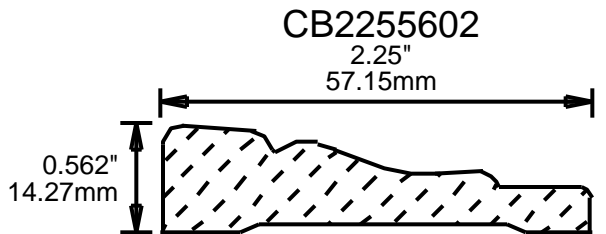

WEINIG CASING AND BASE PATTERNS

**PRINT
THIS SECTION**

**RETURN TO
Beginning of Section**

**RETURN TO
Table of Contents**

**ORDERING
INFORMATION**