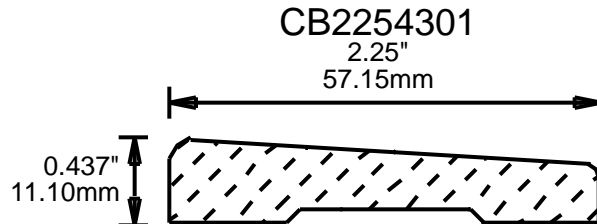

WEINIG CASING AND BASE PATTERNS

**PRINT
THIS SECTION**

**RETURN TO
Beginning of Section**

**RETURN TO
Table of Contents**

**ORDERING
INFORMATION**