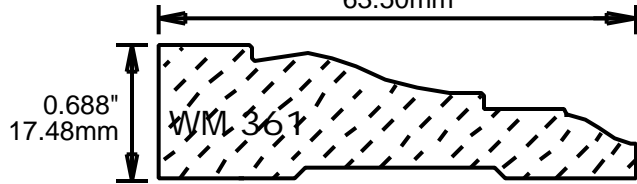

WEINIG CASING AND BASE PATTERNS

2.5"
63.50mm

2.5"
63.50mm

2.5"
63.50mm

2.5"
63.50mm

CB2506809

2.5"
63.50mm

2.5"
63.50mm

2.5"
63.50mm

2.5"
63.50mm

2.5"
63.50mm

2.5"
63.50mm

2.5"
63.50mm

2.5"
63.50mm

**PRINT
THIS SECTION**

**ORDERING
INFORMATION**

**RETURN TO
Table of Contents**

**RETURN TO
Beginning of Section**