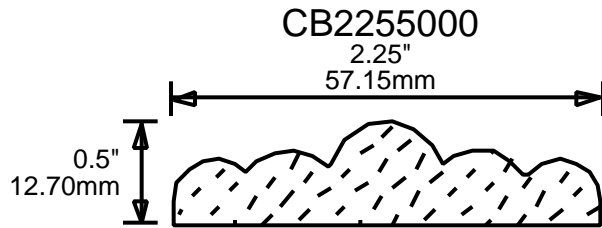

WEINIG CASING AND BASE PATTERNS

**PRINT
THIS SECTION**

**RETURN TO
Beginning of Section**

**RETURN TO
Table of Contents**

**ORDERING
INFORMATION**