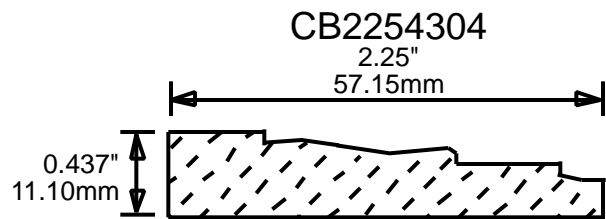

WEINIG CASING AND BASE PATTERNS

**PRINT
THIS SECTION**

**RETURN TO
Beginning of Section**

**RETURN TO
Table of Contents**

**ORDERING
INFORMATION**