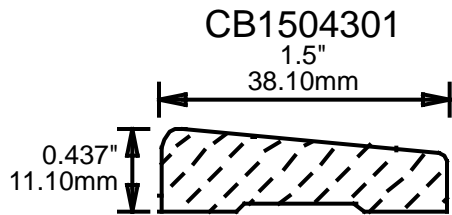

WEINIG CASING AND BASE PATTERNS

**PRINT
THIS SECTION**

**ORDERING
INFORMATION**

**RETURN TO
Table of Contents**

**RETURN TO
Beginning of Section**