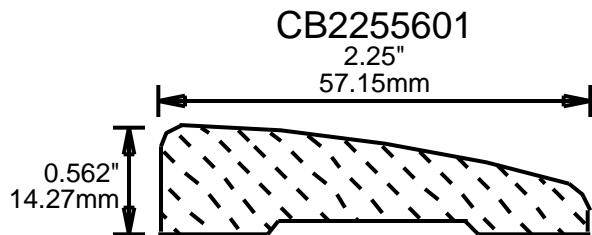

WEINIG CASING AND BASE PATTERNS

**PRINT
THIS SECTION**

**RETURN TO
Beginning of Section**

**RETURN TO
Table of Contents**

**ORDERING
INFORMATION**