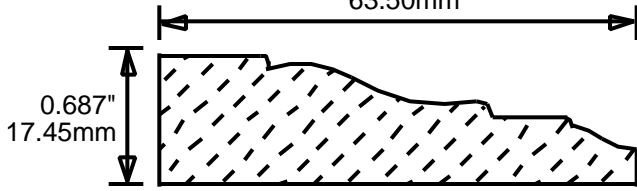

WEINIG CASING AND BASE PATTERNS

CB2506805

2.5"
63.50mm

CB2506807

2.5"
63.50mm