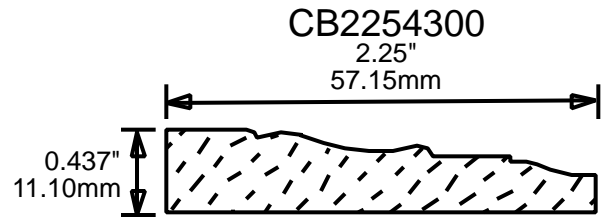

WEINIG CASING AND BASE PATTERNS

**PRINT
THIS SECTION**

**RETURN TO
Beginning of Section**

**RETURN TO
Table of Contents**

**ORDERING
INFORMATION**