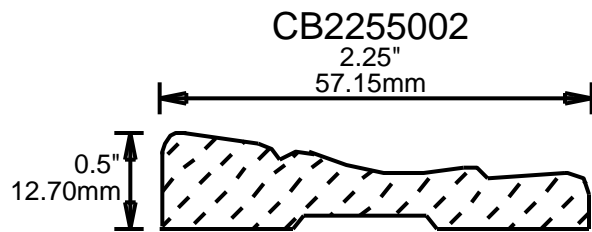

WEINIG CASING AND BASE PATTERNS

**PRINT
THIS SECTION**

**RETURN TO
Beginning of Section**

**RETURN TO
Table of Contents**

**ORDERING
INFORMATION**