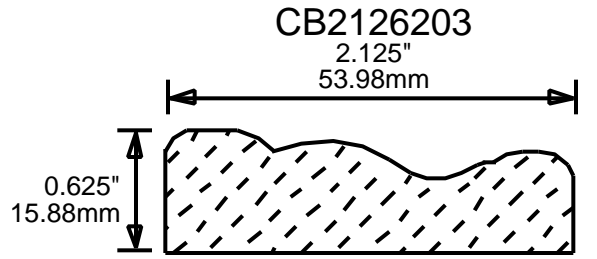

WEINIG CASING AND BASE PATTERNS

**PRINT
THIS SECTION**

**RETURN TO
Beginning of Section**

**RETURN TO
Table of Contents**

**ORDERING
INFORMATION**