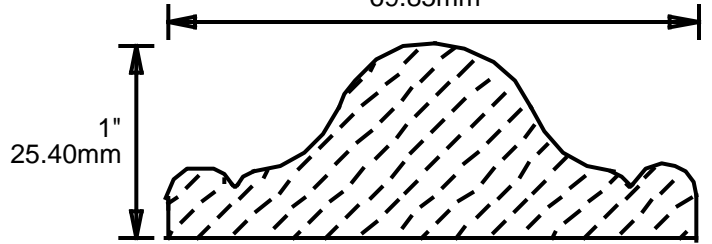

WEINIG RAIL MOULDING PATTERNS CHAIR RAILS

CH10240
2.437"
61.90mm

CH10250
2.5"
63.50mm

CH10271
2.75"
69.85mm

CH10272
2.75"
69.85mm

CH10281
2.875"
73.03mm

CH10310
3.125"
79.38mm

CH10321
3.25"
82.55mm