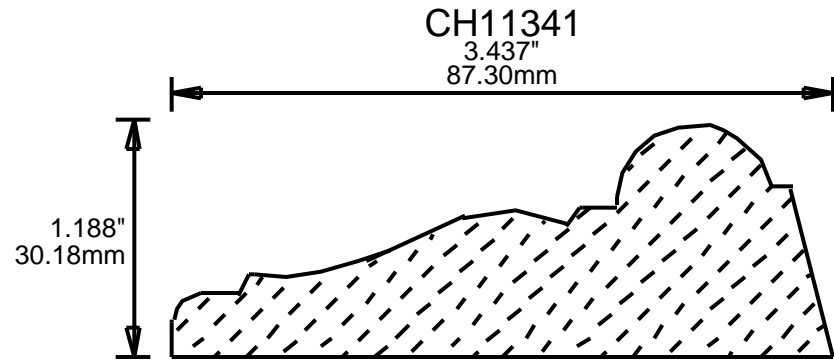

WEINIG RAIL MOULDING PATTERNS CHAIR RAILS

**PRINT
THIS SECTION**

**ORDERING
INFORMATION**

**RETURN TO
Table of Contents**

**RETURN TO
Beginning of Section**