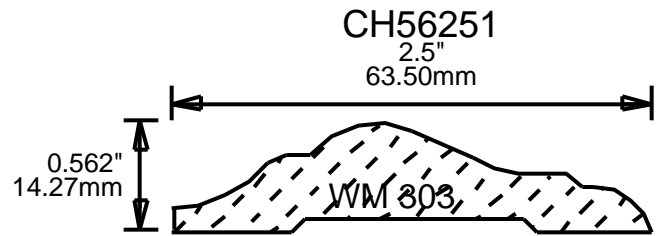

WEINIG RAIL MOULDING PATTERNS

CHAIR RAILS