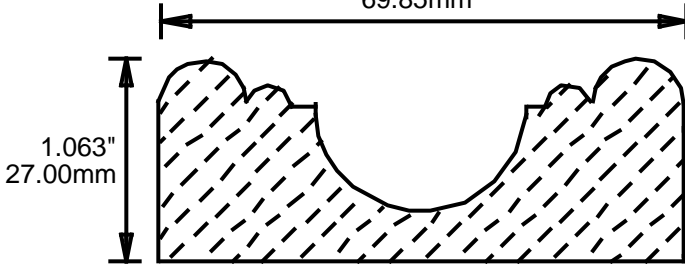

WEINIG RAIL MOULDING PATTERNS CHAIR RAILS

CH10240
2.437"
61.90mm

CH10250
2.5"
63.50mm

CH10271
2.75"
69.85mm

CH10272
2.75"
69.85mm

CH10281
2.875"
73.03mm

CH10310
3.125"
79.38mm

CH10321
3.25"
82.55mm