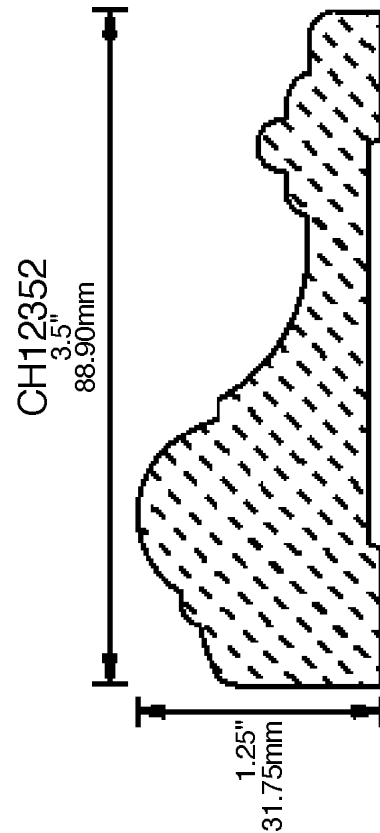

WEINIG RAIL MOULDING PATTERNS

CHAIR RAILS

[RETURN TO Beginning of Section](#)

[RETURN TO Table of Contents](#)

[PRINT THIS SECTION](#)

[ORDERING INFORMATION](#)