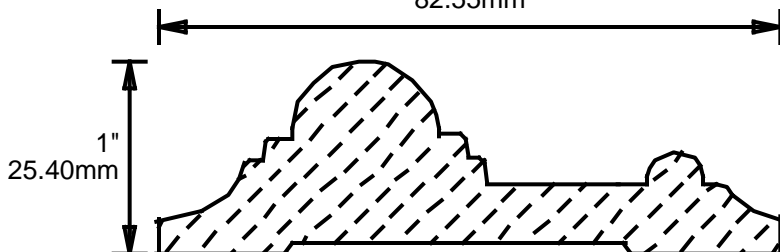

WEINIG RAIL MOULDING PATTERNS CHAIR RAILS

CH10240
2.437"
61.90mm

CH10250
2.5"
63.50mm

CH10271
2.75"
69.85mm

CH10272
2.75"
69.85mm

CH10281
2.875"
73.03mm

CH10310
3.125"
79.38mm

CH10321
3.25"
82.55mm