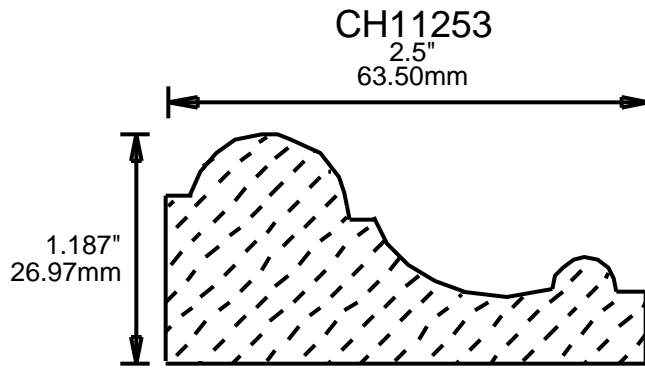

WEINIG RAIL MOULDING PATTERNS CHAIR RAILS

**PRINT
THIS SECTION**

**ORDERING
INFORMATION**

**RETURN TO
Table of Contents**

**RETURN TO
Beginning of Section**