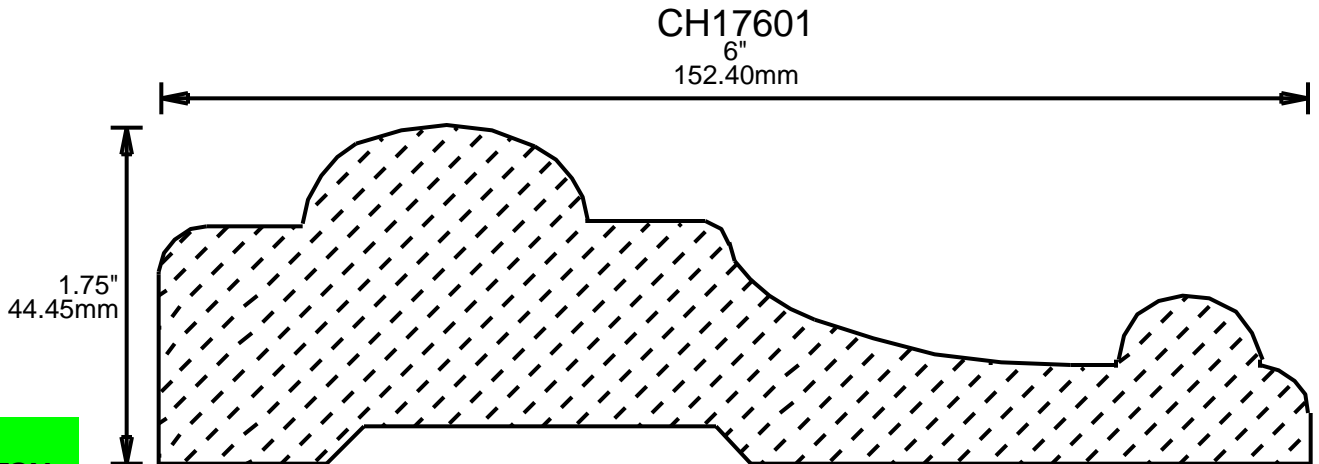

WEINIG RAIL MOULDING PATTERNS

CHAIR RAILS

**PRINT
THIS SECTION**

**ORDERING
INFORMATION**

**RETURN TO
Table of Contents**

**RETURN TO
Beginning of Section**