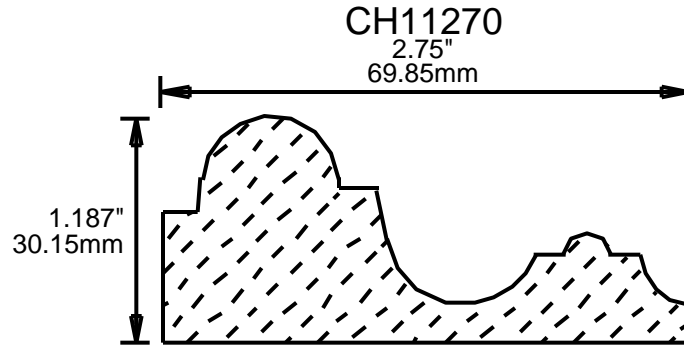

WEINIG RAIL MOULDING PATTERNS CHAIR RAILS

**PRINT
THIS SECTION**

**ORDERING
INFORMATION**

**RETURN TO
Table of Contents**

**RETURN TO
Beginning of Section**