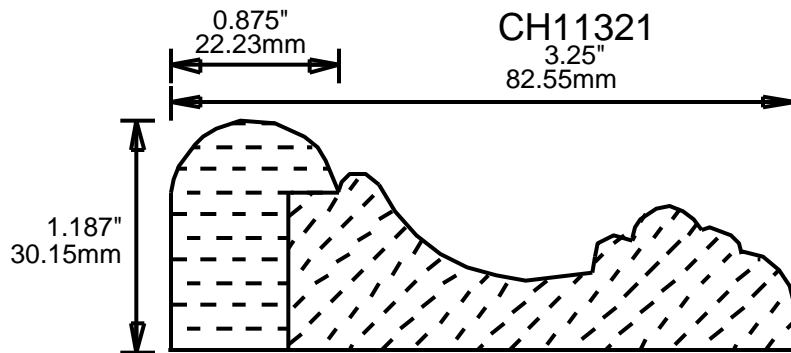

WEINIG RAIL MOULDING PATTERNS CHAIR RAILS

**PRINT
THIS SECTION**

**ORDERING
INFORMATION**

**RETURN TO
Table of Contents**

**RETURN TO
Beginning of Section**