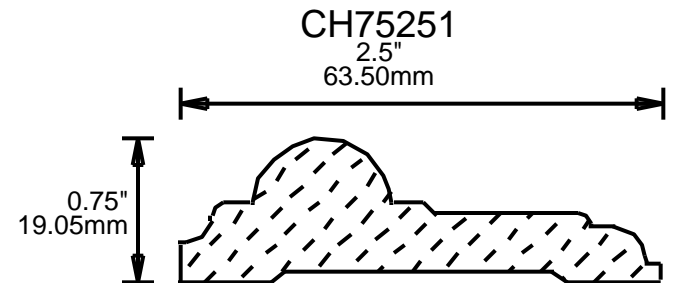

CHAIR RAILS

WEINIG RAIL MOULDING PATTERNS CHAIR RAILS

**PRINT
THIS SECTION**

**ORDERING
INFORMATION**

**RETURN TO
Table of Contents**

**RETURN TO
Beginning of Section**

WEINIG RAIL MOULDING PATTERNS

CHAIR RAILS

CH75323
3.25"
82.55mm

CH75350
3.5"
88.90mm

CH75370
3.75"
95.25mm

CH75401
4"
101.60mm

CH75450
4.5"
114.30mm

**PRINT
THIS SECTION**

**RETURN TO
Beginning of Section**

**RETURN TO
Table of Contents**