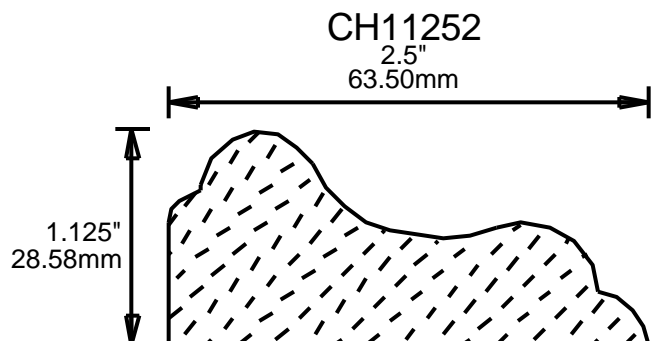

WEINIG RAIL MOULDING PATTERNS CHAIR RAILS

CH10240
2.437"
61.90mm

CH10250
2.5"
63.50mm

CH10271
2.75"
69.85mm

CH10272
2.75"
69.85mm

CH10281
2.875"
73.03mm

CH10310
3.125"
79.38mm

CH10321
3.25"
82.55mm

**PRINT
THIS SECTION**

**ORDERING
INFORMATION**

**RETURN TO
Table of Contents**

**RETURN TO
Beginning of Section**

WEINIG RAIL MOULDING PATTERNS

CHAIR RAILS

PRINT THIS SECTION

RETURN TO Beginning of Section

CH75323
3.25"
82.55mm

CH75350
3.5"
88.90mm

CH75370
3.75"
95.25mm

CH75401
4"
101.60mm

CH75450
4.5"
114.30mm

**PRINT
THIS SECTION**

**RETURN TO
Beginning of Section**

**RETURN TO
Table of Contents**