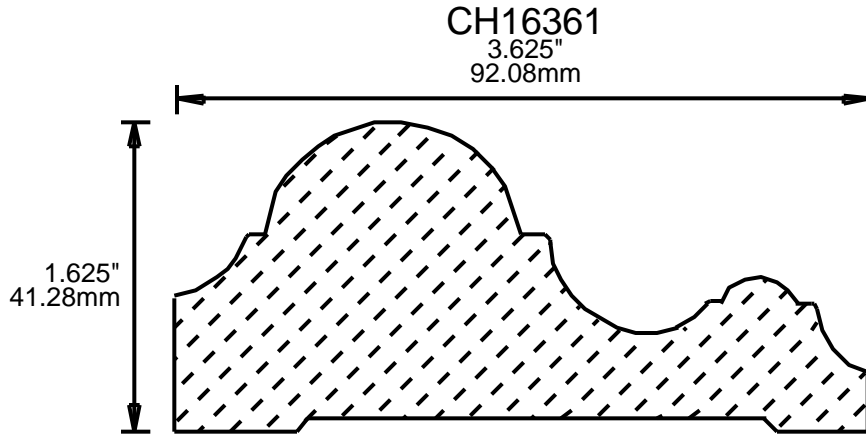

WEINIG RAIL MOULDING PATTERNS

CHAIR RAILS

**PRINT
THIS SECTION**

**ORDERING
INFORMATION**

**RETURN TO
Table of Contents**

**RETURN TO
Beginning of Section**