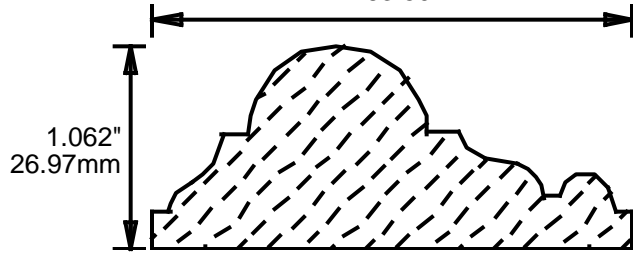

WEINIG RAIL MOULDING PATTERNS CHAIR RAILS

CH10240
2.437"
61.90mm

CH10250
2.5"
63.50mm

CH10271
2.75"
69.85mm

CH10272
2.75"
69.85mm

CH10281
2.875"
73.03mm

CH10310
3.125"
79.38mm

CH10321
3.25"
82.55mm