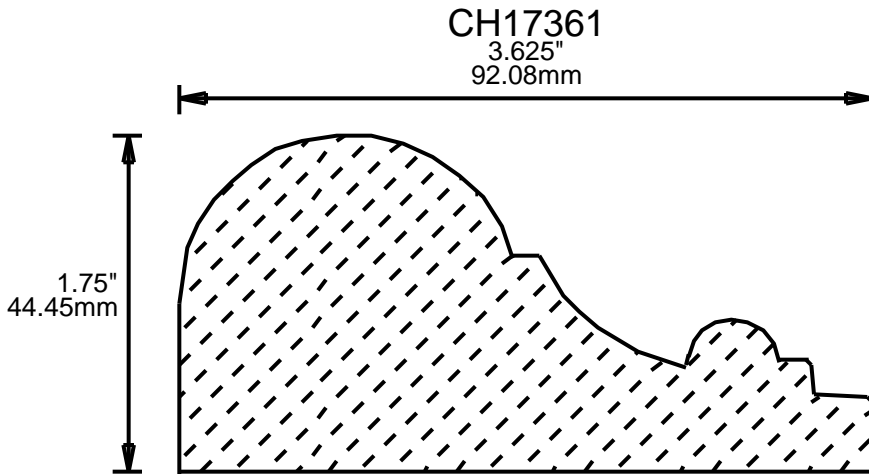

WEINIG RAIL MOULDING PATTERNS

CHAIR RAILS

**PRINT
THIS SECTION**

**ORDERING
INFORMATION**

**RETURN TO
Table of Contents**

**RETURN TO
Beginning of Section**