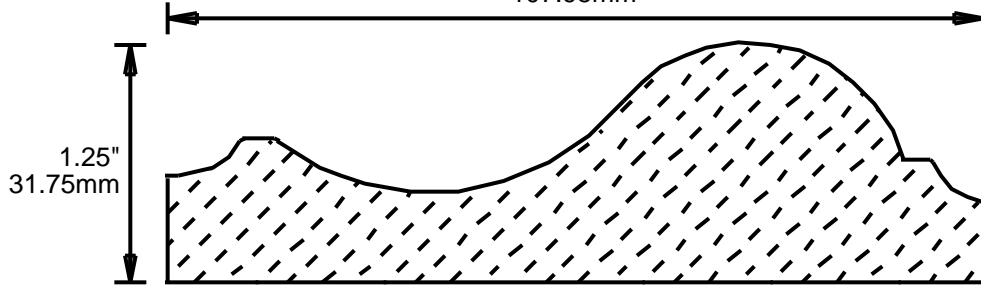

RETURN TO Table of Contents

ORDERING INFORMATION

WEINIG RAIL MOULDING PATTERNS CHAIR RAILS

**PRINT
THIS SECTION**

**ORDERING
INFORMATION**

**RETURN TO
Table of Contents**

**RETURN TO
Beginning of Section**

WEINIG RAIL MOULDING PATTERNS

4.25"
107.95mm

CH12451

4.5"
114.30mm

CH13251

2.5"
63.50mm

CH13301

3"
76.20mm

CH13401