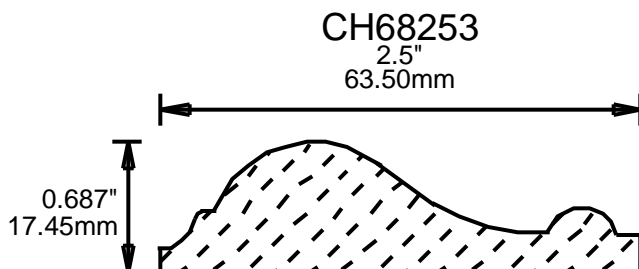

WEINIG RAIL MOULDING PATTERNS CHAIR RAILS

**PRINT
THIS SECTION**

**ORDERING
INFORMATION**

**RETURN TO
Table of Contents**

**RETURN TO
Beginning of Section**