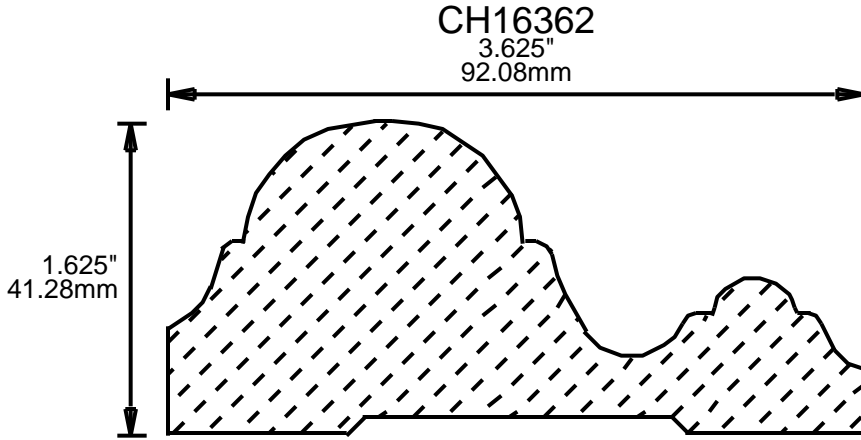

WEINIG RAIL MOULDING PATTERNS

CHAIR RAILS

**PRINT
THIS SECTION**

**ORDERING
INFORMATION**

**RETURN TO
Table of Contents**

**RETURN TO
Beginning of Section**