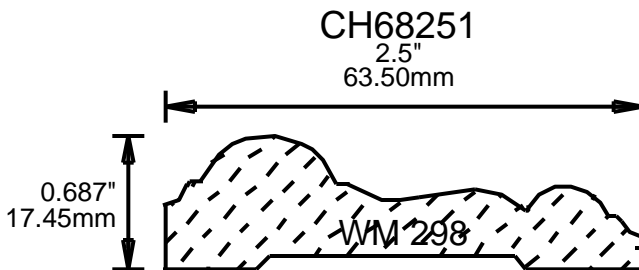

WEINIG RAIL MOULDING PATTERNS CHAIR RAILS

**PRINT
THIS SECTION**

**ORDERING
INFORMATION**

**RETURN TO
Table of Contents**

**RETURN TO
Beginning of Section**