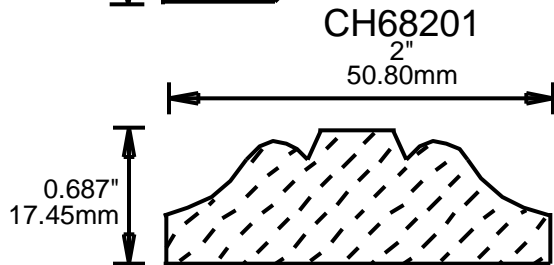

WEINIG RAIL MOULDING PATTERNS CHAIR RAILS

**PRINT
THIS SECTION**

**ORDERING
INFORMATION**

**RETURN TO
Table of Contents**

**RETURN TO
Beginning of Section**