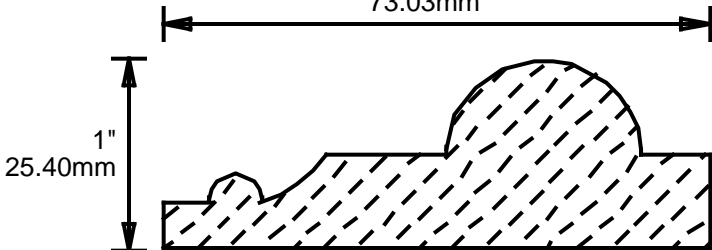

WEINIG RAIL MOULDING PATTERNS CHAIR RAILS

CH10240
2.437"
61.90mm

CH10250
2.5"
63.50mm

CH10271
2.75"
69.85mm

CH10272
2.75"
69.85mm

CH10281
2.875"
73.03mm

CH10310
3.125"
79.38mm

CH10321
3.25"
82.55mm