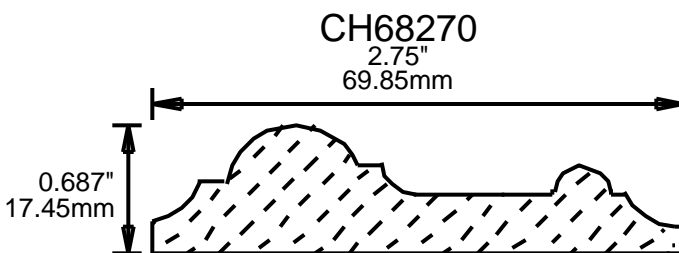

WEINIG RAIL MOULDING PATTERNS CHAIR RAILS

**PRINT
THIS SECTION**

**ORDERING
INFORMATION**

**RETURN TO
Table of Contents**

**RETURN TO
Beginning of Section**