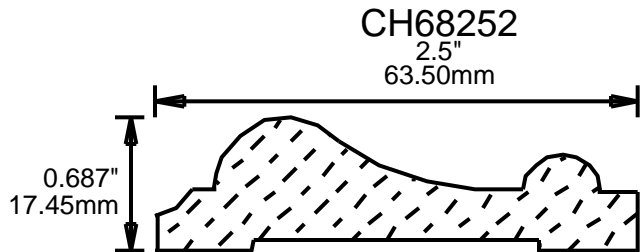

WEINIG RAIL MOULDING PATTERNS CHAIR RAILS

**PRINT
THIS SECTION**

**ORDERING
INFORMATION**

**RETURN TO
Table of Contents**

**RETURN TO
Beginning of Section**