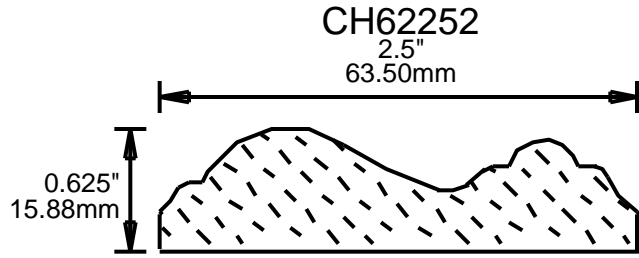

WEINIG RAIL MOULDING PATTERNS CHAIR RAILS

**PRINT
THIS SECTION**

**ORDERING
INFORMATION**

**RETURN TO
Table of Contents**

**RETURN TO
Beginning of Section**