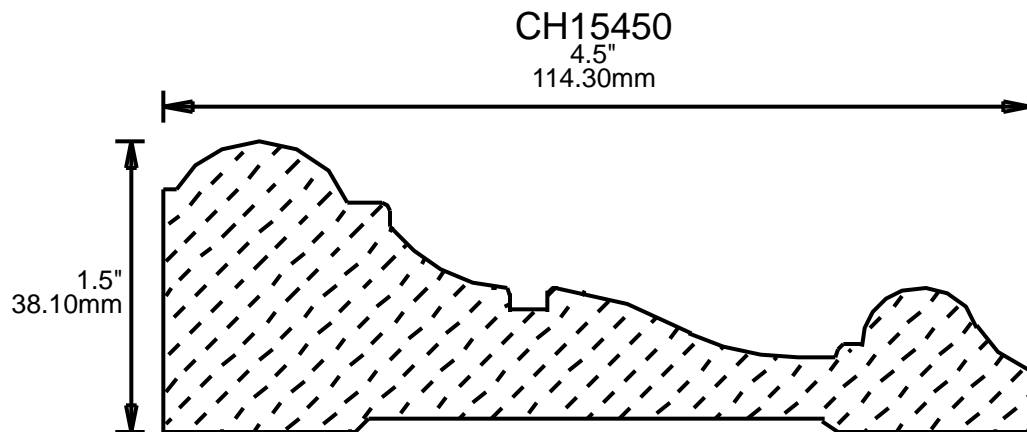

WEINIG RAIL MOULDING PATTERNS

CHAIR RAILS