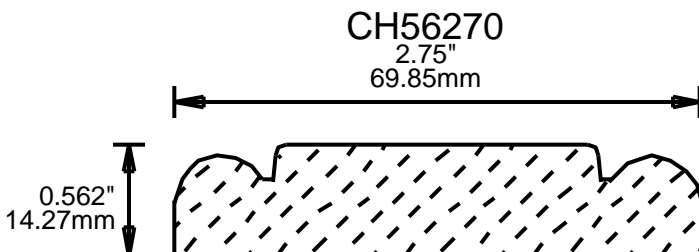

WEINIG RAIL MOULDING PATTERNS

CHAIR RAILS