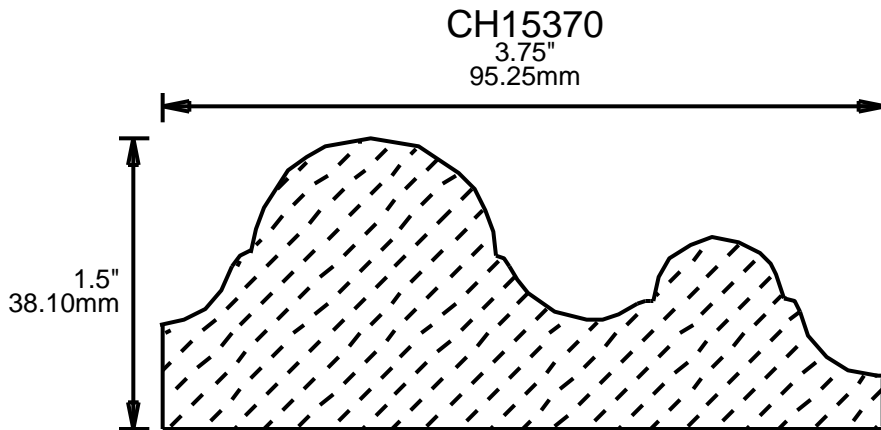

WEINIG RAIL MOULDING PATTERNS

CHAIR RAILS