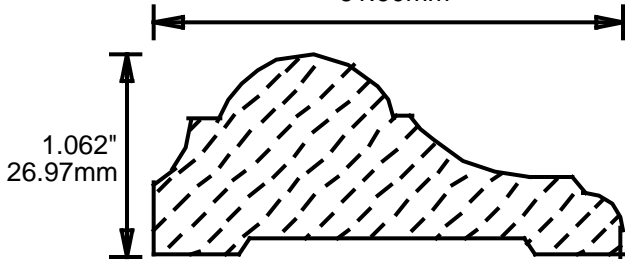

WEINIG RAIL MOULDING PATTERNS CHAIR RAILS

CH10240
2.437"
61.90mm

CH10250
2.5"
63.50mm

CH10271
2.75"
69.85mm

CH10272
2.75"
69.85mm

CH10281
2.875"
73.03mm

CH10310
3.125"
79.38mm

CH10321
3.25"
82.55mm