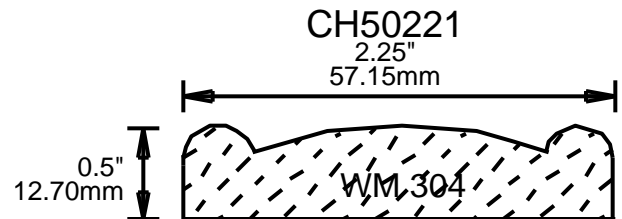

WEINIG RAIL MOULDING PATTERNS

CHAIR RAILS