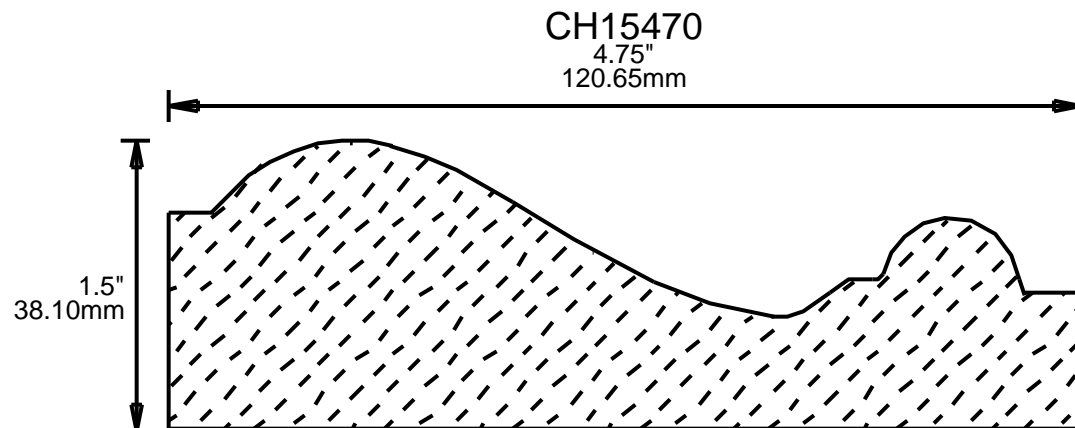

WEINIG RAIL MOULDING PATTERNS

CHAIR RAILS