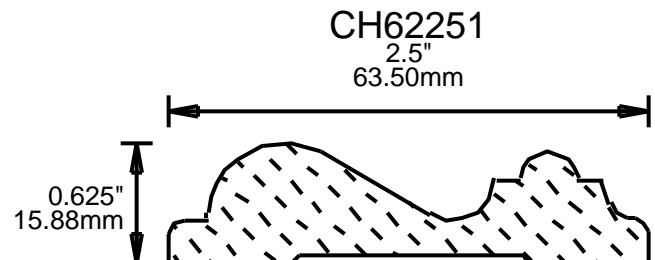

WEINIG RAIL MOULDING PATTERNS

CHAIR RAILS