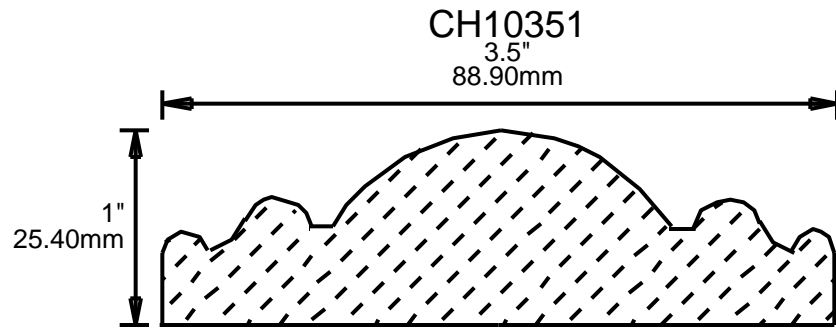

WEINIG RAIL MOULDING PATTERNS

CHAIR RAILS

PRINT THIS SECTION

RETURN TO Beginning of Section

RETURN TO Table of Contents

ORDERING INFORMATION