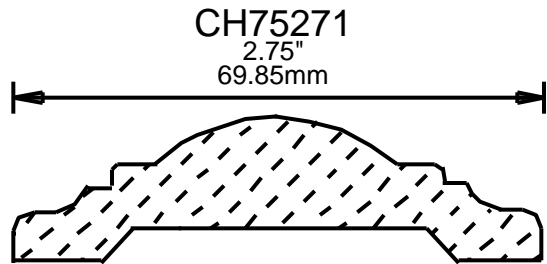

WEINIG RAIL MOULDING PATTERNS CHAIR RAILS

**PRINT
THIS SECTION**

**ORDERING
INFORMATION**

**RETURN TO
Table of Contents**

**RETURN TO
Beginning of Section**