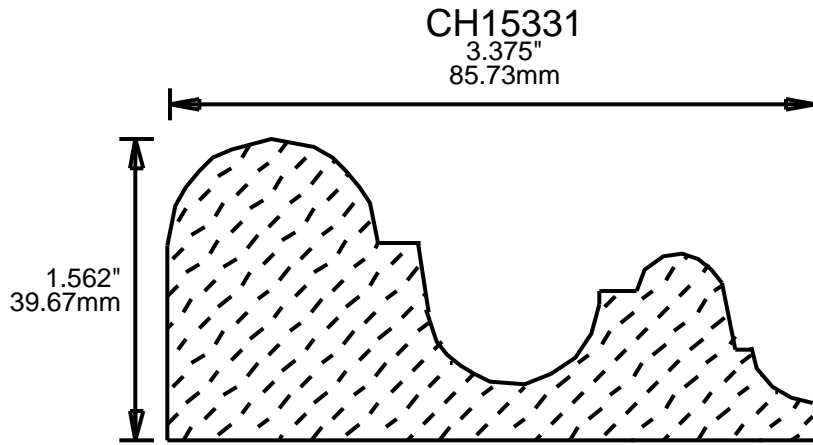

WEINIG RAIL MOULDING PATTERNS

CHAIR RAILS