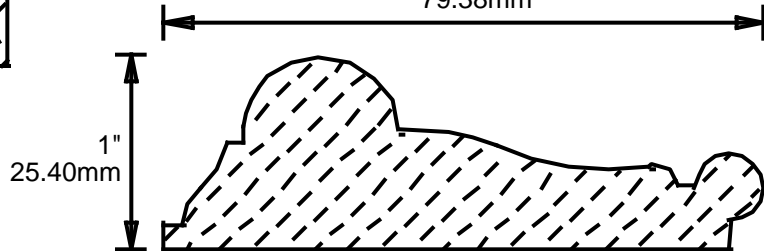

WEINIG RAIL MOULDING PATTERNS CHAIR RAILS

CH10240
2.437"
61.90mm

CH10250
2.5"
63.50mm

CH10271
2.75"
69.85mm

CH10272
2.75"
69.85mm

CH10281
2.875"
73.03mm

CH10310
3.125"
79.38mm

CH10321
3.25"
82.55mm