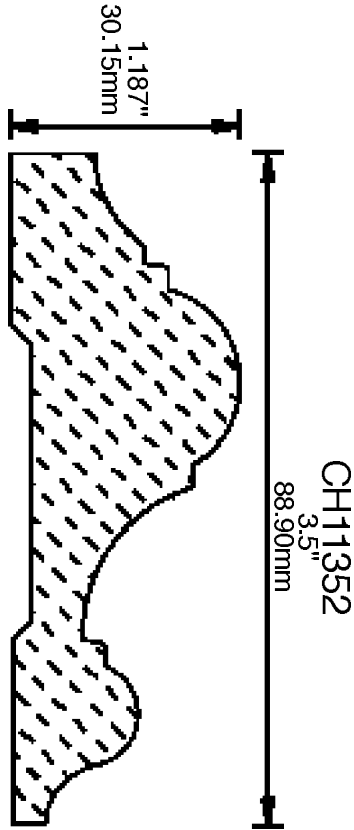

WEINIG RAIL MOULDING PATTERNS CHAIR RAILS

**PRINT
THIS SECTION**

**ORDERING
INFORMATION**

**RETURN TO
Table of Contents**

**RETURN TO
Beginning of Section**