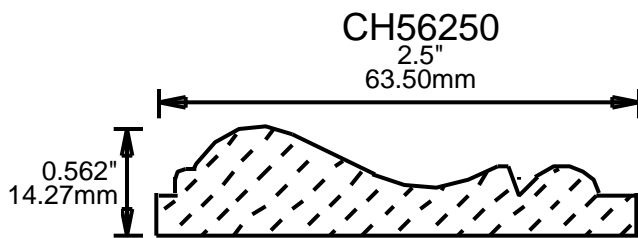

WEINIG RAIL MOULDING PATTERNS

CHAIR RAILS