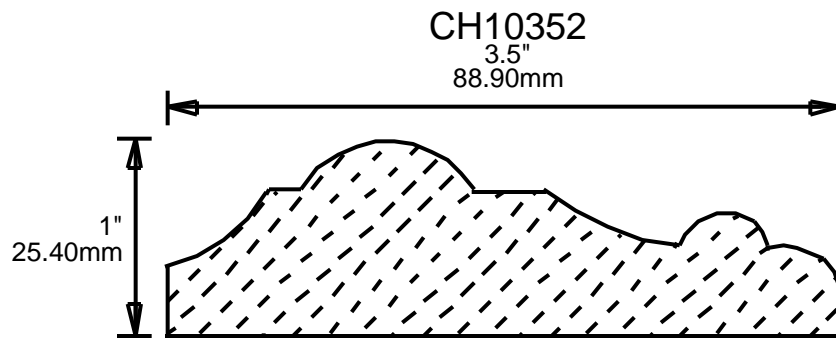

WEINIG RAIL MOULDING PATTERNS

CHAIR RAILS

PRINT THIS SECTION

RETURN TO Beginning of Section

RETURN TO Table of Contents

ORDERING INFORMATION