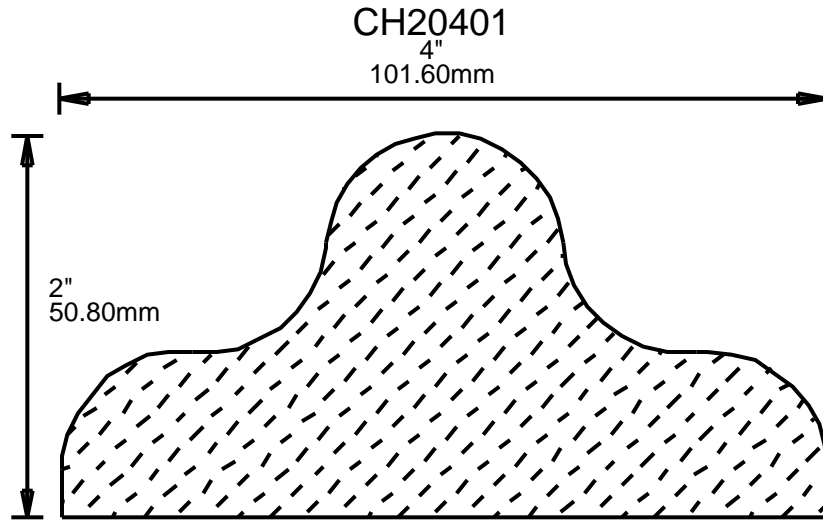

WEINIG RAIL MOULDING PATTERNS

CHAIR RAILS