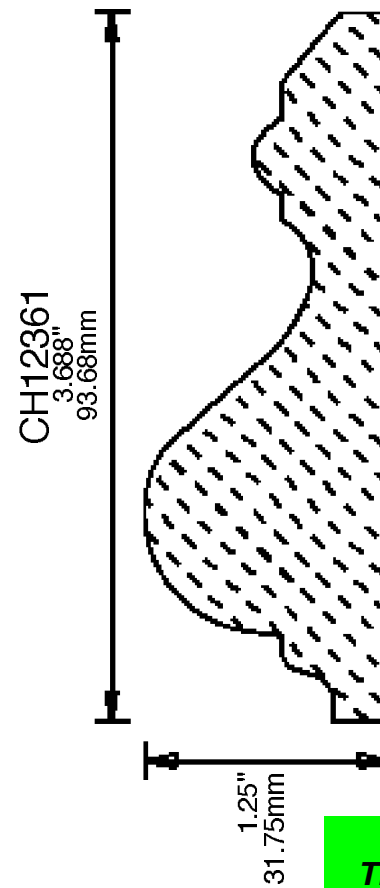

WEINIG RAIL MOULDING PATTERNS

CHAIR RAILS

[RETURN TO Beginning of Section](#)

[RETURN TO Table of Contents](#)

[PRINT THIS SECTION](#)

[ORDERING INFORMATION](#)