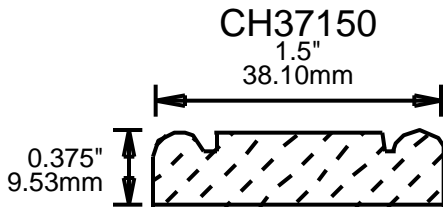

WEINIG RAIL MOULDING PATTERNS

CHAIR RAILS