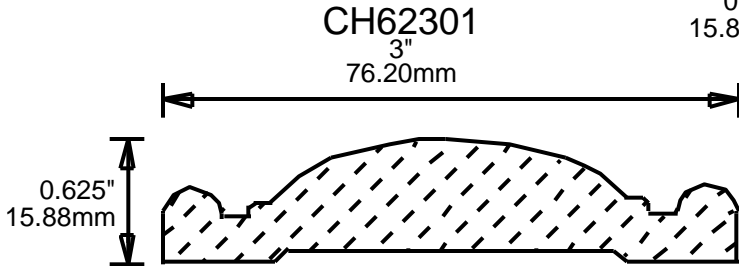

WEINIG RAIL MOULDING PATTERNS CHAIR RAILS

**PRINT
THIS SECTION**

**ORDERING
INFORMATION**

**RETURN TO
Table of Contents**

**RETURN TO
Beginning of Section**