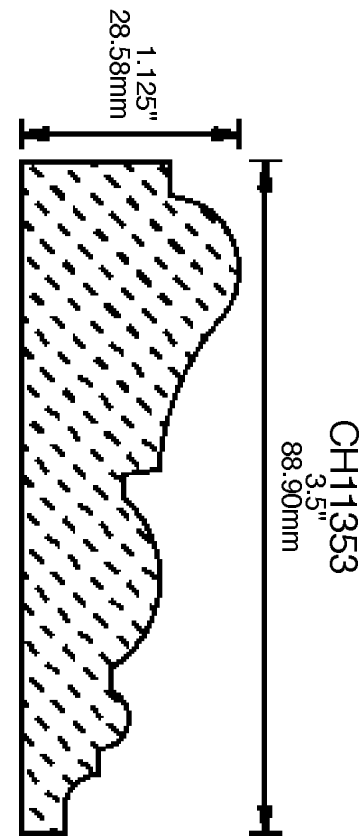

WEINIG RAIL MOULDING PATTERNS CHAIR RAILS

**PRINT
THIS SECTION**

**ORDERING
INFORMATION**

**RETURN TO
Table of Contents**

**RETURN TO
Beginning of Section**