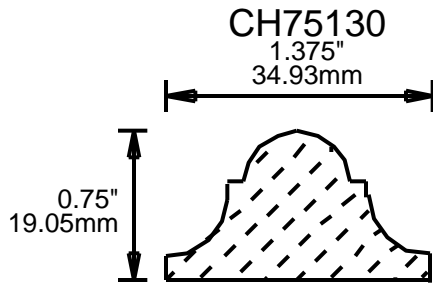

CHAIR RAILS

WEINIG RAIL MOULDING PATTERNS CHAIR RAILS

**PRINT
THIS SECTION**

**ORDERING
INFORMATION**

**RETURN TO
Table of Contents**

**RETURN TO
Beginning of Section**

WEINIG RAIL MOULDING PATTERNS

CHAIR RAILS

CH75323
3.25"
82.55mm

CH75350
3.5"
88.90mm

CH75370
3.75"
95.25mm

CH75401
4"
101.60mm

CH75450
4.5"
114.30mm

**PRINT
THIS SECTION**

**RETURN TO
Beginning of Section**

**RETURN TO
Table of Contents**