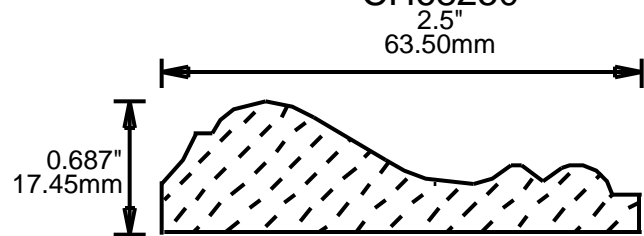

WEINIG RAIL MOULDING PATTERNS CHAIR RAILS

**PRINT
THIS SECTION**

**ORDERING
INFORMATION**

**RETURN TO
Table of Contents**

**RETURN TO
Beginning of Section**