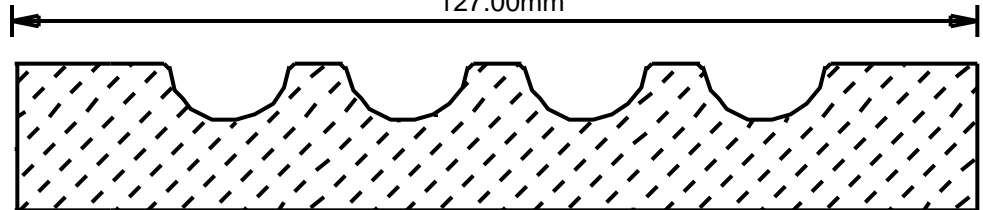

**RETURN TO
Table of Contents**

**ORDERING
INFORMATION**

WEINIG CASING AND BASE PATTERNS FLUTED

FC50051
5"
127.00mm

FC45031
4.5"
114.30mm

FC45041
4.5"
114.30mm

FC47541
4.75"
120.65mm

FC50041
5"
127.00mm