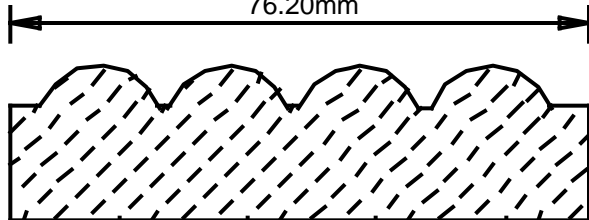

WEINIG CASING AND BASE PATTERNS FLUTED

FB22551
2.25"
57.15mm

FB22552
2.25"
57.15mm

FB22571
2.25"
57.15mm

FB25071
2.5"
63.50mm

FB26241
2.625"
66.68mm

FB27591
2.75"
69.85mm

FB30041
3"
76.20mm