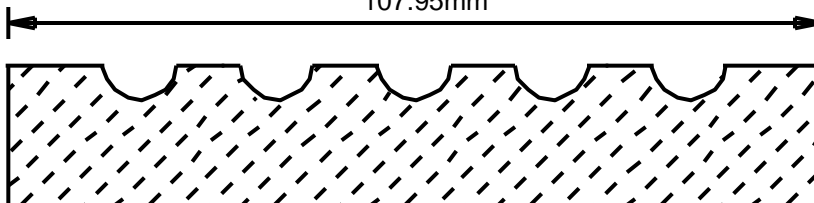

FC35051
3.5"
88.90mm

FC35621
3.562"
90.47mm

FC36231
3.625"
92.08mm

FC36241
3.625"
92.08mm

FC42541
4.25"
107.95mm

FC42551
4.25"
107.95mm

**PRINT
THIS SECTION**

**RETURN TO
Beginning of Section**

**RETURN TO
Table of Contents**

**ORDERING
INFORMATION**

WEINIG CASING AND BASE PATTERNS FLUTED

FC50051
5"
127.00mm

FC45031
4.5"
114.30mm

FC45041
4.5"
114.30mm

FC47541
4.75"
120.65mm

FC50041
5"
127.00mm