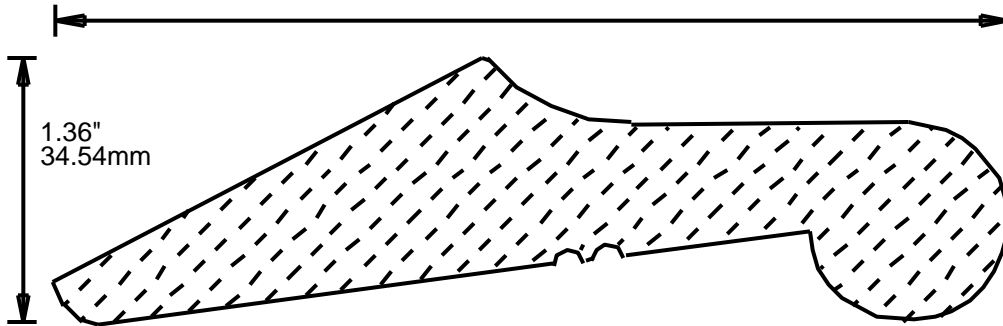

HRP223701
3.75"
95.25mm

**PRINT
THIS SECTION**

**RETURN TO
Beginning of Section**

**RETURN TO
Table of Contents**

**ORDERING
INFORMATION**

WEINIG RAIL MOULDING PATTERNS HAND RAILS

HRP224500
4.856"
123.34mm

HRP232200
2.25"
57.15mm