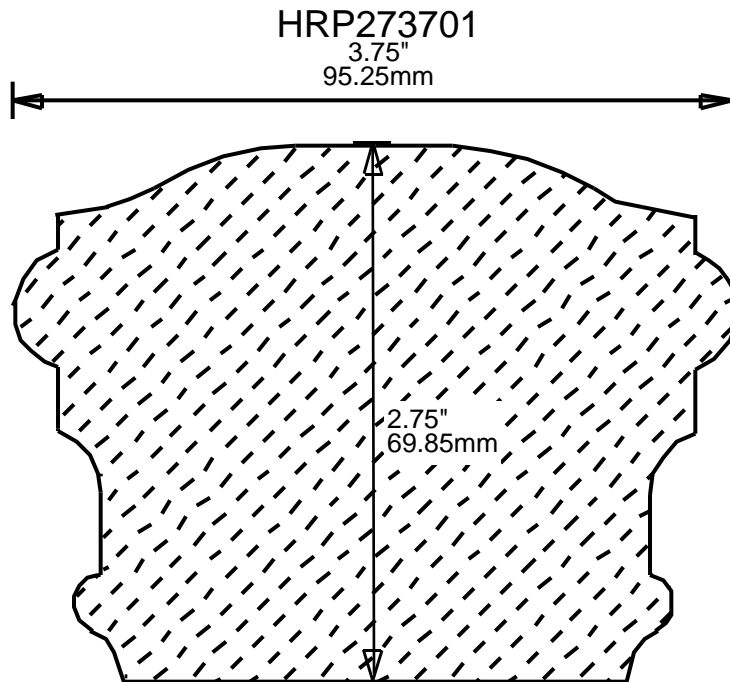

WEINIG RAIL MOULDING PATTERNS

HAND RAILS