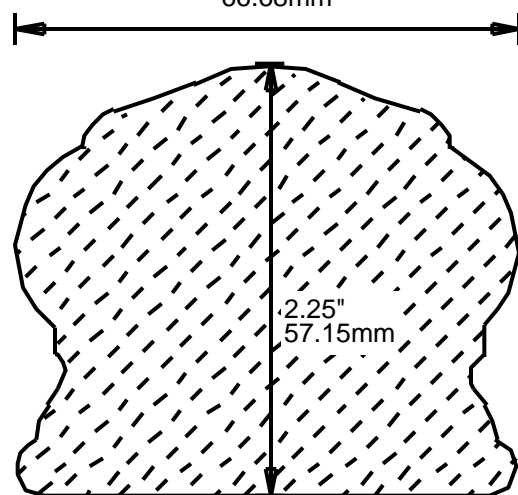

WEINIG RAIL MOULDING PATTERNS HAND RAILS

HRP175501
5.5"
139.70mm

HRP182200
2.25"
57.15mm

HRP182801
2.812"
71.42mm

HRP182802
2.812"
71.42mm

**PRINT
THIS SECTION**

**ORDERING
INFORMATION**

**RETURN TO
Table of Contents**

**RETURN TO
Beginning of Section**

WEINIG RAIL MOULDING PATTERNS

HAND RAILS

HRP202700
2.75"
69.85mm

HRP203201
3.25"
82.55mm

HRP222600
2.625"
66.68mm

HRP222601
2.625"
66.68mm

HRP223201
3.25"
82.55mm

HRP223701
3.75"
95.25mm

**PRINT
THIS SECTION**

**RETURN TO
Beginning of Section**

**RETURN TO
Table of Contents**

**ORDERING
INFORMATION**

WEINIG RAIL MOULDING PATTERNS HAND RAILS

HRP224500
4.856"
123.34mm

HRP232200
2.25"
57.15mm