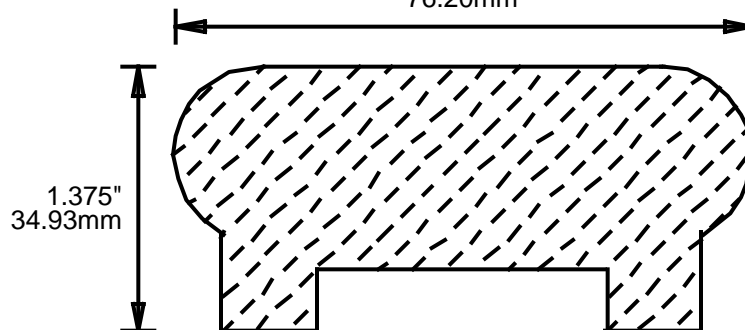

WEINIG RAIL MOULDING PATTERNS HAND RAILS

HRP110001
2.437"
61.90mm

HRP122201
2.25"
57.15mm

HRP122301
2.312"
58.72mm

HRP122501
2.5"
63.50mm

HRP133001
3"
76.20mm

HRP125301
5.375"
136.53mm

**PRINT
THIS SECTION**

**ORDERING
INFORMATION**

**RETURN TO
Table of Contents**

**RETURN TO
Beginning of Section**

WEINIG RAIL MOULDING PATTERNS

HAND RAILS

HRP132201

2.25"
57.15mm

1.375"
34.93mm

HRP133201

3.25"
82.55mm

1.375"
34.93mm

HRP145301

5.375"
136.53mm

1.406"
35.71mm

HRP153502

5.5"
139.70mm