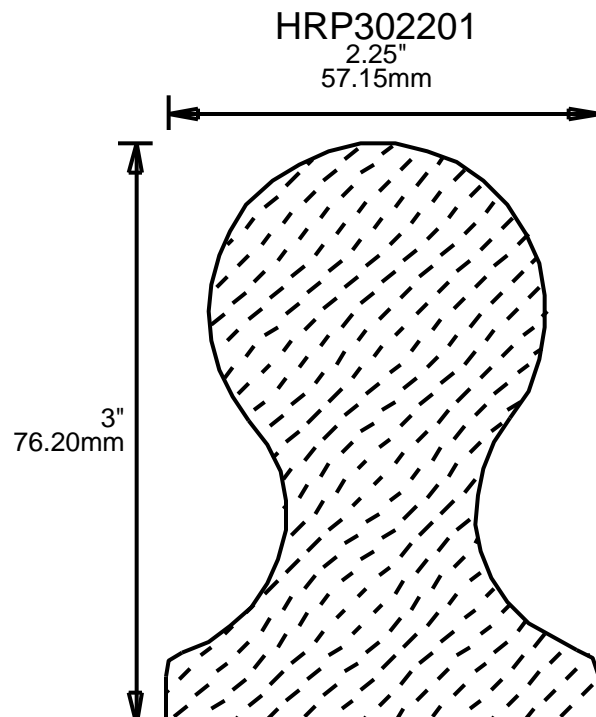

**RETURN TO
Table of Contents**

**RETURN TO
Beginning of Section**

WEINIG RAIL MOULDING PATTERNS

HAND RAILS

HRP254701
4.75"
120.65mm

HRP262000
2"
50.80mm

HRP262501
2.5"
63.50mm

WEINIG RAIL MOULDING PATTERNS HAND RAILS

HRP262601

2.625"
66.68mm

HRP271501

2"
50.80mm

HRP272400

2.437"
61.90mm

HRP272401

2.437"
61.90mm

**PRINT
THIS SECTION**

**ORDERING
INFORMATION**

**RETURN TO
Table of Contents**

**RETURN TO
Beginning of Section**

WEINIG RAIL MOULDING PATTERNS

HAND RAILS

WEINIG RAIL MOULDING PATTERNS HAND RAILS

**PRINT
THIS SECTION**

**ORDERING
INFORMATION**

**RETURN TO
Table of Contents**

**RETURN TO
Beginning of Section**

WEINIG RAIL MOULDING PATTERNS

HAND RAILS

HRP302501
2.5"
63.50mm

HRP302601
2.625"
66.68mm

HRP302701
2.75"
69.85mm