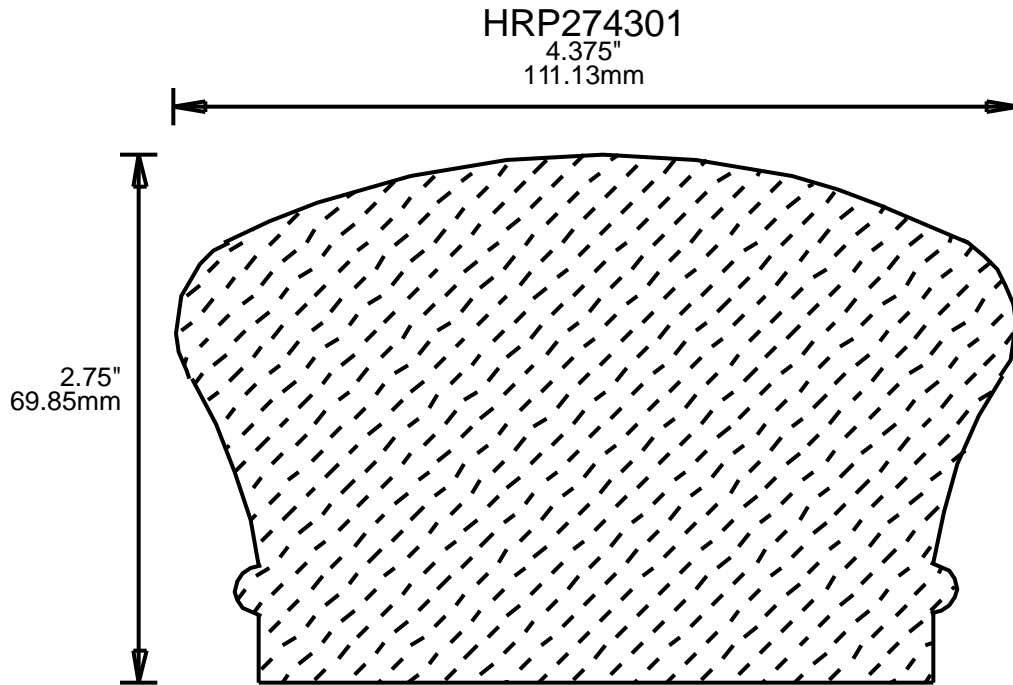

**RETURN TO
Table of Contents**

**RETURN TO
Beginning of Section**

WEINIG RAIL MOULDING PATTERNS

HAND RAILS

HRP254701
4.75"
120.65mm

HRP262000
2"
50.80mm

HRP262501
2.5"
63.50mm

WEINIG RAIL MOULDING PATTERNS HAND RAILS

HRP262601

2.625"
66.68mm

HRP271501

2"
50.80mm

HRP272400

2.437"
61.90mm

HRP272401

2.437"
61.90mm

**PRINT
THIS SECTION**

**ORDERING
INFORMATION**

**RETURN TO
Table of Contents**

**RETURN TO
Beginning of Section**

WEINIG RAIL MOULDING PATTERNS

HAND RAILS

WEINIG RAIL MOULDING PATTERNS HAND RAILS

**PRINT
THIS SECTION**

**ORDERING
INFORMATION**

**RETURN TO
Table of Contents**

**RETURN TO
Beginning of Section**

WEINIG RAIL MOULDING PATTERNS

HAND RAILS

HRP302501
2.5"
63.50mm

HRP302601
2.625"
66.68mm

HRP302701
2.75"
69.85mm