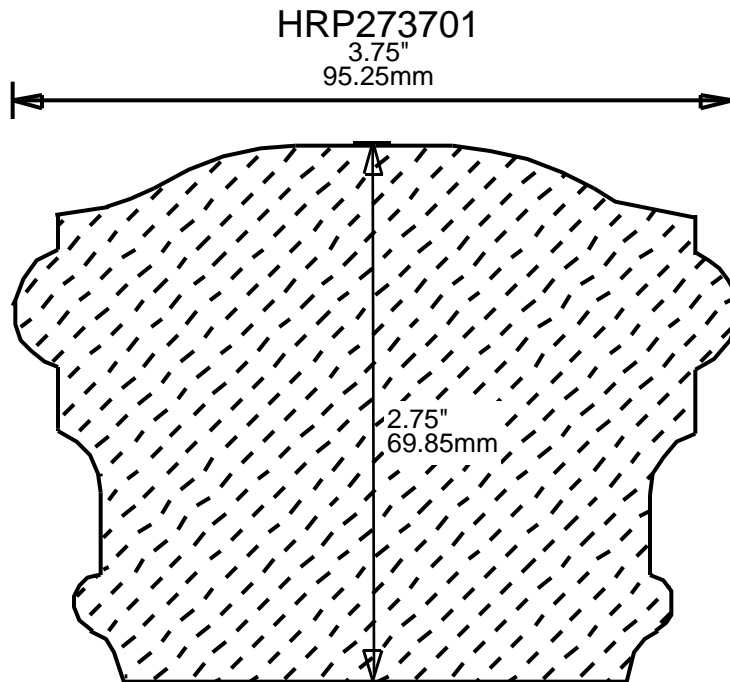

HRP232201
2.25"
57.15mm

HRP232202
2.25"
57.15mm

HRP232203
2.25"
57.15mm

**PRINT
THIS SECTION**

**ORDERING
INFORMATION**

**RETURN TO
Table of Contents**

**RETURN TO
Beginning of Section**

WEINIG RAIL MOULDING PATTERNS

HAND RAILS

HRP262601

2.625"
66.68mm

HRP271501

2"
50.80mm

HRP272400

2.437"
61.90mm

HRP272401

2.437"
61.90mm

**PRINT
THIS SECTION**

**ORDERING
INFORMATION**

**RETURN TO
Table of Contents**

**RETURN TO
Beginning of Section**

WEINIG RAIL MOULDING PATTERNS

HAND RAILS

WEINIG RAIL MOULDING PATTERNS

HAND RAILS

HRP274301

4.375"
111.13mm

HRP301601

1.625"
41.28mm

HRP302201

2.25"
57.15mm

**PRINT
THIS SECTION**