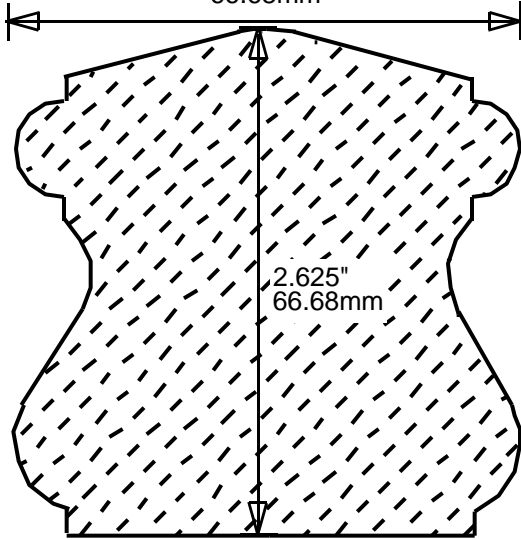

HRP223701
3.75"
95.25mm

**PRINT
THIS SECTION**

**RETURN TO
Beginning of Section**

**RETURN TO
Table of Contents**

**ORDERING
INFORMATION**

WEINIG RAIL MOULDING PATTERNS HAND RAILS

HRP224500
4.856"
123.34mm

HRP232200
2.25"
57.15mm

HRP232201
2.25"
57.15mm

HRP232202
2.25"
57.15mm

HRP232203
2.25"
57.15mm

**PRINT
THIS SECTION**

**ORDERING
INFORMATION**

**RETURN TO
Table of Contents**

**RETURN TO
Beginning of Section**

WEINIG RAIL MOULDING PATTERNS

**RETURN TO
Table of Contents**

**RETURN TO
Beginning of Section**

WEINIG RAIL MOULDING PATTERNS

HAND RAILS

HRP254701
4.75"
120.65mm

HRP262000
2"
50.80mm

HRP262501
2.5"
63.50mm

WEINIG RAIL MOULDING PATTERNS HAND RAILS

HRP262601

2.625"
66.68mm

HRP271501

2"
50.80mm

HRP272400

2.437"
61.90mm

HRP272401

2.437"
61.90mm