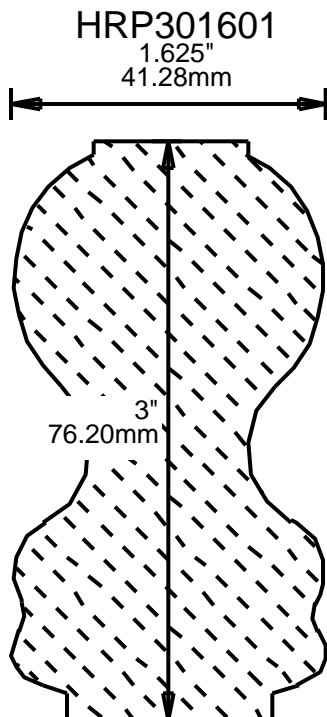

HRP302501
2.5"
63.50mm

WEINIG RAIL MOULDING PATTERNS HAND RAILS

**PRINT
THIS SECTION**

**ORDERING
INFORMATION**

**RETURN TO
Table of Contents**

**RETURN TO
Beginning of Section**