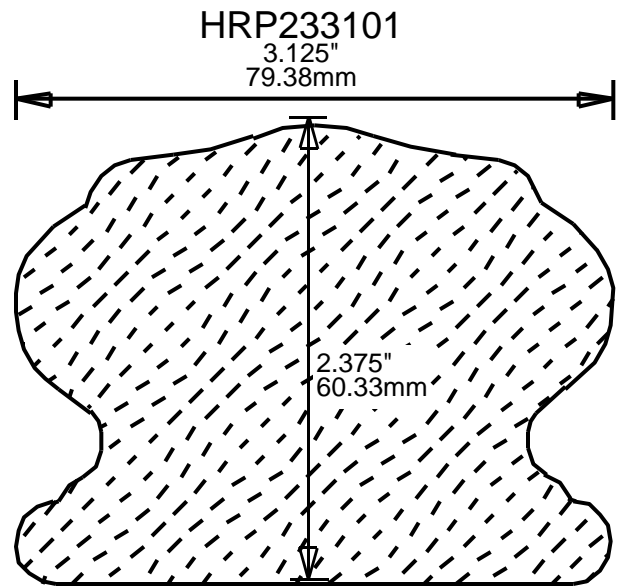

HRP223701
3.75"
95.25mm

**PRINT
THIS SECTION**

**RETURN TO
Beginning of Section**

**RETURN TO
Table of Contents**

**ORDERING
INFORMATION**

WEINIG RAIL MOULDING PATTERNS HAND RAILS

HRP224500
4.856"
123.34mm

HRP232200
2.25"
57.15mm

HRP232201
2.25"
57.15mm

HRP232202
2.25"
57.15mm

HRP232203
2.25"
57.15mm

**PRINT
THIS SECTION**

**ORDERING
INFORMATION**

**RETURN TO
Table of Contents**

**RETURN TO
Beginning of Section**

WEINIG RAIL MOULDING PATTERNS

HAND RAILS

**PRINT
THIS SECTION**

**RETURN TO
Beginning of Section**

**RETURN TO
Table of Contents**

**ORDERING
INFORMATION**

WEINIG RAIL MOULDING PATTERNS HAND RAILS

**PRINT
THIS SECTION**

**ORDERING
INFORMATION**

**RETURN TO
Table of Contents**

**RETURN TO
Beginning of Section**

WEINIG RAIL MOULDING PATTERNS

HAND RAILS

HRP254701
4.75"
120.65mm

HRP262000
2"
50.80mm

HRP262501
2.5"
63.50mm

WEINIG RAIL MOULDING PATTERNS