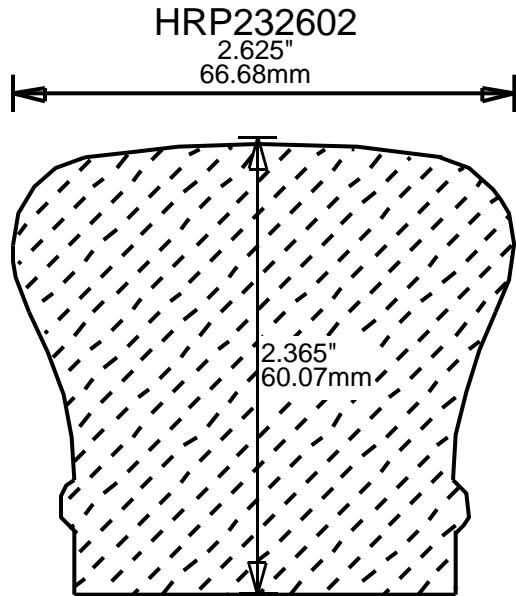

WEINIG RAIL MOULDING PATTERNS

HAND RAILS

**PRINT
THIS SECTION**

**RETURN TO
Beginning of Section**

**RETURN TO
Table of Contents**

**ORDERING
INFORMATION**