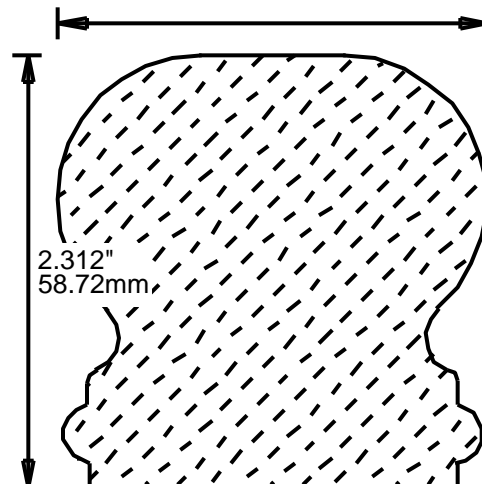

WEINIG RAIL MOULDING PATTERNS HAND RAILS

HRP175501
5.5"
139.70mm

HRP182200
2.25"
57.15mm

HRP182801
2.812"
71.42mm

HRP182802
2.812"
71.42mm

**PRINT
THIS SECTION**

**ORDERING
INFORMATION**

**RETURN TO
Table of Contents**

**RETURN TO
Beginning of Section**

WEINIG RAIL MOULDING PATTERNS

HAND RAILS

HRP202700
2.75"
69.85mm

HRP203201
3.25"
82.55mm

HRP222600
2.625"
66.68mm

HRP222601
2.625"
66.68mm

HRP223201
3.25"
82.55mm

HRP223701
3.75"
95.25mm

**PRINT
THIS SECTION**

**RETURN TO
Beginning of Section**

**RETURN TO
Table of Contents**

**ORDERING
INFORMATION**

WEINIG RAIL MOULDING PATTERNS HAND RAILS

HRP224500
4.856"
123.34mm

HRP232200
2.25"
57.15mm

HRP232201
2.25"
57.15mm

HRP232202
2.25"
57.15mm

HRP232203
2.25"
57.15mm

**PRINT
THIS SECTION**

**ORDERING
INFORMATION**

**RETURN TO
Table of Contents**

**RETURN TO
Beginning of Section**

WEINIG RAIL MOULDING PATTERNS