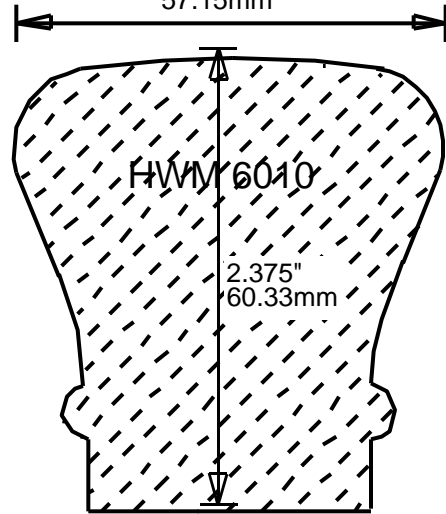

WEINIG RAIL MOULDING PATTERNS HAND RAILS

HRP175501
5.5"
139.70mm

HRP182200
2.25"
57.15mm

HRP182801
2.812"
71.42mm

HRP182802
2.812"
71.42mm

**PRINT
THIS SECTION**

**ORDERING
INFORMATION**

**RETURN TO
Table of Contents**

**RETURN TO
Beginning of Section**

WEINIG RAIL MOULDING PATTERNS

HAND RAILS

HRP202700
2.75"
69.85mm

HRP203201
3.25"
82.55mm

HRP222600
2.625"
66.68mm

HRP222601
2.625"
66.68mm

HRP223201
3.25"
82.55mm

HRP223701
3.75"
95.25mm

**PRINT
THIS SECTION**

**RETURN TO
Beginning of Section**

**RETURN TO
Table of Contents**

**ORDERING
INFORMATION**

WEINIG RAIL MOULDING PATTERNS HAND RAILS

HRP224500
4.856"
123.34mm

HRP232200
2.25"
57.15mm

HRP232201
2.25"
57.15mm

HRP232202
2.25"
57.15mm

HRP232203
2.25"
57.15mm

**PRINT
THIS SECTION**

**ORDERING
INFORMATION**

**RETURN TO
Table of Contents**

**RETURN TO
Beginning of Section**

WEINIG RAIL MOULDING PATTERNS