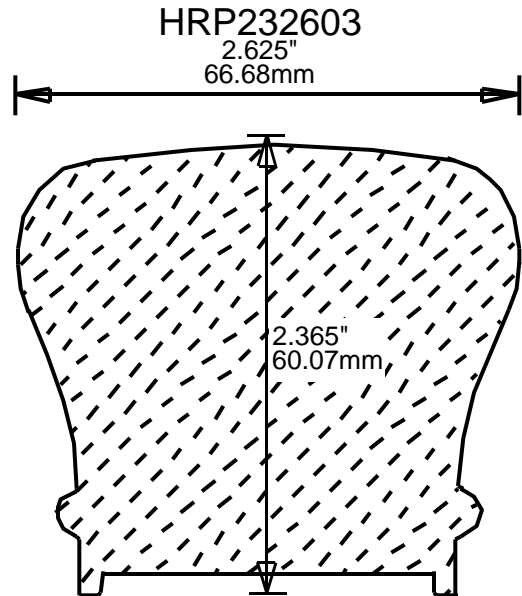

WEINIG RAIL MOULDING PATTERNS

HAND RAILS

**PRINT
THIS SECTION**

**RETURN TO
Beginning of Section**

**RETURN TO
Table of Contents**

**ORDERING
INFORMATION**