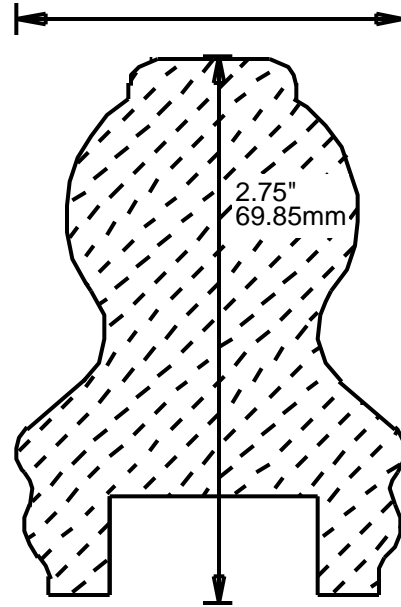

HRP223701
3.75"
95.25mm

**PRINT
THIS SECTION**

**RETURN TO
Beginning of Section**

**RETURN TO
Table of Contents**

**ORDERING
INFORMATION**

WEINIG RAIL MOULDING PATTERNS HAND RAILS

HRP224500
4.856"
123.34mm

HRP232200
2.25"
57.15mm

HRP232201
2.25"
57.15mm

HRP232202
2.25"
57.15mm

HRP232203
2.25"
57.15mm

**PRINT
THIS SECTION**

**ORDERING
INFORMATION**

**RETURN TO
Table of Contents**

**RETURN TO
Beginning of Section**

WEINIG RAIL MOULDING PATTERNS

**RETURN TO
Table of Contents**

**RETURN TO
Beginning of Section**

WEINIG RAIL MOULDING PATTERNS

HAND RAILS

HRP254701
4.75"
120.65mm

HRP262000
2"
50.80mm

HRP262501
2.5"
63.50mm

WEINIG RAIL MOULDING PATTERNS HAND RAILS

HRP262601

2.625"
66.68mm

HRP271501

2"
50.80mm

HRP272400

2.437"
61.90mm

HRP272401

2.437"
61.90mm