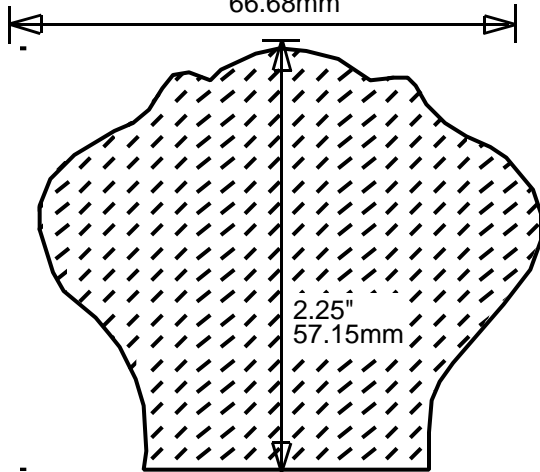

WEINIG RAIL MOULDING PATTERNS HAND RAILS

HRP175501
5.5"
139.70mm

HRP182200
2.25"
57.15mm

HRP182801
2.812"
71.42mm

HRP182802
2.812"
71.42mm

**PRINT
THIS SECTION**

**ORDERING
INFORMATION**

**RETURN TO
Table of Contents**

**RETURN TO
Beginning of Section**

WEINIG RAIL MOULDING PATTERNS

HAND RAILS

HRP202700
2.75"
69.85mm

HRP203201
3.25"
82.55mm

HRP222600
2.625"
66.68mm

HRP222601
2.625"
66.68mm

HRP223201
3.25"
82.55mm

HRP223701
3.75"
95.25mm

**PRINT
THIS SECTION**

**RETURN TO
Beginning of Section**

**RETURN TO
Table of Contents**

**ORDERING
INFORMATION**

WEINIG RAIL MOULDING PATTERNS HAND RAILS

HRP224500
4.856"
123.34mm

HRP232200
2.25"
57.15mm