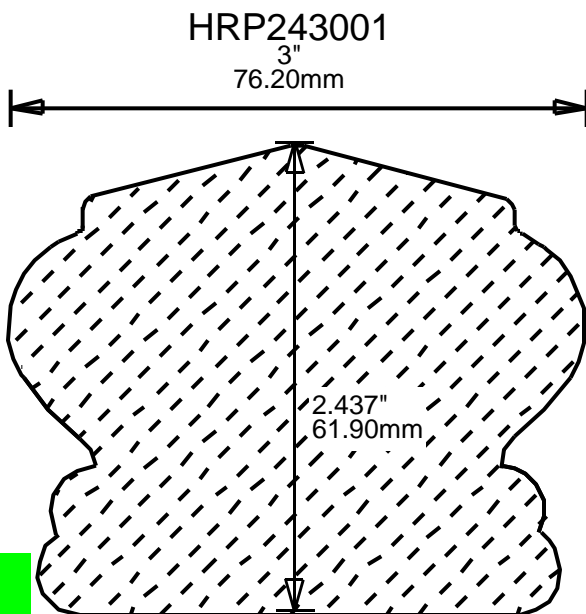

HRP232201
2.25"
57.15mm

HRP232202
2.25"
57.15mm

HRP232203
2.25"
57.15mm

**PRINT
THIS SECTION**

**ORDERING
INFORMATION**

**RETURN TO
Table of Contents**

**RETURN TO
Beginning of Section**

WEINIG RAIL MOULDING PATTERNS

HAND RAILS

**PRINT
THIS SECTION**

**RETURN TO
Beginning of Section**

**RETURN TO
Table of Contents**

**ORDERING
INFORMATION**

WEINIG RAIL MOULDING PATTERNS HAND RAILS

**PRINT
THIS SECTION**

**ORDERING
INFORMATION**

**RETURN TO
Table of Contents**

**RETURN TO
Beginning of Section**

WEINIG RAIL MOULDING PATTERNS

HAND RAILS

HRP254701
4.75"
120.65mm

HRP262000
2"
50.80mm

HRP262501
2.5"
63.50mm

WEINIG RAIL MOULDING PATTERNS HAND RAILS

HRP262601

2.625"
66.68mm

HRP271501

2"
50.80mm

HRP272400

2.437"
61.90mm

HRP272401

2.437"
61.90mm