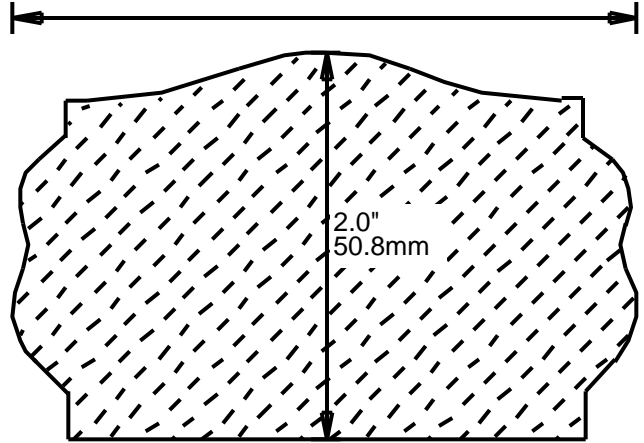

WEINIG RAIL MOULDING PATTERNS HAND RAILS

HRP175501
5.5"
139.70mm

HRP182200
2.25"
57.15mm

HRP182801
2.812"
71.42mm

HRP182802
2.812"
71.42mm

**PRINT
THIS SECTION**

**ORDERING
INFORMATION**

**RETURN TO
Table of Contents**

**RETURN TO
Beginning of Section**

WEINIG RAIL MOULDING PATTERNS

HAND RAILS

HRP202700
2.75"
69.85mm

HRP203201
3.25"
82.55mm

HRP222600
2.625"
66.68mm

HRP222601
2.625"
66.68mm

HRP223201
3.25"
82.55mm