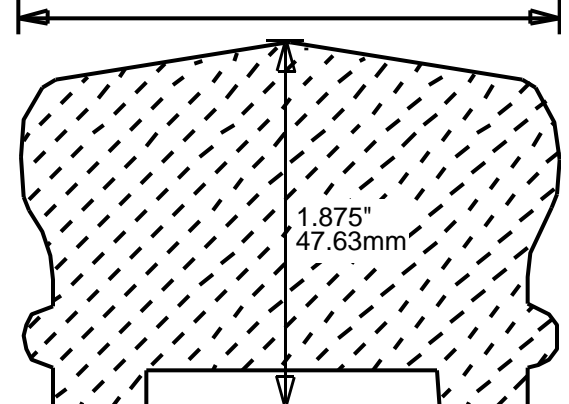

WEINIG RAIL MOULDING PATTERNS HAND RAILS

HRP175501
5.5"
139.70mm

HRP182200
2.25"
57.15mm

HRP182801
2.812"
71.42mm

HRP182802
2.812"
71.42mm

**PRINT
THIS SECTION**

**ORDERING
INFORMATION**

**RETURN TO
Table of Contents**