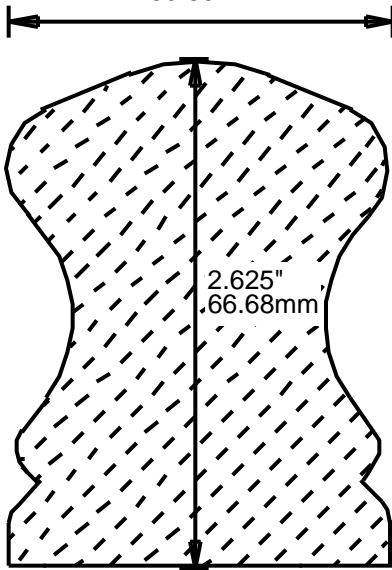

HRP232201
2.25"
57.15mm

HRP232202
2.25"
57.15mm

HRP232203
2.25"
57.15mm

**PRINT
THIS SECTION**

**ORDERING
INFORMATION**

**RETURN TO
Table of Contents**

**RETURN TO
Beginning of Section**

WEINIG RAIL MOULDING PATTERNS

**RETURN TO
Table of Contents**

**RETURN TO
Beginning of Section**

WEINIG RAIL MOULDING PATTERNS

HAND RAILS

HRP254701
4.75"
120.65mm

HRP262000
2"
50.80mm

HRP262501
2.5"
63.50mm

WEINIG RAIL MOULDING PATTERNS

HAND RAILS

HRP262601

2.625"
66.68mm

HRP271501

2"
50.80mm

HRP272400

2.437"
61.90mm

HRP272401

2.437"
61.90mm

**PRINT
THIS SECTION**

**ORDERING
INFORMATION**

**RETURN TO
Table of Contents**

**RETURN TO
Beginning of Section**

WEINIG RAIL MOULDING PATTERNS

HAND RAILS

WEINIG RAIL MOULDING PATTERNS