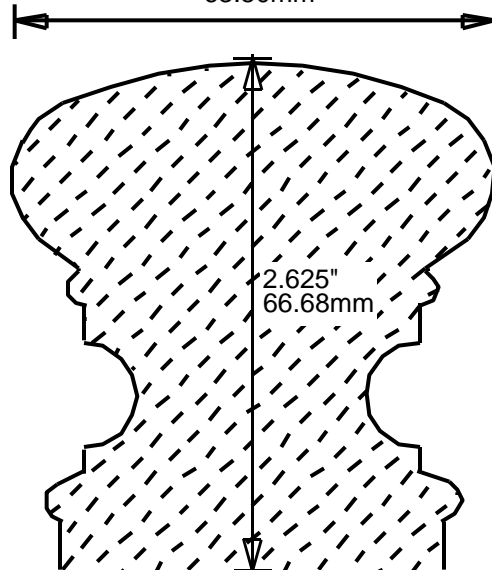

HRP223701
3.75"
95.25mm

**PRINT
THIS SECTION**

**RETURN TO
Beginning of Section**

**RETURN TO
Table of Contents**

**ORDERING
INFORMATION**

WEINIG RAIL MOULDING PATTERNS HAND RAILS

HRP224500
4.856"
123.34mm

HRP232200
2.25"
57.15mm

HRP232201
2.25"
57.15mm

HRP232202
2.25"
57.15mm

HRP232203
2.25"
57.15mm

**PRINT
THIS SECTION**

**ORDERING
INFORMATION**

**RETURN TO
Table of Contents**

**RETURN TO
Beginning of Section**

WEINIG RAIL MOULDING PATTERNS

**RETURN TO
Table of Contents**

**RETURN TO
Beginning of Section**

WEINIG RAIL MOULDING PATTERNS

HAND RAILS

HRP254701
4.75"
120.65mm

HRP262000
2"
50.80mm

HRP262501
2.5"
63.50mm

WEINIG RAIL MOULDING PATTERNS HAND RAILS

HRP262601

2.625"
66.68mm

HRP271501

2"
50.80mm

HRP272400

2.437"
61.90mm

HRP272401

2.437"
61.90mm