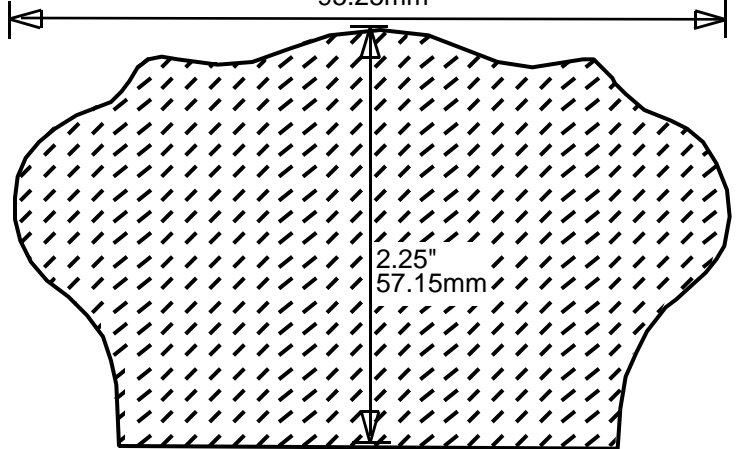

HRP223701
3.75"
95.25mm

**PRINT
THIS SECTION**

**RETURN TO
Beginning of Section**

**RETURN TO
Table of Contents**

**ORDERING
INFORMATION**