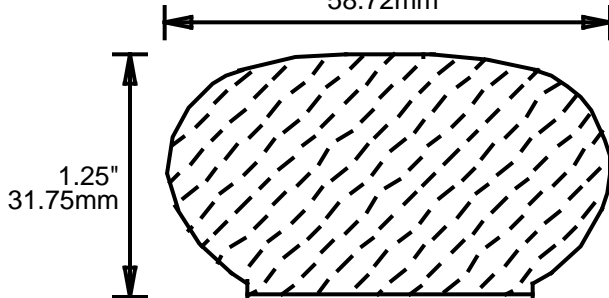

WEINIG RAIL MOULDING PATTERNS HAND RAILS

HRP110001
2.437"
61.90mm

HRP122201
2.25"
57.15mm

HRP122301
2.312"
58.72mm

HRP122501
2.5"
63.50mm

HRP133001
3"
76.20mm

HRP125301
5.375"
136.53mm

**PRINT
THIS SECTION**

**ORDERING
INFORMATION**

**RETURN TO
Table of Contents**

**RETURN TO
Beginning of Section**

WEINIG RAIL MOULDING PATTERNS

HAND RAILS

HRP132201

2.25"
57.15mm

1.375"
34.93mm

HRP133201

3.25"
82.55mm

1.375"
34.93mm

HRP145301

5.375"
136.53mm

1.406"
35.71mm

HRP153502

5.5"
139.70mm