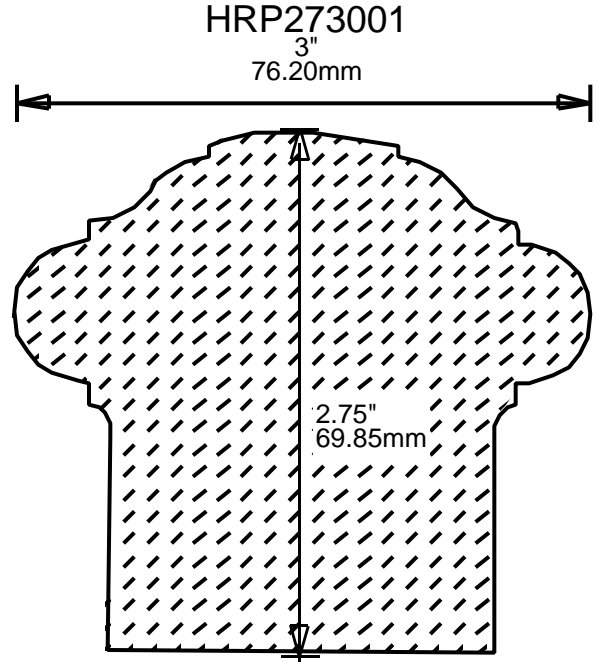

**RETURN TO
Table of Contents**

**RETURN TO
Beginning of Section**

WEINIG RAIL MOULDING PATTERNS

HAND RAILS

HRP254701
4.75"
120.65mm

HRP262000
2"
50.80mm

HRP262501
2.5"
63.50mm

WEINIG RAIL MOULDING PATTERNS

HAND RAILS

HRP262601

2.625"
66.68mm

HRP271501

2"
50.80mm

HRP272400

2.437"
61.90mm

HRP272401

2.437"
61.90mm

**PRINT
THIS SECTION**

**ORDERING
INFORMATION**

**RETURN TO
Table of Contents**

**RETURN TO
Beginning of Section**

WEINIG RAIL MOULDING PATTERNS

HAND RAILS

WEINIG RAIL MOULDING PATTERNS

HAND RAILS

HRP274301

4.375"
111.13mm

HRP301601

1.625"
41.28mm

HRP302201

2.25"
57.15mm

**PRINT
THIS SECTION**