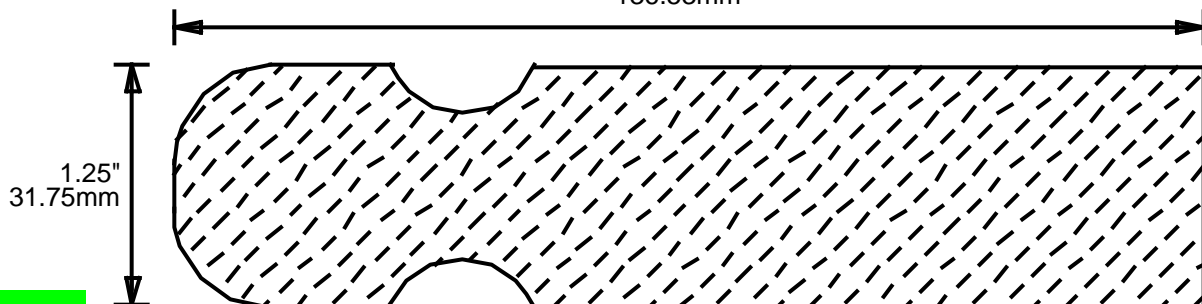

WEINIG RAIL MOULDING PATTERNS HAND RAILS

HRP110001
2.437"
61.90mm

HRP122201
2.25"
57.15mm

HRP122301
2.312"
58.72mm

HRP122501
2.5"
63.50mm

HRP133001
3"
76.20mm

HRP125301
5.375"
136.53mm

**PRINT
THIS SECTION**