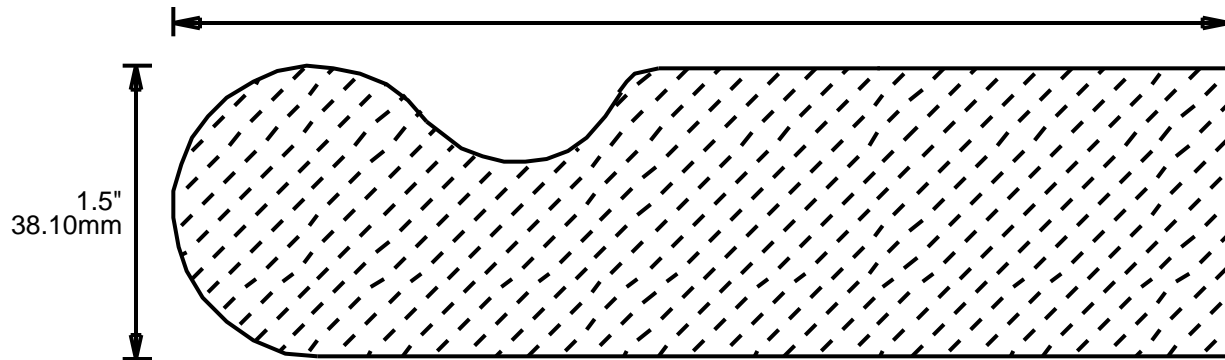

WEINIG RAIL MOULDING PATTERNS

HAND RAILS

HRP155501

5.5"
139.70mm

HRP155503

5.5"
139.70mm