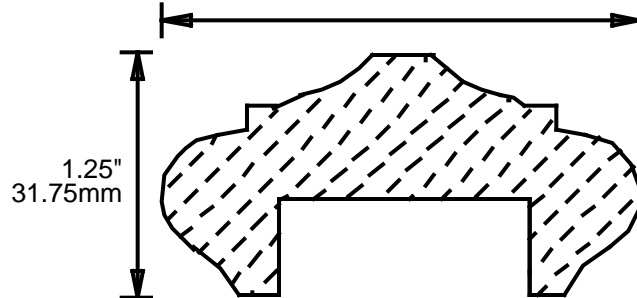

WEINIG RAIL MOULDING PATTERNS HAND RAILS

HRP110001
2.437"
61.90mm

HRP122201
2.25"
57.15mm

HRP122301
2.312"
58.72mm

HRP122501
2.5"
63.50mm

HRP133001
3"
76.20mm

HRP125301
5.375"
136.53mm

**PRINT
THIS SECTION**

**ORDERING
INFORMATION**

**RETURN TO
Table of Contents**

**RETURN TO
Beginning of Section**

WEINIG RAIL MOULDING PATTERNS

HAND RAILS

HRP132201

2.25"
57.15mm

1.375"
34.93mm

HRP133201

3.25"
82.55mm

1.375"
34.93mm

HRP145301

5.375"
136.53mm

1.406"
35.71mm

HRP153502

5.5"
139.70mm