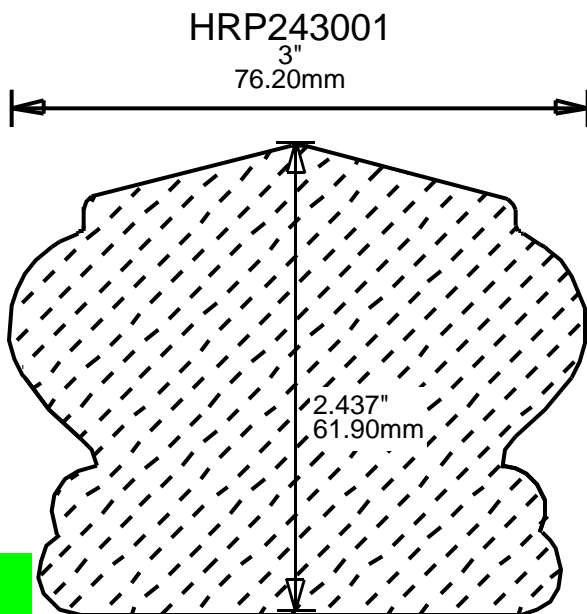

HRP223701
3.75"
95.25mm

**PRINT
THIS SECTION**

**RETURN TO
Beginning of Section**

**RETURN TO
Table of Contents**

**ORDERING
INFORMATION**

WEINIG RAIL MOULDING PATTERNS HAND RAILS

HRP224500
4.856"
123.34mm

HRP232200
2.25"
57.15mm

HRP232201
2.25"
57.15mm

HRP232202
2.25"
57.15mm

HRP232203
2.25"
57.15mm

**PRINT
THIS SECTION**

**ORDERING
INFORMATION**

**RETURN TO
Table of Contents**

**RETURN TO
Beginning of Section**

WEINIG RAIL MOULDING PATTERNS

HAND RAILS

**PRINT
THIS SECTION**

**RETURN TO
Beginning of Section**

**RETURN TO
Table of Contents**

**ORDERING
INFORMATION**

WEINIG RAIL MOULDING PATTERNS HAND RAILS

**PRINT
THIS SECTION**

**ORDERING
INFORMATION**

**RETURN TO
Table of Contents**

**RETURN TO
Beginning of Section**

WEINIG RAIL MOULDING PATTERNS

HAND RAILS

HRP254701
4.75"
120.65mm

HRP262000
2"
50.80mm

HRP262501
2.5"
63.50mm

WEINIG RAIL MOULDING PATTERNS