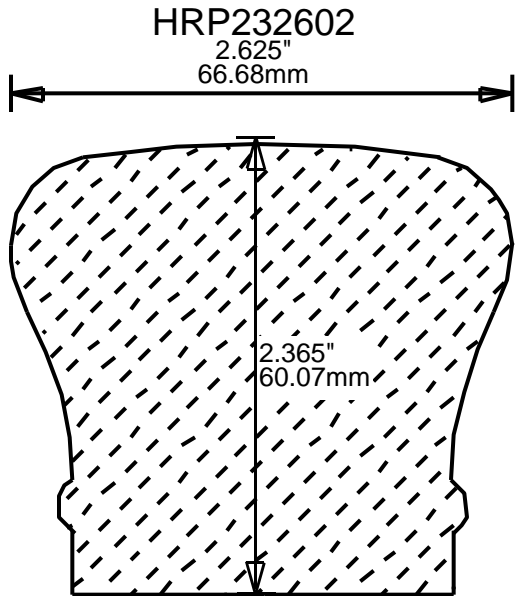

WEINIG RAIL MOULDING PATTERNS

HAND RAILS

**PRINT
THIS SECTION**

**RETURN TO
Beginning of Section**

**RETURN TO
Table of Contents**

**ORDERING
INFORMATION**