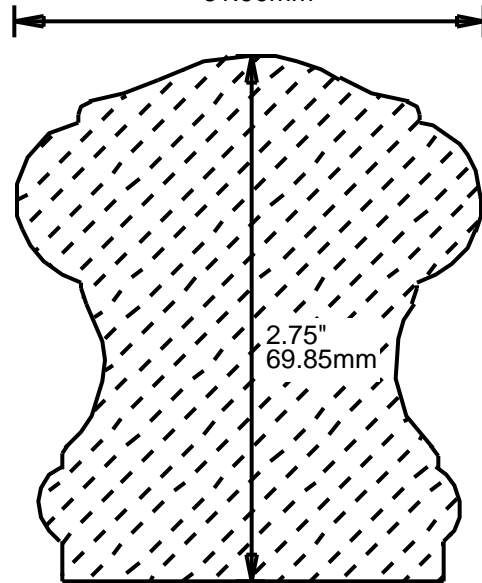

HRP232201
2.25"
57.15mm

HRP232202
2.25"
57.15mm

HRP232203
2.25"
57.15mm

**PRINT
THIS SECTION**

**ORDERING
INFORMATION**

**RETURN TO
Table of Contents**

**RETURN TO
Beginning of Section**

WEINIG RAIL MOULDING PATTERNS

**RETURN TO
Table of Contents**

**RETURN TO
Beginning of Section**

WEINIG RAIL MOULDING PATTERNS

HAND RAILS

HRP254701
4.75"
120.65mm

HRP262000
2"
50.80mm

HRP262501
2.5"
63.50mm

WEINIG RAIL MOULDING PATTERNS HAND RAILS

HRP262601

2.625"
66.68mm

HRP271501

2"
50.80mm

HRP272400

2.437"
61.90mm

HRP272401

2.437"
61.90mm