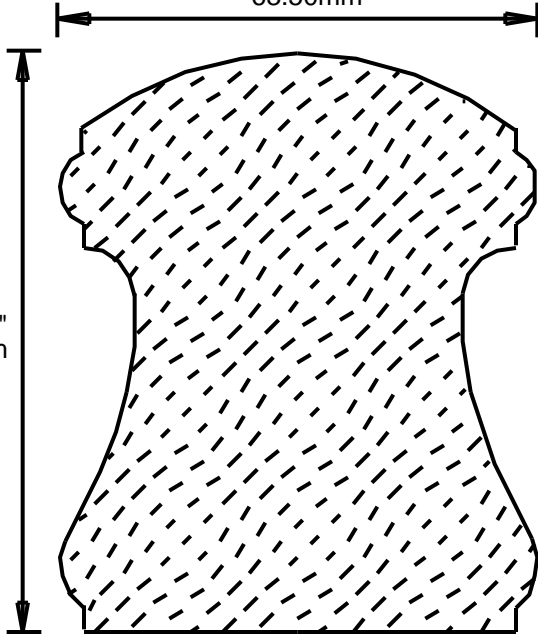

2.437"
61.90mm

**PRINT
THIS SECTION**

**ORDERING
INFORMATION**

**RETURN TO
Table of Contents**

**RETURN TO
Beginning of Section**

WEINIG RAIL MOULDING PATTERNS

HAND RAILS

WEINIG RAIL MOULDING PATTERNS

HAND RAILS

HRP274301

4.375"
111.13mm

HRP301601

1.625"
41.28mm

HRP302201

2.25"
57.15mm

**PRINT
THIS SECTION**

**ORDERING
INFORMATION**

**RETURN TO
Table of Contents**

**RETURN TO
Beginning of Section**

WEINIG RAIL MOULDING PATTERNS

HAND RAILS

HRP302501

2.5"
63.50mm

3"
76.20mm

HRP302601

2.625"
66.68mm

3"
76.20mm

HRP302701

2.75"
69.85mm

3"
76.20mm

HRP303001

3"
76.20mm