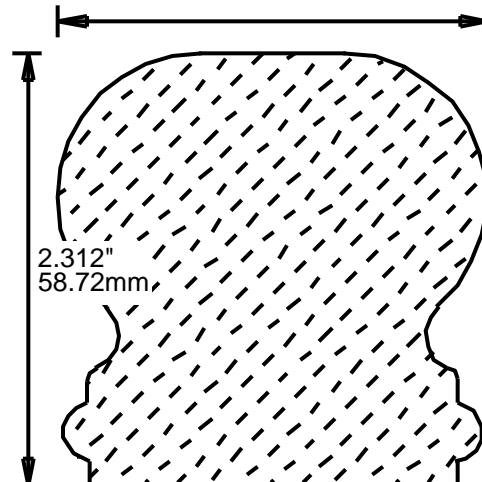

WEINIG RAIL MOULDING PATTERNS HAND RAILS

HRP175501
5.5"
139.70mm

HRP182200
2.25"
57.15mm

HRP182801
2.812"
71.42mm

HRP182802
2.812"
71.42mm

**PRINT
THIS SECTION**

**ORDERING
INFORMATION**

**RETURN TO
Table of Contents**

**RETURN TO
Beginning of Section**

WEINIG RAIL MOULDING PATTERNS

HAND RAILS

HRP202700
2.75"
69.85mm

HRP203201
3.25"
82.55mm

HRP222600
2.625"
66.68mm

HRP222601
2.625"
66.68mm

HRP223201
3.25"
82.55mm

HRP223701
3.75"
95.25mm

**PRINT
THIS SECTION**

**RETURN TO
Beginning of Section**

**RETURN TO
Table of Contents**

**ORDERING
INFORMATION**

WEINIG RAIL MOULDING PATTERNS HAND RAILS

HRP224500
4.856"
123.34mm

HRP232200
2.25"
57.15mm

HRP232201
2.25"
57.15mm

HRP232202
2.25"
57.15mm

HRP232203
2.25"
57.15mm

**PRINT
THIS SECTION**

**ORDERING
INFORMATION**

**RETURN TO
Table of Contents**

**RETURN TO
Beginning of Section**

WEINIG RAIL MOULDING PATTERNS