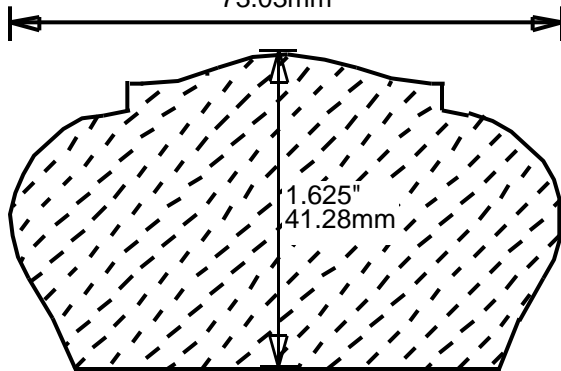

HRP133201

3.25"
82.55mm

1.375"
34.93mm

HRP145301

5.375"
136.53mm

1.406"
35.71mm

HRP153502

5.5"
139.70mm

HRP155500

5.5"
139.70mm

**PRINT
THIS SECTION**

**ORDERING
INFORMATION**

**RETURN TO
Table of Contents**

**RETURN TO
Beginning of Section**

WEINIG RAIL MOULDING PATTERNS

HAND RAILS

HRP155501

5.5"
139.70mm

HRP155503

5.5"
139.70mm

HRP162801

2.875"
73.03mm

HRP172901

2.938"
74.63mm

HRP173001

3"
76.20mm

HRP175302

3"
76.20mm

**PRINT
THIS SECTION**

**RETURN TO
Beginning of Section**

**RETURN TO
Table of Contents**

**ORDERING
INFORMATION**