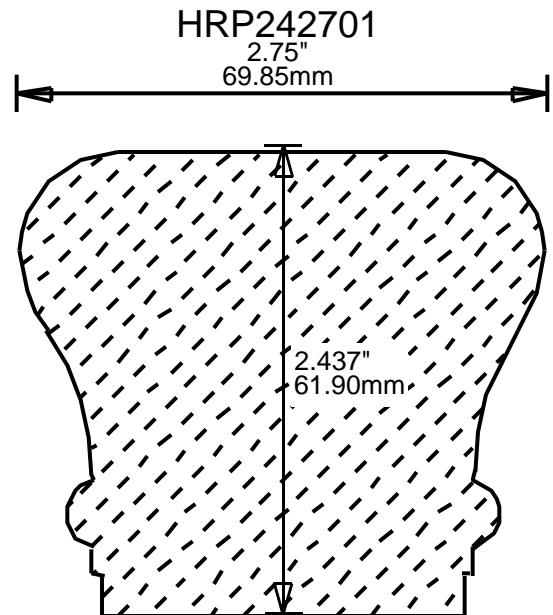

HRP223701
3.75"
95.25mm

**PRINT
THIS SECTION**

**RETURN TO
Beginning of Section**

**RETURN TO
Table of Contents**

**ORDERING
INFORMATION**

WEINIG RAIL MOULDING PATTERNS HAND RAILS

HRP224500
4.856"
123.34mm

HRP232200
2.25"
57.15mm

HRP232201
2.25"
57.15mm

HRP232202
2.25"
57.15mm

HRP232203
2.25"
57.15mm

**PRINT
THIS SECTION**

**ORDERING
INFORMATION**

**RETURN TO
Table of Contents**

**RETURN TO
Beginning of Section**

WEINIG RAIL MOULDING PATTERNS

HAND RAILS

**PRINT
THIS SECTION**

**RETURN TO
Beginning of Section**

**RETURN TO
Table of Contents**

**ORDERING
INFORMATION**

WEINIG RAIL MOULDING PATTERNS HAND RAILS

**PRINT
THIS SECTION**

**ORDERING
INFORMATION**

**RETURN TO
Table of Contents**

**RETURN TO
Beginning of Section**

WEINIG RAIL MOULDING PATTERNS

HAND RAILS

HRP254701
4.75"
120.65mm

HRP262000
2"
50.80mm

HRP262501
2.5"
63.50mm

WEINIG RAIL MOULDING PATTERNS