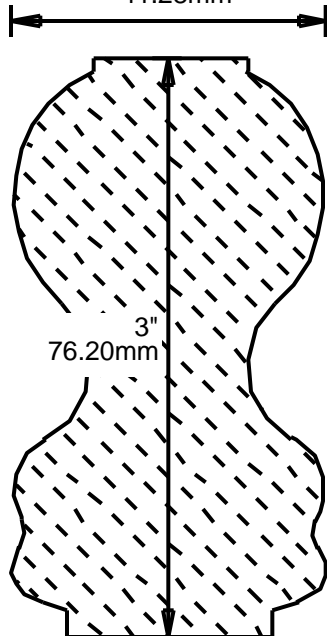

2.437"
61.90mm

**PRINT
THIS SECTION**

**ORDERING
INFORMATION**

**RETURN TO
Table of Contents**

**RETURN TO
Beginning of Section**

WEINIG RAIL MOULDING PATTERNS

HAND RAILS

WEINIG RAIL MOULDING PATTERNS

HAND RAILS

HRP274301

4.375"
111.13mm

HRP301601

1.625"
41.28mm

HRP302201

2.25"
57.15mm

**PRINT
THIS SECTION**

**ORDERING
INFORMATION**

**RETURN TO
Table of Contents**

**RETURN TO
Beginning of Section**

WEINIG RAIL MOULDING PATTERNS

HAND RAILS

HRP302501

2.5"
63.50mm

3"
76.20mm

HRP302601

2.625"
66.68mm

3"
76.20mm

HRP302701

2.75"
69.85mm

3"
76.20mm

HRP303001

3"
76.20mm