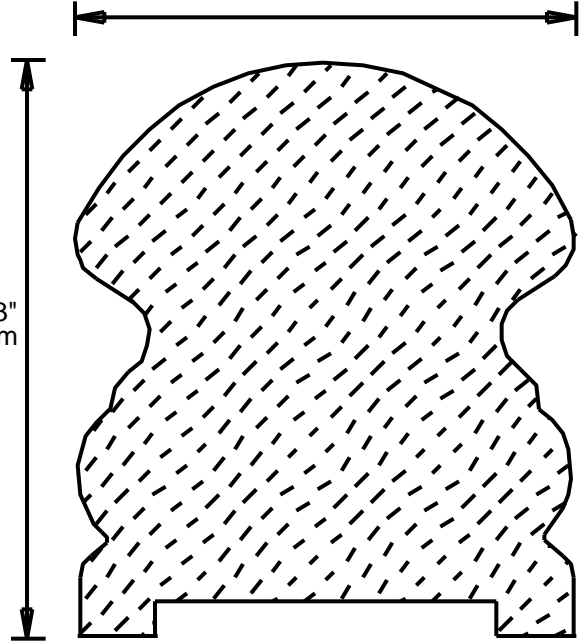

2.437"
61.90mm

**PRINT
THIS SECTION**

**ORDERING
INFORMATION**

**RETURN TO
Table of Contents**

**RETURN TO
Beginning of Section**

WEINIG RAIL MOULDING PATTERNS

HAND RAILS

WEINIG RAIL MOULDING PATTERNS

HAND RAILS

HRP274301

4.375"
111.13mm

HRP301601

1.625"
41.28mm

HRP302201

2.25"
57.15mm

**PRINT
THIS SECTION**

**ORDERING
INFORMATION**

**RETURN TO
Table of Contents**

**RETURN TO
Beginning of Section**

WEINIG RAIL MOULDING PATTERNS

HAND RAILS

HRP302501

2.5"
63.50mm

3"
76.20mm

HRP302601

2.625"
66.68mm

3"
76.20mm

HRP302701

2.75"
69.85mm

3"
76.20mm

HRP303001

3"
76.20mm