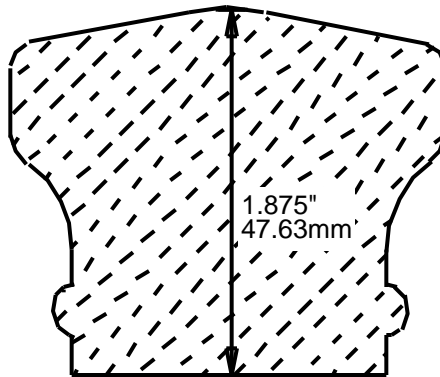

HRP155501

5.5"
139.70mm

HRP155503

5.5"
139.70mm

HRP162801

2.875"
73.03mm

HRP172901

2.938"
74.63mm

HRP173001

3"
76.20mm

HRP175302

3"
76.20mm

**PRINT
THIS SECTION**

**RETURN TO
Beginning of Section**

**RETURN TO
Table of Contents**

**ORDERING
INFORMATION**

WEINIG RAIL MOULDING PATTERNS HAND RAILS

HRP175501
5.5"
139.70mm

HRP182200
2.25"
57.15mm

HRP182801
2.812"
71.42mm

HRP182802
2.812"
71.42mm

**PRINT
THIS SECTION**

**ORDERING
INFORMATION**

**RETURN TO
Table of Contents**