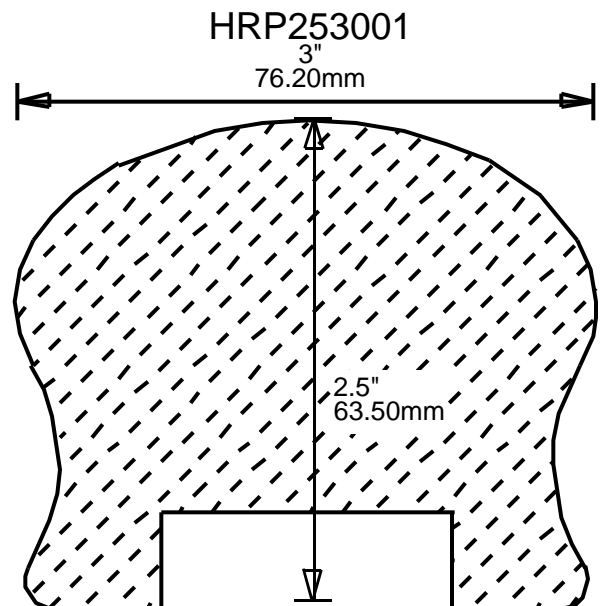

HRP223701
3.75"
95.25mm

**PRINT
THIS SECTION**

**RETURN TO
Beginning of Section**

**RETURN TO
Table of Contents**

**ORDERING
INFORMATION**

WEINIG RAIL MOULDING PATTERNS HAND RAILS

HRP224500
4.856"
123.34mm

HRP232200
2.25"
57.15mm

HRP232201
2.25"
57.15mm

HRP232202
2.25"
57.15mm

HRP232203
2.25"
57.15mm

**PRINT
THIS SECTION**

**ORDERING
INFORMATION**

**RETURN TO
Table of Contents**

**RETURN TO
Beginning of Section**

WEINIG RAIL MOULDING PATTERNS

HAND RAILS

**PRINT
THIS SECTION**

**RETURN TO
Beginning of Section**

**RETURN TO
Table of Contents**

**ORDERING
INFORMATION**

WEINIG RAIL MOULDING PATTERNS HAND RAILS

**PRINT
THIS SECTION**

**ORDERING
INFORMATION**

**RETURN TO
Table of Contents**

**RETURN TO
Beginning of Section**

WEINIG RAIL MOULDING PATTERNS

HAND RAILS

HRP254701
4.75"
120.65mm

HRP262000
2"
50.80mm

HRP262501
2.5"
63.50mm

WEINIG RAIL MOULDING PATTERNS