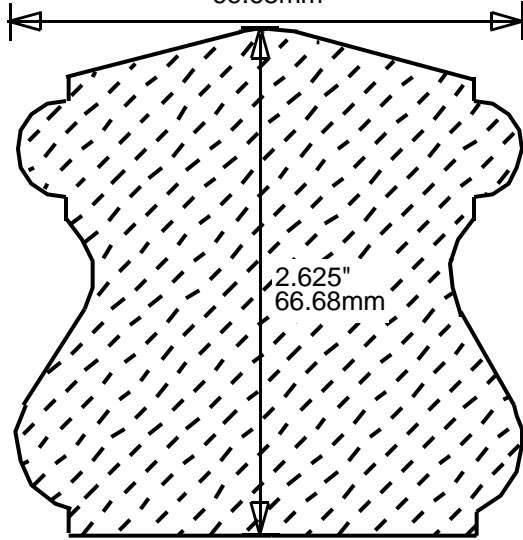

HRP232201
2.25"
57.15mm

HRP232202
2.25"
57.15mm

HRP232203
2.25"
57.15mm

**PRINT
THIS SECTION**

**ORDERING
INFORMATION**

**RETURN TO
Table of Contents**

**RETURN TO
Beginning of Section**

WEINIG RAIL MOULDING PATTERNS

**RETURN TO
Table of Contents**

**RETURN TO
Beginning of Section**

WEINIG RAIL MOULDING PATTERNS

HAND RAILS

HRP254701
4.75"
120.65mm

HRP262000
2"
50.80mm

HRP262501
2.5"
63.50mm

WEINIG RAIL MOULDING PATTERNS

HAND RAILS

HRP262601

2.625"
66.68mm

HRP271501

2"
50.80mm

HRP272400

2.437"
61.90mm

HRP272401

2.437"
61.90mm

**PRINT
THIS SECTION**

**ORDERING
INFORMATION**

**RETURN TO
Table of Contents**

**RETURN TO
Beginning of Section**

WEINIG RAIL MOULDING PATTERNS

HAND RAILS

WEINIG RAIL MOULDING PATTERNS