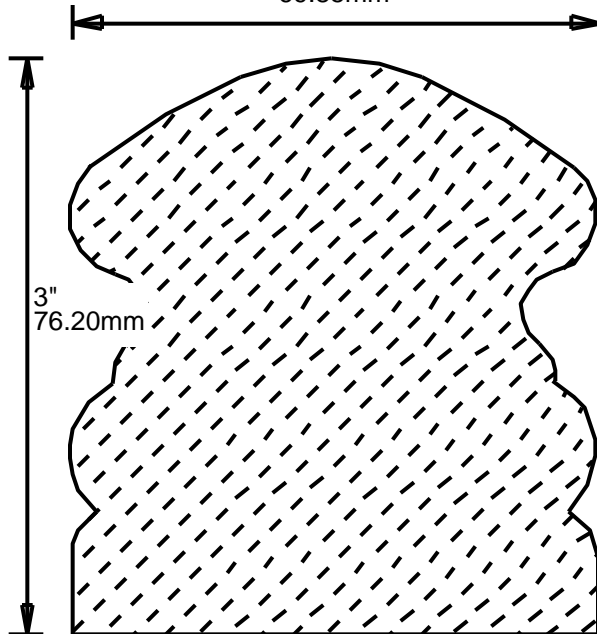

**RETURN TO
Table of Contents**

**RETURN TO
Beginning of Section**

WEINIG RAIL MOULDING PATTERNS

HAND RAILS

HRP254701
4.75"
120.65mm

HRP262000
2"
50.80mm

HRP262501
2.5"
63.50mm

WEINIG RAIL MOULDING PATTERNS HAND RAILS

HRP262601

2.625"
66.68mm

HRP271501

2"
50.80mm

HRP272400

2.437"
61.90mm

HRP272401

2.437"
61.90mm

**ORDERING
INFORMATION**

**RETURN TO
Table of Contents**

**RETURN TO
Beginning of Section**

WEINIG RAIL MOULDING PATTERNS

HAND RAILS

HRP302501
2.5"
63.50mm

HRP302601
2.625"
66.68mm

HRP302701
2.75"
69.85mm

HRP303001
3"
76.20mm

WEINIG RAIL MOULDING PATTERNS HAND RAILS

**PRINT
THIS SECTION**

**ORDERING
INFORMATION**

**RETURN TO
Table of Contents**

**RETURN TO
Beginning of Section**