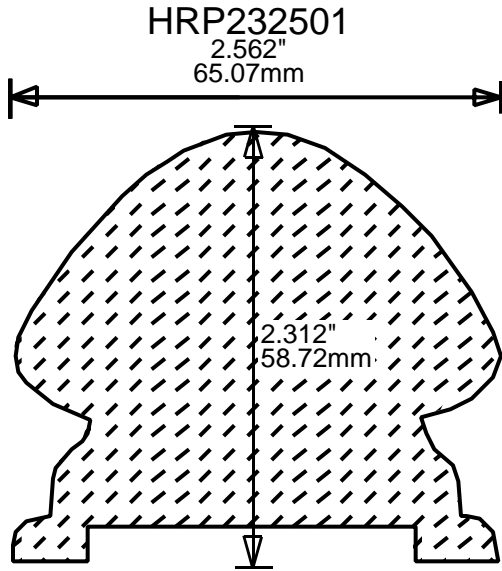

WEINIG RAIL MOULDING PATTERNS

HAND RAILS

**PRINT
THIS SECTION**

**RETURN TO
Beginning of Section**

**RETURN TO
Table of Contents**

**ORDERING
INFORMATION**