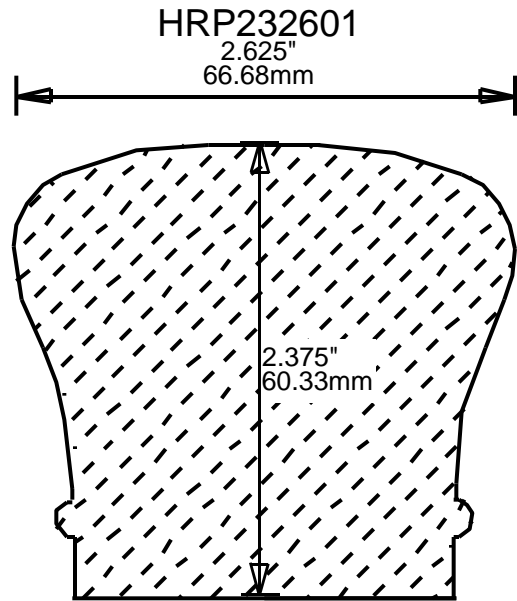

WEINIG RAIL MOULDING PATTERNS

HAND RAILS

**PRINT
THIS SECTION**

**RETURN TO
Beginning of Section**

**RETURN TO
Table of Contents**

**ORDERING
INFORMATION**