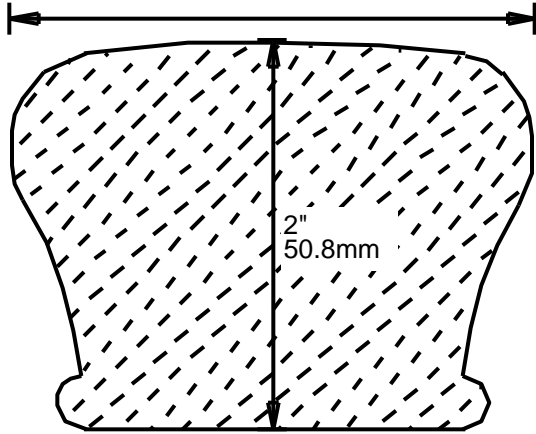

WEINIG RAIL MOULDING PATTERNS

HAND RAILS

HRP202700
2.75"
69.85mm