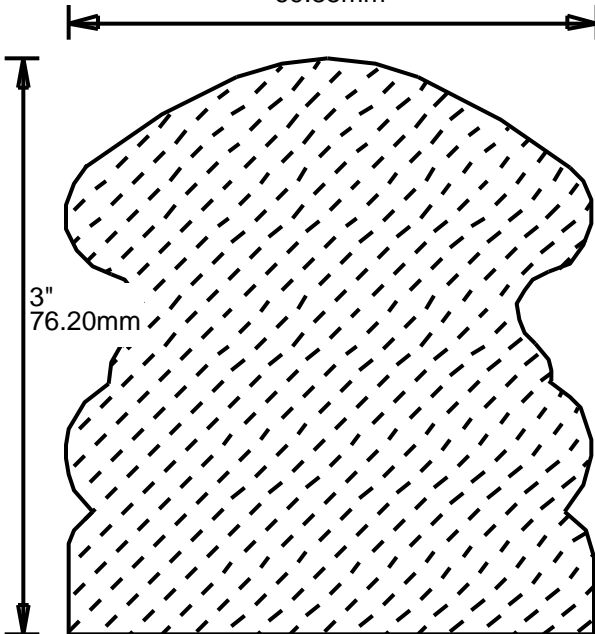

2.437"
61.90mm

**PRINT
THIS SECTION**

**ORDERING
INFORMATION**

**RETURN TO
Table of Contents**

**RETURN TO
Beginning of Section**

WEINIG RAIL MOULDING PATTERNS

HAND RAILS

WEINIG RAIL MOULDING PATTERNS

HAND RAILS

HRP274301

4.375"
111.13mm

HRP301601

1.625"
41.28mm

HRP302201

2.25"
57.15mm

**PRINT
THIS SECTION**

**ORDERING
INFORMATION**

**RETURN TO
Table of Contents**

**RETURN TO
Beginning of Section**

WEINIG RAIL MOULDING PATTERNS

HAND RAILS

HRP302501

2.5"
63.50mm

3"
76.20mm

HRP302601

2.625"
66.68mm

3"
76.20mm

HRP302701

2.75"
69.85mm

3"
76.20mm

HRP303001

3"
76.20mm