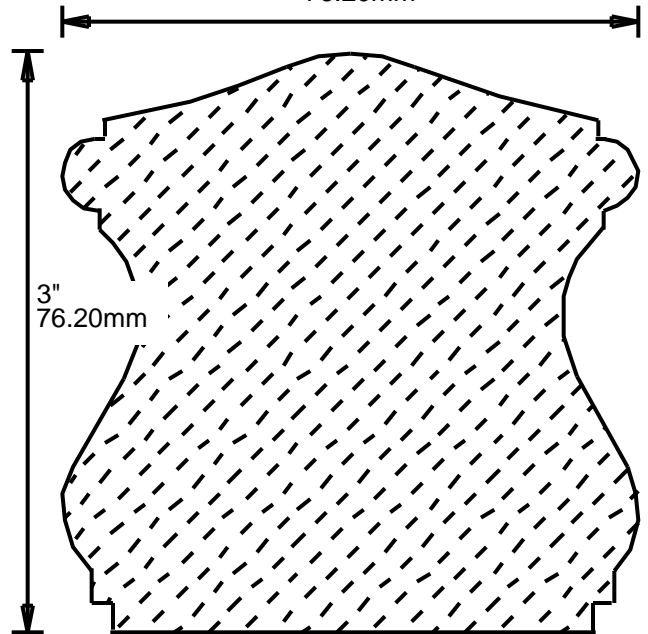

HRP303001
3"
76.20mm