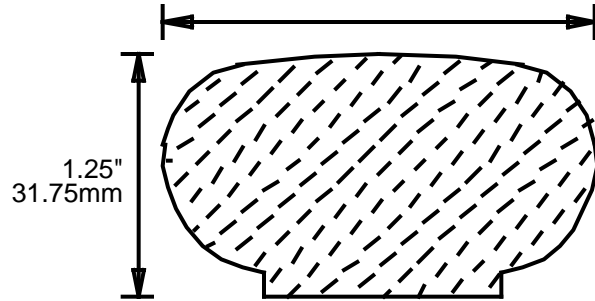

WEINIG RAIL MOULDING PATTERNS HAND RAILS

HRP110001
2.437"
61.90mm

HRP122201
2.25"
57.15mm

HRP122301
2.312"
58.72mm

HRP122501
2.5"
63.50mm

HRP133001
3"
76.20mm

HRP125301
5.375"
136.53mm

**PRINT
THIS SECTION**

**ORDERING
INFORMATION**

**RETURN TO
Table of Contents**

**RETURN TO
Beginning of Section**

WEINIG RAIL MOULDING PATTERNS

HAND RAILS

HRP132201

2.25"
57.15mm

1.375"
34.93mm

HRP133201

3.25"
82.55mm

1.375"
34.93mm

HRP145301

5.375"
136.53mm

1.406"
35.71mm

HRP153502

5.5"
139.70mm