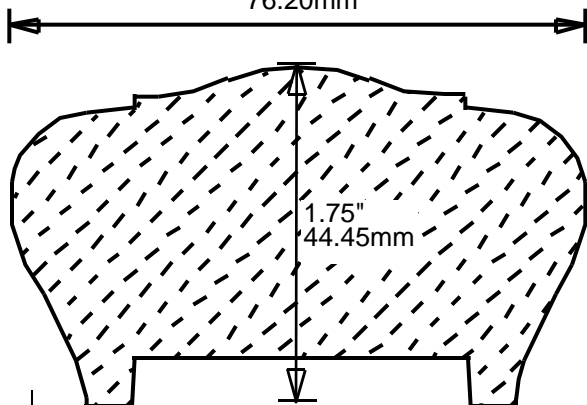

HRP155500

5.5"
139.70mm

**PRINT
THIS SECTION**

**ORDERING
INFORMATION**

**RETURN TO
Table of Contents**

**RETURN TO
Beginning of Section**

WEINIG RAIL MOULDING PATTERNS

HAND RAILS

HRP155501

5.5"
139.70mm

HRP155503

5.5"
139.70mm

HRP162801

2.875"
73.03mm

HRP172901

2.938"
74.63mm

HRP173001

3"
76.20mm

HRP175302

3"
76.20mm

**PRINT
THIS SECTION**

**RETURN TO
Beginning of Section**

**RETURN TO
Table of Contents**

**ORDERING
INFORMATION**