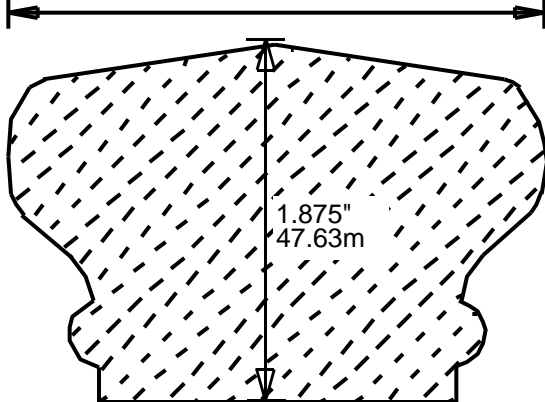

WEINIG RAIL MOULDING PATTERNS HAND RAILS

HRP175501
5.5"
139.70mm

HRP182200
2.25"
57.15mm

HRP182801
2.812"
71.42mm

HRP182802
2.812"
71.42mm

**PRINT
THIS SECTION**

**ORDERING
INFORMATION**

**RETURN TO
Table of Contents**