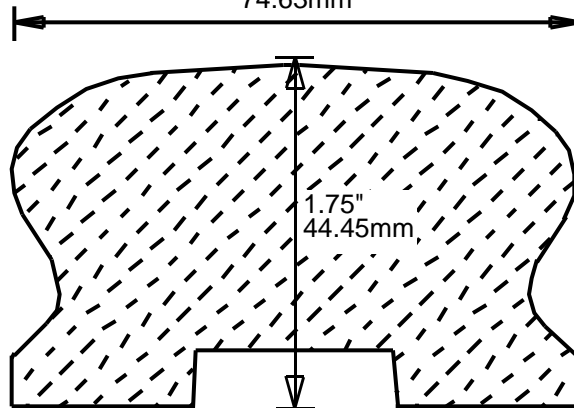

HRP155500

5.5"
139.70mm

**PRINT
THIS SECTION**

**ORDERING
INFORMATION**

**RETURN TO
Table of Contents**

**RETURN TO
Beginning of Section**

WEINIG RAIL MOULDING PATTERNS

HAND RAILS

HRP155501

5.5"
139.70mm

HRP155503

5.5"
139.70mm

HRP162801

2.875"
73.03mm

HRP172901

2.938"
74.63mm

HRP173001

3"
76.20mm

HRP175302

3"
76.20mm

**PRINT
THIS SECTION**

**RETURN TO
Beginning of Section**

**RETURN TO
Table of Contents**

**ORDERING
INFORMATION**