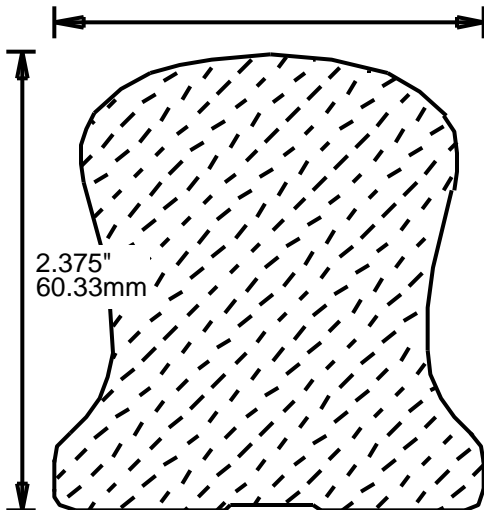

WEINIG RAIL MOULDING PATTERNS HAND RAILS

HRP175501
5.5"
139.70mm

HRP182200
2.25"
57.15mm

HRP182801
2.812"
71.42mm

HRP182802
2.812"
71.42mm

**PRINT
THIS SECTION**

**ORDERING
INFORMATION**

**RETURN TO
Table of Contents**

**RETURN TO
Beginning of Section**

WEINIG RAIL MOULDING PATTERNS

HAND RAILS

HRP202700
2.75"
69.85mm

HRP203201
3.25"
82.55mm

HRP222600
2.625"
66.68mm

HRP222601
2.625"
66.68mm

HRP223201
3.25"
82.55mm

HRP223701
3.75"
95.25mm

**PRINT
THIS SECTION**

**RETURN TO
Beginning of Section**

**RETURN TO
Table of Contents**

**ORDERING
INFORMATION**

WEINIG RAIL MOULDING PATTERNS HAND RAILS

HRP224500
4.856"
123.34mm

HRP232200
2.25"
57.15mm

HRP232201
2.25"
57.15mm

HRP232202
2.25"
57.15mm

HRP232203
2.25"
57.15mm

**PRINT
THIS SECTION**

**ORDERING
INFORMATION**

**RETURN TO
Table of Contents**

**RETURN TO
Beginning of Section**

WEINIG RAIL MOULDING PATTERNS