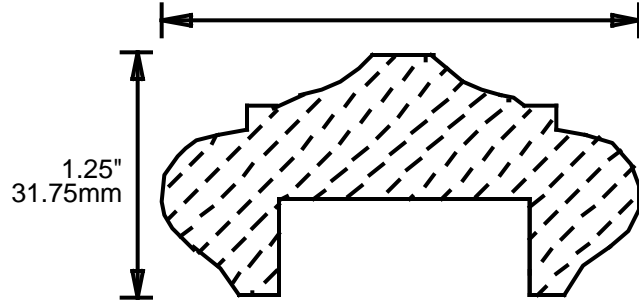

WEINIG RAIL MOULDING PATTERNS HAND RAILS

HRP110001
2.437"
61.90mm

HRP122201
2.25"
57.15mm

HRP122301
2.312"
58.72mm

HRP122501
2.5"
63.50mm

HRP133001
3"
76.20mm

HRP125301
5.375"
136.53mm

**PRINT
THIS SECTION**

**ORDERING
INFORMATION**

**RETURN TO
Table of Contents**

**RETURN TO
Beginning of Section**

WEINIG RAIL MOULDING PATTERNS

HAND RAILS

HRP132201

2.25"
57.15mm

1.375"
34.93mm

HRP133201

3.25"
82.55mm

1.375"
34.93mm

HRP145301

5.375"
136.53mm

1.406"
35.71mm

HRP153502

5.5"
139.70mm