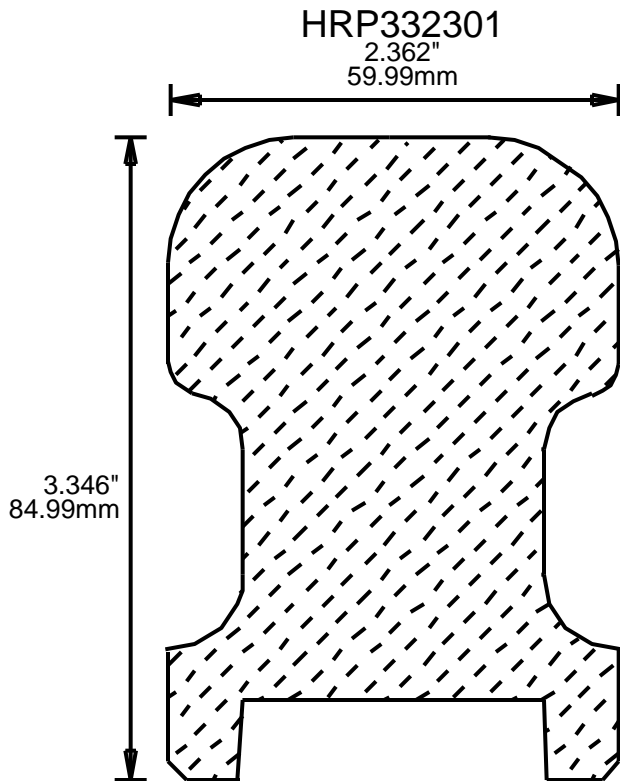

WEINIG RAIL MOULDING PATTERNS HAND RAILS

**PRINT
THIS SECTION**

**ORDERING
INFORMATION**

**RETURN TO
Table of Contents**

**RETURN TO
Beginning of Section**