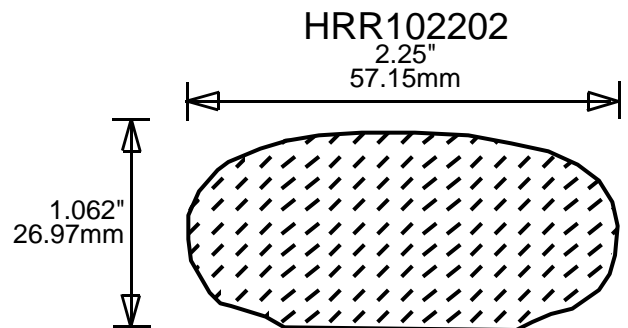

HAND RAILS

HRP274301

4.375"
111.13mm

HRP301601

1.625"
41.28mm

HRP302201

2.25"
57.15mm

**PRINT
THIS SECTION**

**ORDERING
INFORMATION**

**RETURN TO
Table of Contents**

**RETURN TO
Beginning of Section**

WEINIG RAIL MOULDING PATTERNS

HAND RAILS

HRP302501

2.5"
63.50mm

3"
76.20mm

HRP302601

2.625"
66.68mm

3"
76.20mm

HRP302701

2.75"
69.85mm

3"
76.20mm

HRP303001

3"
76.20mm

3"
76.20mm

WEINIG RAIL MOULDING PATTERNS HAND RAILS

**PRINT
THIS SECTION**

**ORDERING
INFORMATION**

**RETURN TO
Table of Contents**

**RETURN TO
Beginning of Section**