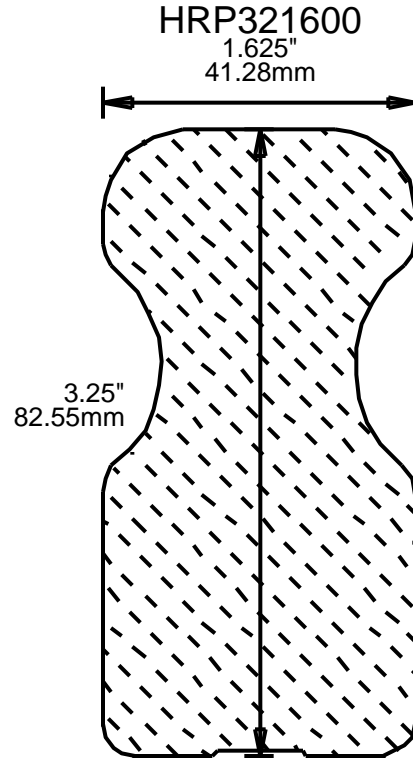

WEINIG RAIL MOULDING PATTERNS HAND RAILS

**PRINT
THIS SECTION**

**ORDERING
INFORMATION**

**RETURN TO
Table of Contents**

**RETURN TO
Beginning of Section**