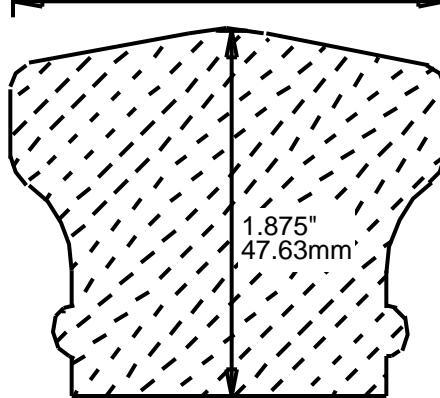

HRP155501

5.5"
139.70mm

HRP155503

5.5"
139.70mm

HRP162801

2.875"
73.03mm

HRP172901

2.938"
74.63mm

HRP173001

3"
76.20mm

HRP175302

3"
76.20mm

**PRINT
THIS SECTION**

**RETURN TO
Beginning of Section**

**RETURN TO
Table of Contents**

**ORDERING
INFORMATION**

WEINIG RAIL MOULDING PATTERNS HAND RAILS

HRP175501
5.5"
139.70mm

HRP182200
2.25"
57.15mm

HRP182801
2.812"
71.42mm

HRP182802
2.812"
71.42mm

**PRINT
THIS SECTION**

**ORDERING
INFORMATION**

**RETURN TO
Table of Contents**