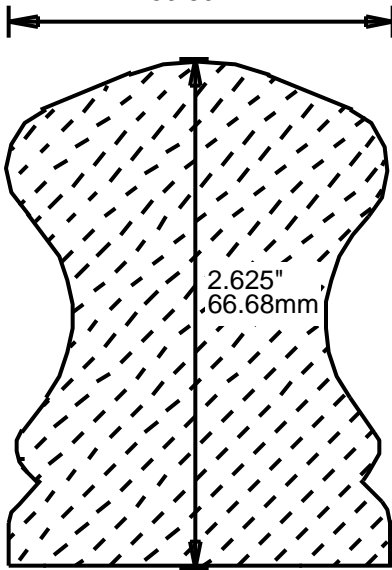

HRP223701
3.75"
95.25mm

**PRINT
THIS SECTION**

**RETURN TO
Beginning of Section**

**RETURN TO
Table of Contents**

**ORDERING
INFORMATION**

WEINIG RAIL MOULDING PATTERNS HAND RAILS

HRP224500
4.856"
123.34mm

HRP232200
2.25"
57.15mm

HRP232201
2.25"
57.15mm

HRP232202
2.25"
57.15mm

HRP232203
2.25"
57.15mm

**PRINT
THIS SECTION**

**ORDERING
INFORMATION**

**RETURN TO
Table of Contents**

**RETURN TO
Beginning of Section**

WEINIG RAIL MOULDING PATTERNS

**RETURN TO
Table of Contents**

**RETURN TO
Beginning of Section**

WEINIG RAIL MOULDING PATTERNS

HAND RAILS

HRP254701
4.75"
120.65mm

HRP262000
2"
50.80mm

HRP262501
2.5"
63.50mm

WEINIG RAIL MOULDING PATTERNS HAND RAILS

HRP262601

2.625"
66.68mm

HRP271501

2"
50.80mm

HRP272400

2.437"
61.90mm

HRP272401

2.437"
61.90mm