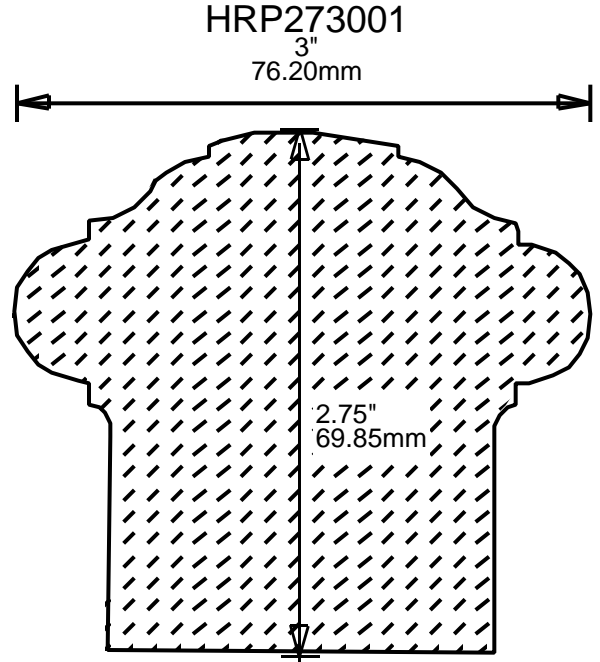

**RETURN TO
Table of Contents**

**RETURN TO
Beginning of Section**

WEINIG RAIL MOULDING PATTERNS

HAND RAILS

HRP254701
4.75"
120.65mm

HRP262000
2"
50.80mm

HRP262501
2.5"
63.50mm

WEINIG RAIL MOULDING PATTERNS HAND RAILS

HRP262601

2.625"
66.68mm

HRP271501

2"
50.80mm

HRP272400

2.437"
61.90mm

HRP272401

2.437"
61.90mm

**PRINT
THIS SECTION**

**ORDERING
INFORMATION**

**RETURN TO
Table of Contents**

**RETURN TO
Beginning of Section**

WEINIG RAIL MOULDING PATTERNS

HAND RAILS

WEINIG RAIL MOULDING PATTERNS HAND RAILS

**PRINT
THIS SECTION**

**ORDERING
INFORMATION**

**RETURN TO
Table of Contents**

**RETURN TO
Beginning of Section**

WEINIG RAIL MOULDING PATTERNS

HAND RAILS

HRP302501
2.5"
63.50mm

HRP302601
2.625"
66.68mm

HRP302701
2.75"
69.85mm