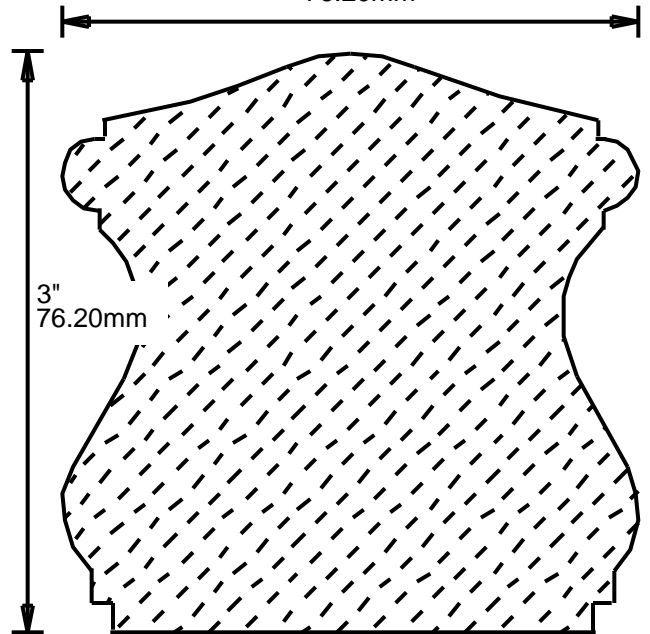

HRP303001

3"
76.20mm

3"
76.20mm