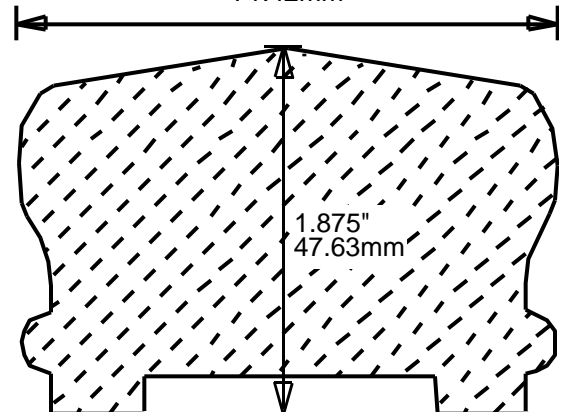

WEINIG RAIL MOULDING PATTERNS HAND RAILS

HRP175501
5.5"
139.70mm

HRP182200
2.25"
57.15mm

HRP182801
2.812"
71.42mm

HRP182802
2.812"
71.42mm

**PRINT
THIS SECTION**

**ORDERING
INFORMATION**

**RETURN TO
Table of Contents**