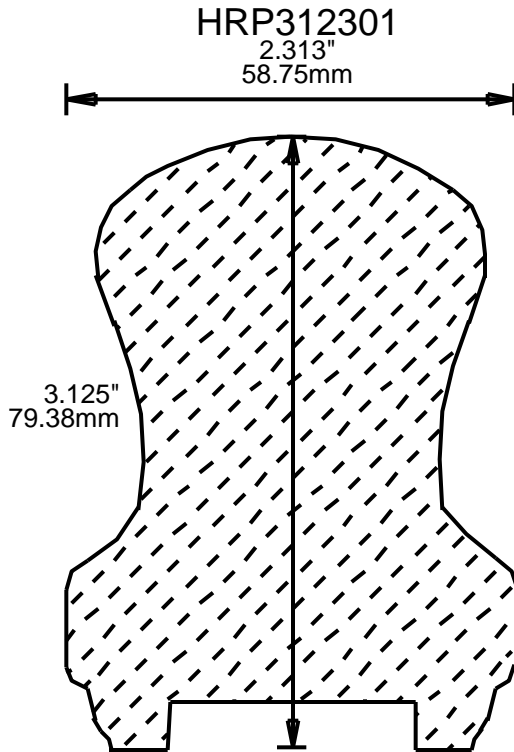

WEINIG RAIL MOULDING PATTERNS HAND RAILS

**PRINT
THIS SECTION**

**ORDERING
INFORMATION**

**RETURN TO
Table of Contents**

**RETURN TO
Beginning of Section**