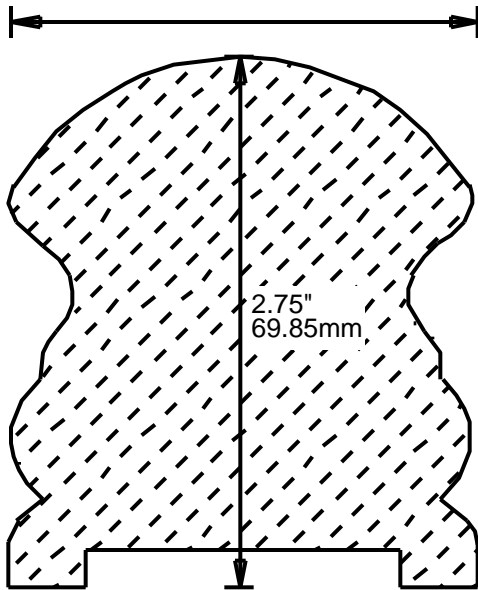

HRP232201
2.25"
57.15mm

HRP232202
2.25"
57.15mm

HRP232203
2.25"
57.15mm

**PRINT
THIS SECTION**

**ORDERING
INFORMATION**

**RETURN TO
Table of Contents**

**RETURN TO
Beginning of Section**

WEINIG RAIL MOULDING PATTERNS

**RETURN TO
Table of Contents**

**RETURN TO
Beginning of Section**

WEINIG RAIL MOULDING PATTERNS

HAND RAILS

HRP254701
4.75"
120.65mm

HRP262000
2"
50.80mm

HRP262501
2.5"
63.50mm

WEINIG RAIL MOULDING PATTERNS

HAND RAILS

HRP262601

2.625"
66.68mm

HRP271501

2"
50.80mm

HRP272400

2.437"
61.90mm

HRP272401

2.437"
61.90mm

**PRINT
THIS SECTION**

**ORDERING
INFORMATION**

**RETURN TO
Table of Contents**

**RETURN TO
Beginning of Section**

WEINIG RAIL MOULDING PATTERNS

HAND RAILS

WEINIG RAIL MOULDING PATTERNS