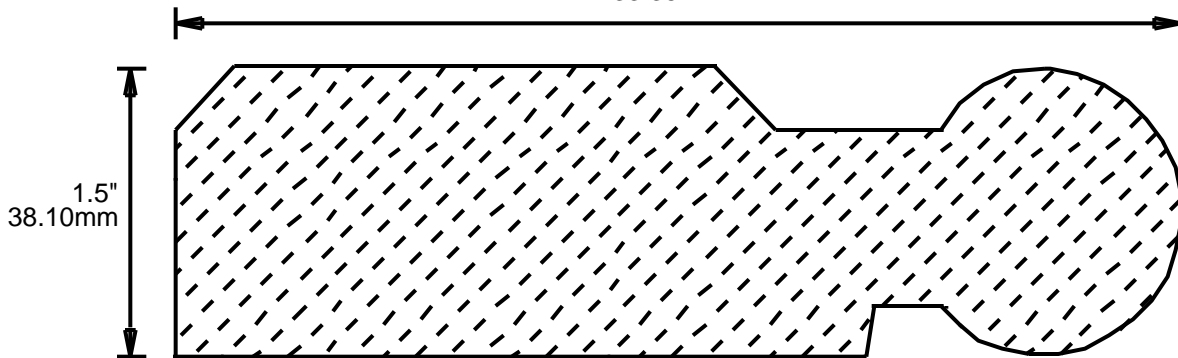

HRP133201

3.25"
82.55mm

1.375"
34.93mm

HRP145301

5.375"
136.53mm

1.406"
35.71mm

HRP153502

5.5"
139.70mm

1.375"
34.93mm

WEINIG RAIL MOULDING PATTERNS HAND RAILS

HRP154701

4.75"
120.65mm

HRP155200

5.25"
133.35mm

HRP155201

5.25"
133.35mm