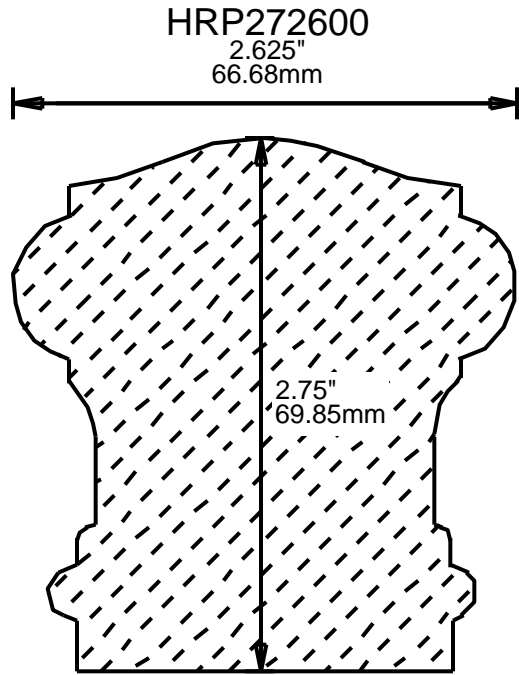

WEINIG RAIL MOULDING PATTERNS

HAND RAILS