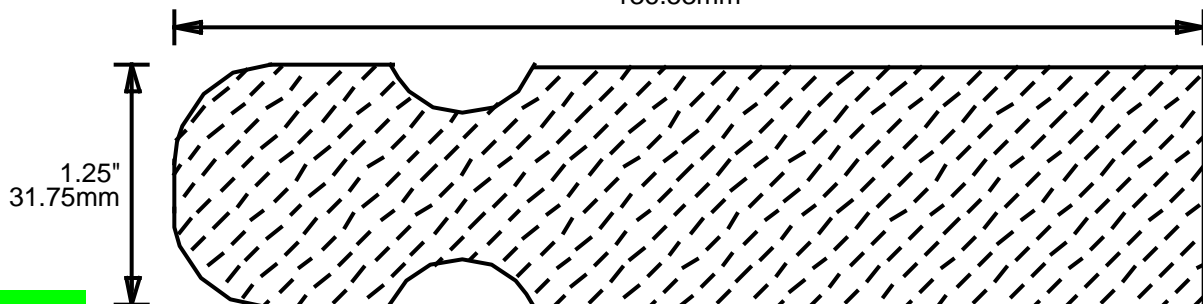

WEINIG RAIL MOULDING PATTERNS HAND RAILS

HRP110001
2.437"
61.90mm

HRP122201
2.25"
57.15mm

HRP122301
2.312"
58.72mm

HRP122501
2.5"
63.50mm

HRP133001
3"
76.20mm

HRP125301
5.375"
136.53mm

**PRINT
THIS SECTION**