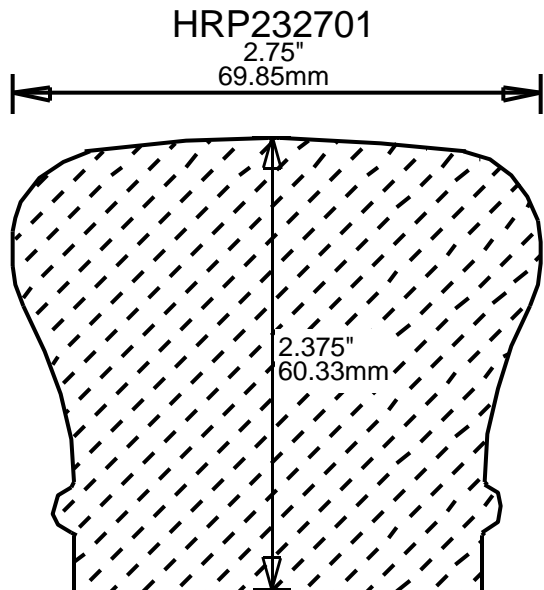

WEINIG RAIL MOULDING PATTERNS

HAND RAILS

**PRINT
THIS SECTION**

**RETURN TO
Beginning of Section**

**RETURN TO
Table of Contents**

**ORDERING
INFORMATION**