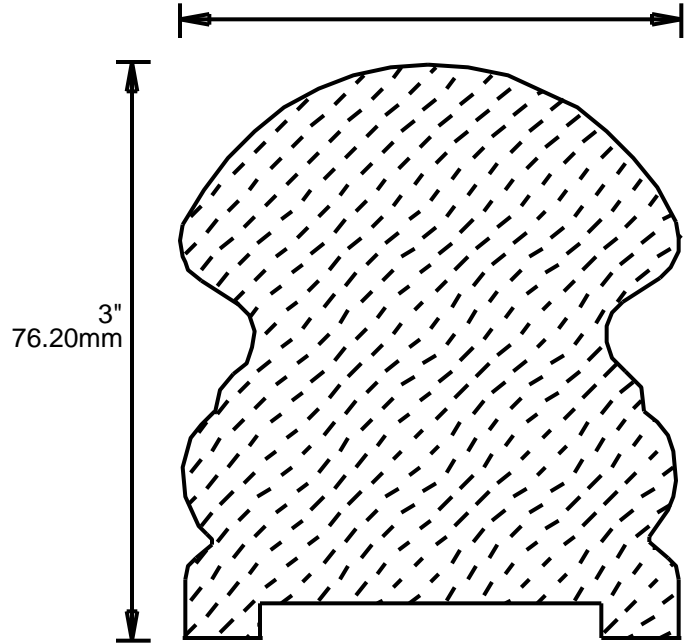

**RETURN TO
Table of Contents**

**RETURN TO
Beginning of Section**

WEINIG RAIL MOULDING PATTERNS

HAND RAILS

HRP254701
4.75"
120.65mm

HRP262000
2"
50.80mm

HRP262501
2.5"
63.50mm

WEINIG RAIL MOULDING PATTERNS HAND RAILS

HRP262601

2.625"
66.68mm

HRP271501

2"
50.80mm

HRP272400

2.437"
61.90mm

HRP272401

2.437"
61.90mm

**ORDERING
INFORMATION**

**RETURN TO
Table of Contents**

**RETURN TO
Beginning of Section**

WEINIG RAIL MOULDING PATTERNS

HAND RAILS

HRP302501
2.5"
63.50mm

HRP302601
2.625"
66.68mm

HRP302701
2.75"
69.85mm

HRP303001
3"
76.20mm

WEINIG RAIL MOULDING PATTERNS HAND RAILS

**PRINT
THIS SECTION**

**ORDERING
INFORMATION**

**RETURN TO
Table of Contents**

**RETURN TO
Beginning of Section**