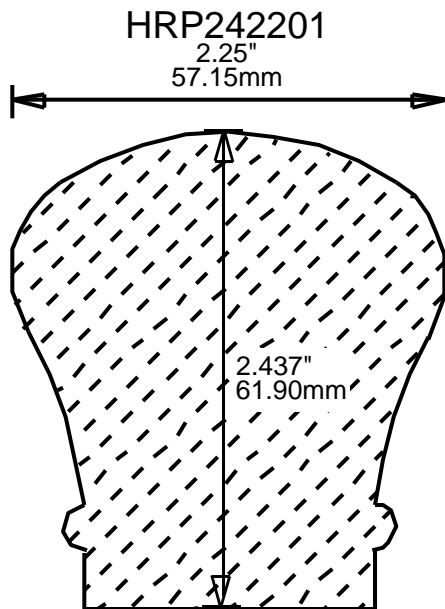

HRP223701
3.75"
95.25mm

**PRINT
THIS SECTION**

**RETURN TO
Beginning of Section**

**RETURN TO
Table of Contents**

**ORDERING
INFORMATION**

WEINIG RAIL MOULDING PATTERNS HAND RAILS

HRP224500
4.856"
123.34mm

HRP232200
2.25"
57.15mm

HRP232201
2.25"
57.15mm

HRP232202
2.25"
57.15mm

HRP232203
2.25"
57.15mm

**PRINT
THIS SECTION**

**ORDERING
INFORMATION**

**RETURN TO
Table of Contents**

**RETURN TO
Beginning of Section**

WEINIG RAIL MOULDING PATTERNS

HAND RAILS

**PRINT
THIS SECTION**

**RETURN TO
Beginning of Section**

**RETURN TO
Table of Contents**

**ORDERING
INFORMATION**

WEINIG RAIL MOULDING PATTERNS HAND RAILS

**PRINT
THIS SECTION**

**ORDERING
INFORMATION**

**RETURN TO
Table of Contents**

**RETURN TO
Beginning of Section**

WEINIG RAIL MOULDING PATTERNS

HAND RAILS

HRP254701
4.75"
120.65mm

HRP262000
2"
50.80mm

HRP262501
2.5"
63.50mm

WEINIG RAIL MOULDING PATTERNS