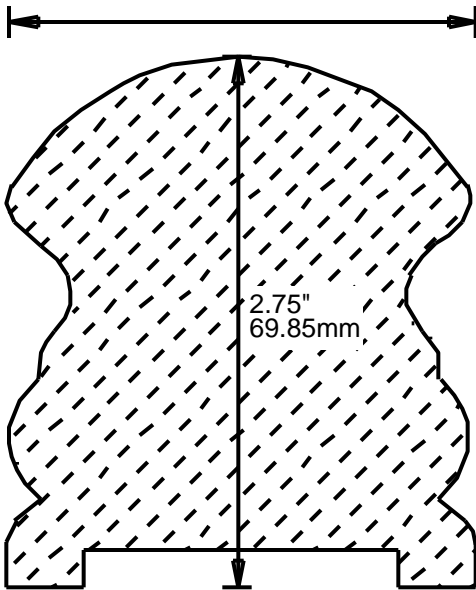

HRP232201
2.25"
57.15mm

HRP232202
2.25"
57.15mm

HRP232203
2.25"
57.15mm

**PRINT
THIS SECTION**

**ORDERING
INFORMATION**

**RETURN TO
Table of Contents**

**RETURN TO
Beginning of Section**

WEINIG RAIL MOULDING PATTERNS

**RETURN TO
Table of Contents**

**RETURN TO
Beginning of Section**

WEINIG RAIL MOULDING PATTERNS

HAND RAILS

HRP254701
4.75"
120.65mm

HRP262000
2"
50.80mm

HRP262501
2.5"
63.50mm

WEINIG RAIL MOULDING PATTERNS HAND RAILS

HRP262601

2.625"
66.68mm

HRP271501

2"
50.80mm

HRP272400

2.437"
61.90mm

HRP272401

2.437"
61.90mm

**ORDERING
INFORMATION**

**RETURN TO
Table of Contents**

**RETURN TO
Beginning of Section**

WEINIG RAIL MOULDING PATTERNS

HAND RAILS

HRP302501
2.5"
63.50mm

HRP302601
2.625"
66.68mm

HRP302701
2.75"
69.85mm