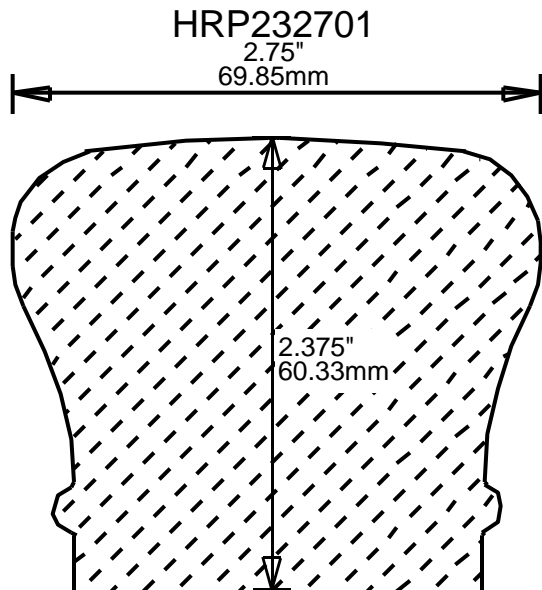

WEINIG RAIL MOULDING PATTERNS

HAND RAILS

**PRINT
THIS SECTION**

**RETURN TO
Beginning of Section**

**RETURN TO
Table of Contents**

**ORDERING
INFORMATION**