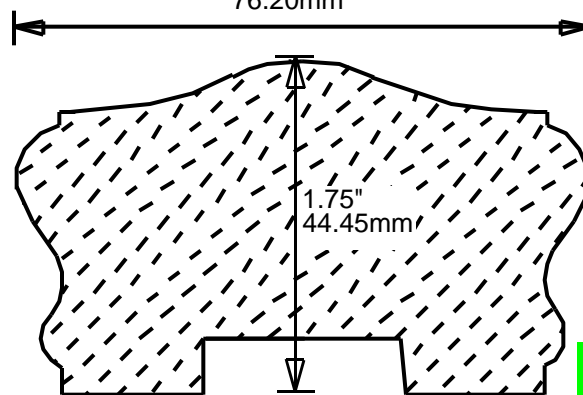

HRP155500

5.5"
139.70mm

**PRINT
THIS SECTION**

**ORDERING
INFORMATION**

**RETURN TO
Table of Contents**

**RETURN TO
Beginning of Section**

WEINIG RAIL MOULDING PATTERNS

HAND RAILS

HRP155501

5.5"
139.70mm

HRP155503

5.5"
139.70mm

HRP162801

2.875"
73.03mm

HRP172901

2.938"
74.63mm

HRP173001

3"
76.20mm

HRP175302

3"
76.20mm

**PRINT
THIS SECTION**

**RETURN TO
Beginning of Section**

**RETURN TO
Table of Contents**

**ORDERING
INFORMATION**