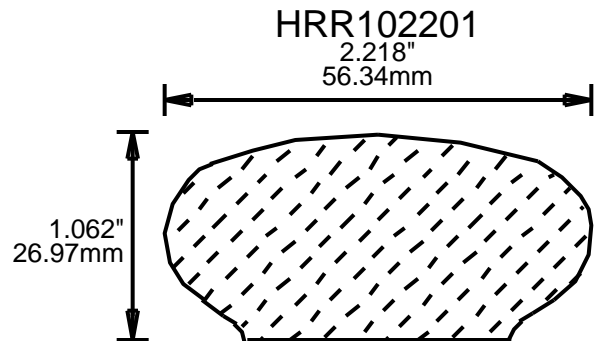

HAND RAILS

HRP274301

4.375"
111.13mm

HRP301601

1.625"
41.28mm

HRP302201

2.25"
57.15mm

**PRINT
THIS SECTION**

**ORDERING
INFORMATION**

**RETURN TO
Table of Contents**

**RETURN TO
Beginning of Section**

WEINIG RAIL MOULDING PATTERNS

HAND RAILS

HRP302501

2.5"
63.50mm

3"
76.20mm

HRP302601

2.625"
66.68mm

3"
76.20mm

HRP302701

2.75"
69.85mm

3"
76.20mm

HRP303001

3"
76.20mm

3"
76.20mm

WEINIG RAIL MOULDING PATTERNS HAND RAILS

**PRINT
THIS SECTION**

**ORDERING
INFORMATION**

**RETURN TO
Table of Contents**

**RETURN TO
Beginning of Section**