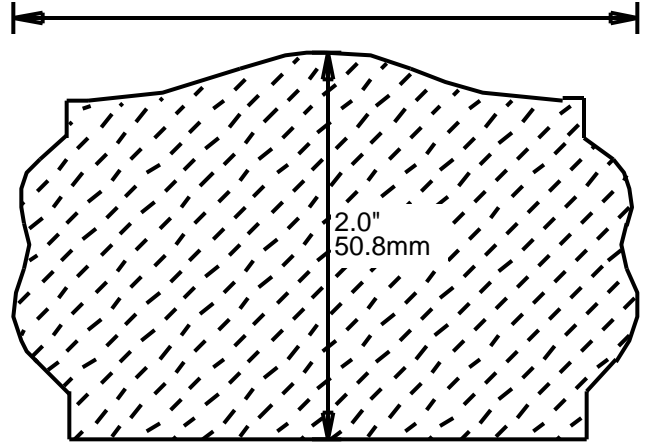

WEINIG RAIL MOULDING PATTERNS HAND RAILS

HRP175501
5.5"
139.70mm

HRP182200
2.25"
57.15mm

HRP182801
2.812"
71.42mm

HRP182802
2.812"
71.42mm

**PRINT
THIS SECTION**

**ORDERING
INFORMATION**

**RETURN TO
Table of Contents**

**RETURN TO
Beginning of Section**

WEINIG RAIL MOULDING PATTERNS

HAND RAILS

HRP202700
2.75"
69.85mm

HRP203201
3.25"
82.55mm

HRP222600
2.625"
66.68mm

HRP222601
2.625"
66.68mm

HRP223201
3.25"
82.55mm