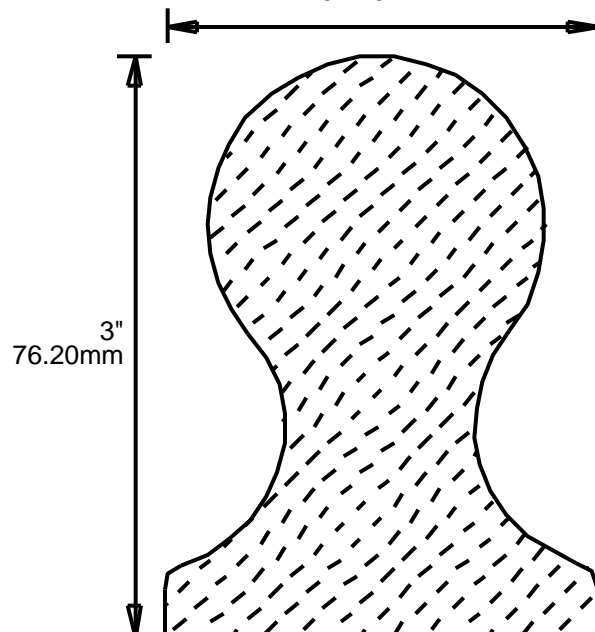

2.437"
61.90mm

**PRINT
THIS SECTION**

**ORDERING
INFORMATION**

**RETURN TO
Table of Contents**

**RETURN TO
Beginning of Section**

WEINIG RAIL MOULDING PATTERNS

HAND RAILS

WEINIG RAIL MOULDING PATTERNS

HAND RAILS

HRP274301

4.375"
111.13mm

HRP301601

1.625"
41.28mm

HRP302201

2.25"
57.15mm

**PRINT
THIS SECTION**

**ORDERING
INFORMATION**

**RETURN TO
Table of Contents**

**RETURN TO
Beginning of Section**

WEINIG RAIL MOULDING PATTERNS

HAND RAILS

HRP302501

2.5"
63.50mm

3"
76.20mm

HRP302601

2.625"
66.68mm

3"
76.20mm

HRP302701

2.75"
69.85mm

3"
76.20mm

HRP303001

3"
76.20mm