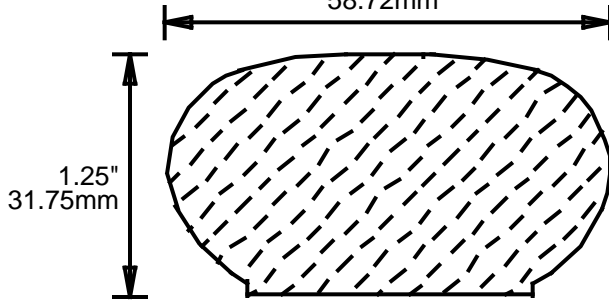

WEINIG RAIL MOULDING PATTERNS HAND RAILS

HRP110001
2.437"
61.90mm

HRP122201
2.25"
57.15mm

HRP122301
2.312"
58.72mm

HRP122501
2.5"
63.50mm

HRP133001
3"
76.20mm

HRP125301
5.375"
136.53mm

**PRINT
THIS SECTION**

**ORDERING
INFORMATION**

**RETURN TO
Table of Contents**

**RETURN TO
Beginning of Section**

WEINIG RAIL MOULDING PATTERNS

HAND RAILS

HRP132201

2.25"
57.15mm

1.375"
34.93mm

HRP133201

3.25"
82.55mm

1.375"
34.93mm

HRP145301

5.375"
136.53mm

1.406"
35.71mm

HRP153502

5.5"
139.70mm