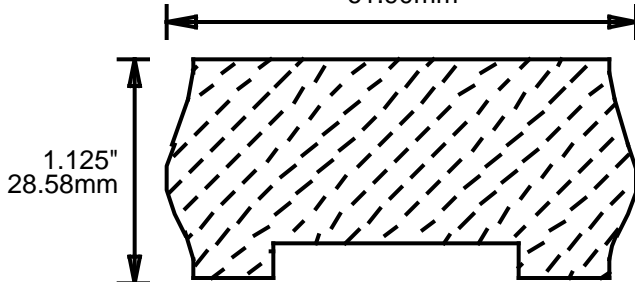

WEINIG RAIL MOULDING PATTERNS HAND RAILS

HRP110001
2.437"
61.90mm

HRP122201
2.25"
57.15mm

HRP122301
2.312"
58.72mm

HRP122501
2.5"
63.50mm

HRP133001
3"
76.20mm

HRP125301
5.375"
136.53mm

**PRINT
THIS SECTION**