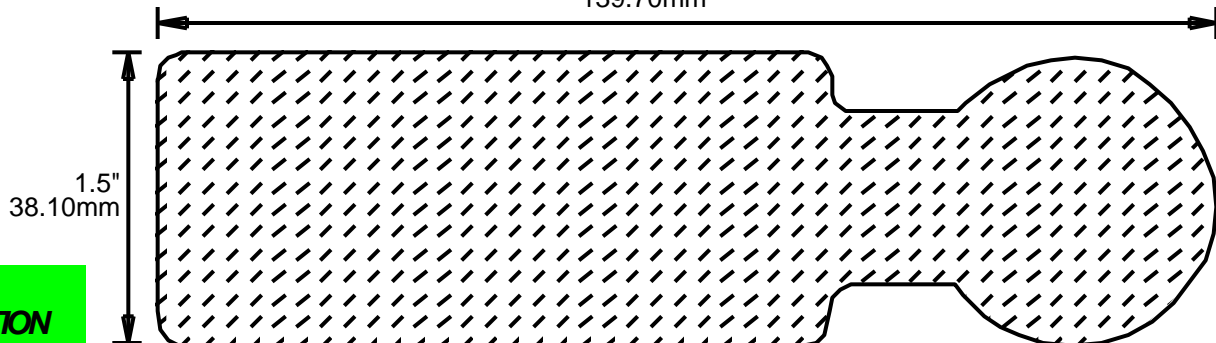

HRP155500

5.5"
139.70mm