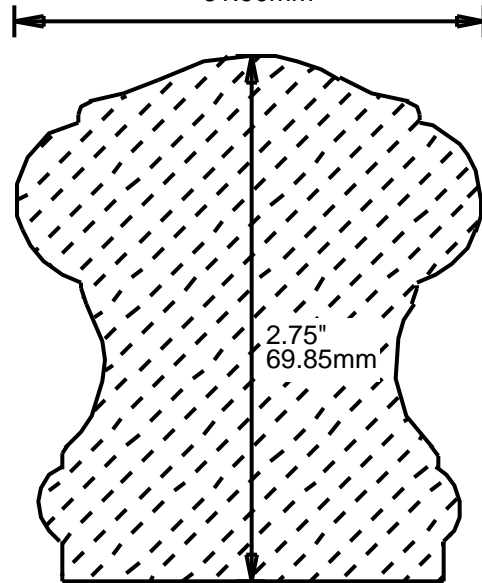

HRP232201
2.25"
57.15mm

HRP232202
2.25"
57.15mm

HRP232203
2.25"
57.15mm

**PRINT
THIS SECTION**

**ORDERING
INFORMATION**

**RETURN TO
Table of Contents**

**RETURN TO
Beginning of Section**

WEINIG RAIL MOULDING PATTERNS

**RETURN TO
Table of Contents**

**RETURN TO
Beginning of Section**

WEINIG RAIL MOULDING PATTERNS

HAND RAILS

HRP254701
4.75"
120.65mm

HRP262000
2"
50.80mm

HRP262501
2.5"
63.50mm

WEINIG RAIL MOULDING PATTERNS

HAND RAILS

HRP262601

2.625"
66.68mm

HRP271501

2"
50.80mm

HRP272400

2.437"
61.90mm

HRP272401

2.437"
61.90mm

**PRINT
THIS SECTION**

**ORDERING
INFORMATION**

**RETURN TO
Table of Contents**

**RETURN TO
Beginning of Section**

WEINIG RAIL MOULDING PATTERNS

HAND RAILS

WEINIG RAIL MOULDING PATTERNS