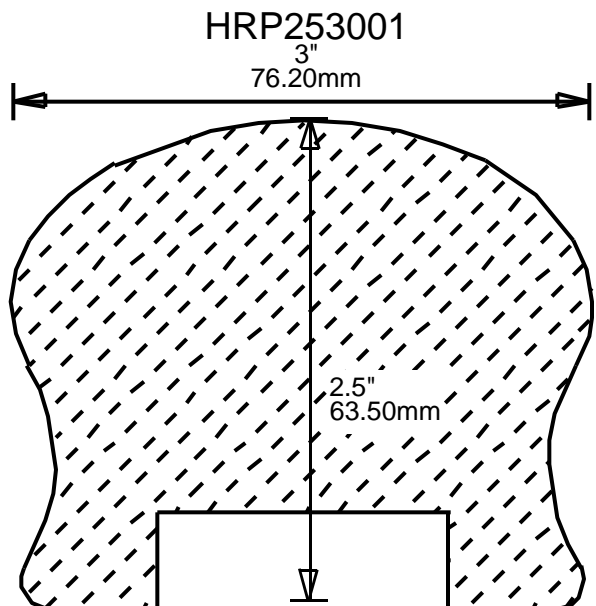

HRP254701
4.75"
120.65mm

WEINIG RAIL MOULDING PATTERNS HAND RAILS

**PRINT
THIS SECTION**

**ORDERING
INFORMATION**

**RETURN TO
Table of Contents**

**RETURN TO
Beginning of Section**