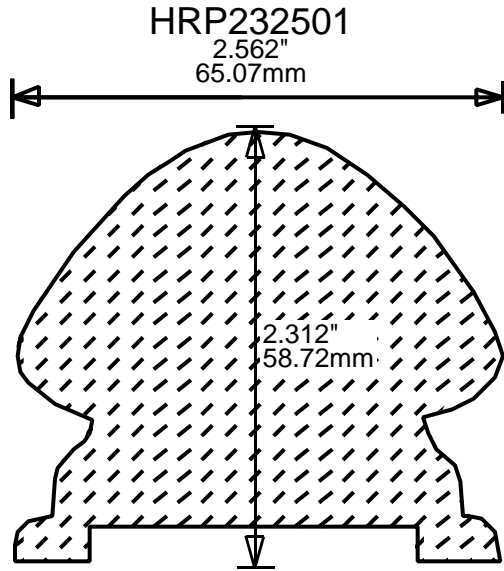

WEINIG RAIL MOULDING PATTERNS

HAND RAILS

**PRINT
THIS SECTION**

**RETURN TO
Beginning of Section**

**RETURN TO
Table of Contents**

**ORDERING
INFORMATION**