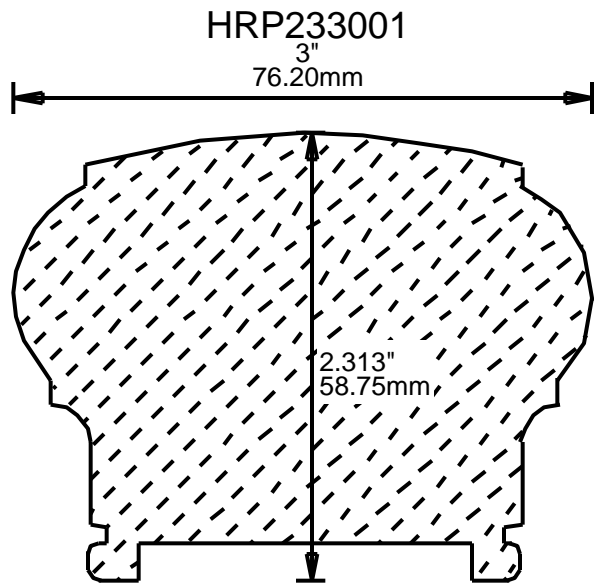

WEINIG RAIL MOULDING PATTERNS HAND RAILS

**PRINT
THIS SECTION**

**ORDERING
INFORMATION**

**RETURN TO
Table of Contents**

**RETURN TO
Beginning of Section**