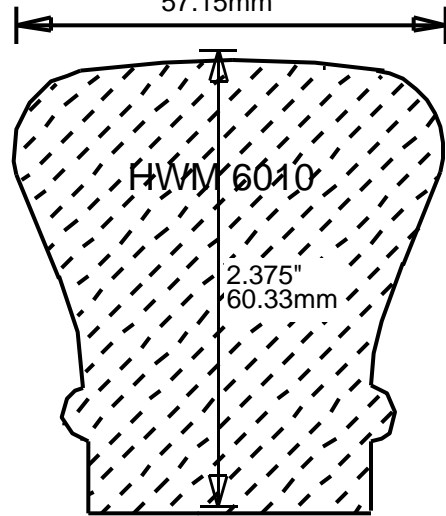

WEINIG RAIL MOULDING PATTERNS HAND RAILS

HRP175501
5.5"
139.70mm

HRP182200
2.25"
57.15mm

HRP182801
2.812"
71.42mm

HRP182802
2.812"
71.42mm

**PRINT
THIS SECTION**

**ORDERING
INFORMATION**

**RETURN TO
Table of Contents**

**RETURN TO
Beginning of Section**

WEINIG RAIL MOULDING PATTERNS

HAND RAILS

HRP202700
2.75"
69.85mm

HRP203201
3.25"
82.55mm

HRP222600
2.625"
66.68mm

HRP222601
2.625"
66.68mm

HRP223201
3.25"
82.55mm

HRP223701
3.75"
95.25mm

**PRINT
THIS SECTION**

**RETURN TO
Beginning of Section**

**RETURN TO
Table of Contents**

**ORDERING
INFORMATION**

WEINIG RAIL MOULDING PATTERNS HAND RAILS

HRP224500
4.856"
123.34mm

HRP232200
2.25"
57.15mm

HRP232201
2.25"
57.15mm

HRP232202
2.25"
57.15mm

HRP232203
2.25"
57.15mm

**PRINT
THIS SECTION**

**ORDERING
INFORMATION**

**RETURN TO
Table of Contents**

**RETURN TO
Beginning of Section**

WEINIG RAIL MOULDING PATTERNS