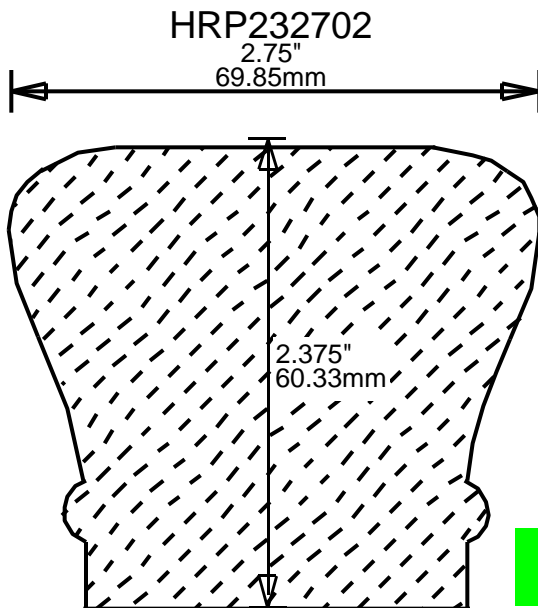

WEINIG RAIL MOULDING PATTERNS

HAND RAILS

**PRINT
THIS SECTION**

**RETURN TO
Beginning of Section**

**RETURN TO
Table of Contents**

**ORDERING
INFORMATION**