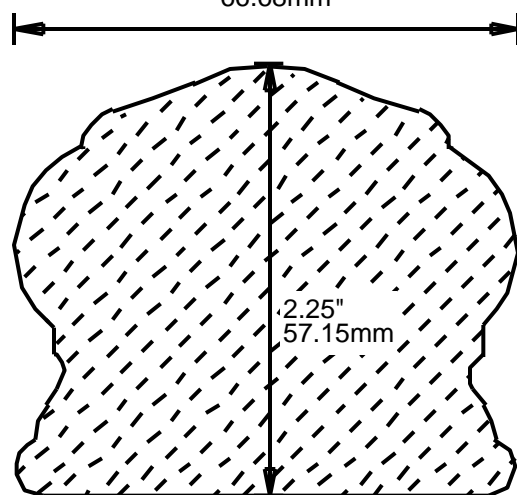

WEINIG RAIL MOULDING PATTERNS HAND RAILS

HRP175501
5.5"
139.70mm

HRP182200
2.25"
57.15mm

HRP182801
2.812"
71.42mm

HRP182802
2.812"
71.42mm

**PRINT
THIS SECTION**

**ORDERING
INFORMATION**

**RETURN TO
Table of Contents**

**RETURN TO
Beginning of Section**

WEINIG RAIL MOULDING PATTERNS

HAND RAILS

HRP202700
2.75"
69.85mm

HRP203201
3.25"
82.55mm

HRP222600
2.625"
66.68mm

HRP222601
2.625"
66.68mm

HRP223201
3.25"
82.55mm

HRP223701
3.75"
95.25mm

**PRINT
THIS SECTION**

**RETURN TO
Beginning of Section**

**RETURN TO
Table of Contents**

**ORDERING
INFORMATION**

WEINIG RAIL MOULDING PATTERNS HAND RAILS

HRP224500
4.856"
123.34mm

HRP232200
2.25"
57.15mm