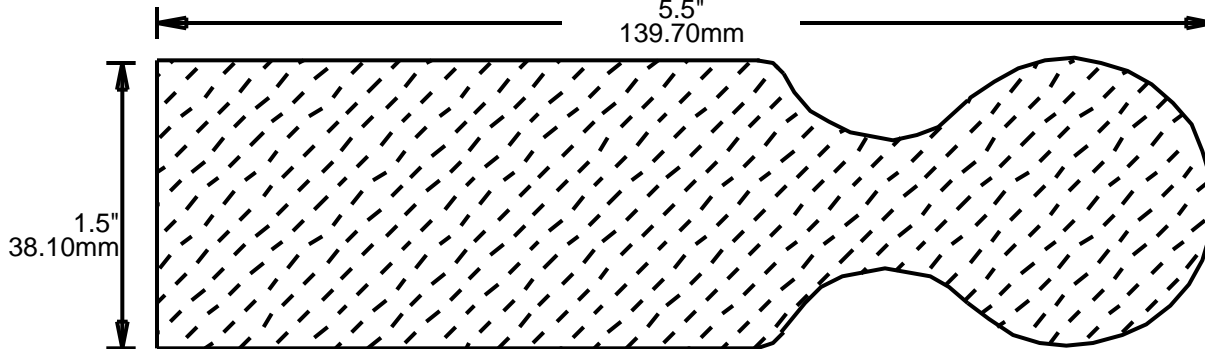

WEINIG RAIL MOULDING PATTERNS

HAND RAILS

HRP155501

5.5"
139.70mm

HRP155503

5.5"
139.70mm

HRP162801

2.875"
73.03mm

HRP172901

2.938"
74.63mm

HRP173001

3"
76.20mm

HRP175302

3"
76.20mm

**PRINT
THIS SECTION**

**RETURN TO
Beginning of Section**

**RETURN TO
Table of Contents**

**ORDERING
INFORMATION**