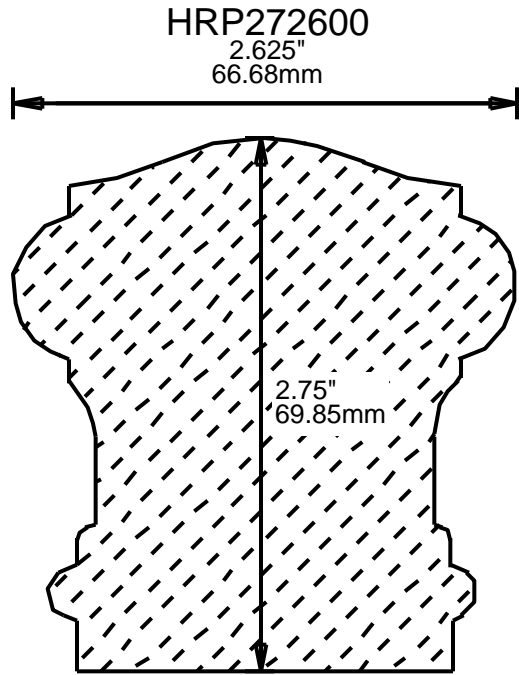

**RETURN TO
Table of Contents**

**RETURN TO
Beginning of Section**

WEINIG RAIL MOULDING PATTERNS

HAND RAILS

HRP254701
4.75"
120.65mm

HRP262000
2"
50.80mm

HRP262501
2.5"
63.50mm

WEINIG RAIL MOULDING PATTERNS

HAND RAILS

HRP262601

2.625"
66.68mm

HRP271501

2"
50.80mm

HRP272400

2.437"
61.90mm

HRP272401

2.437"
61.90mm

**PRINT
THIS SECTION**

**ORDERING
INFORMATION**

**RETURN TO
Table of Contents**

**RETURN TO
Beginning of Section**

WEINIG RAIL MOULDING PATTERNS

HAND RAILS

WEINIG RAIL MOULDING PATTERNS

HAND RAILS

HRP274301

4.375"
111.13mm

HRP301601

1.625"
41.28mm

HRP302201

2.25"
57.15mm

**PRINT
THIS SECTION**