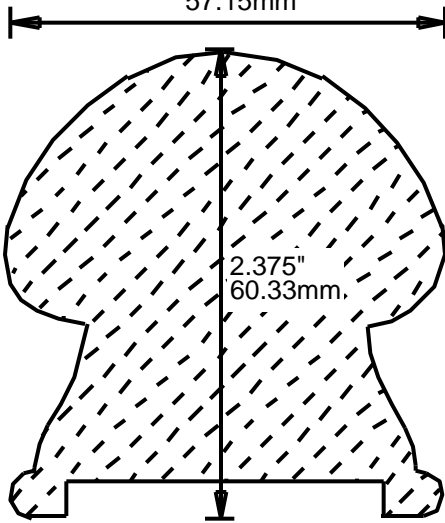

WEINIG RAIL MOULDING PATTERNS HAND RAILS

HRP175501
5.5"
139.70mm

HRP182200
2.25"
57.15mm

HRP182801
2.812"
71.42mm

HRP182802
2.812"
71.42mm

**PRINT
THIS SECTION**

**ORDERING
INFORMATION**

**RETURN TO
Table of Contents**

**RETURN TO
Beginning of Section**

WEINIG RAIL MOULDING PATTERNS

HAND RAILS

HRP202700
2.75"
69.85mm

HRP203201
3.25"
82.55mm

HRP222600
2.625"
66.68mm

HRP222601
2.625"
66.68mm

HRP223201
3.25"
82.55mm

HRP223701
3.75"
95.25mm

**PRINT
THIS SECTION**

**RETURN TO
Beginning of Section**

**RETURN TO
Table of Contents**

**ORDERING
INFORMATION**

WEINIG RAIL MOULDING PATTERNS HAND RAILS

HRP224500
4.856"
123.34mm

HRP232200
2.25"
57.15mm

HRP232201
2.25"
57.15mm

HRP232202
2.25"
57.15mm

HRP232203
2.25"
57.15mm

**PRINT
THIS SECTION**

**ORDERING
INFORMATION**

**RETURN TO
Table of Contents**

**RETURN TO
Beginning of Section**

WEINIG RAIL MOULDING PATTERNS