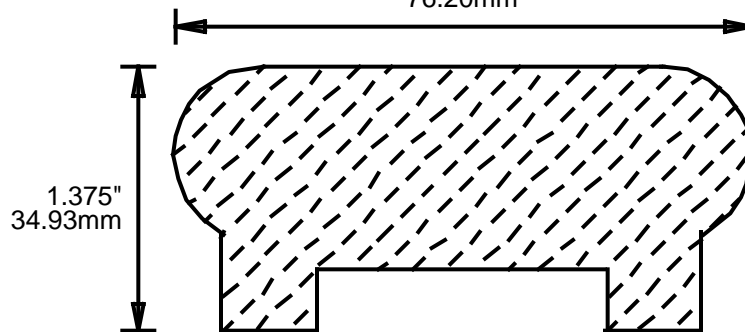

WEINIG RAIL MOULDING PATTERNS HAND RAILS

HRP110001
2.437"
61.90mm

HRP122201
2.25"
57.15mm

HRP122301
2.312"
58.72mm

HRP122501
2.5"
63.50mm

HRP133001
3"
76.20mm

HRP125301
5.375"
136.53mm

**PRINT
THIS SECTION**

**ORDERING
INFORMATION**

**RETURN TO
Table of Contents**

**RETURN TO
Beginning of Section**

WEINIG RAIL MOULDING PATTERNS

HAND RAILS

HRP132201

2.25"
57.15mm

1.375"
34.93mm

HRP133201

3.25"
82.55mm

1.375"
34.93mm

HRP145301

5.375"
136.53mm

1.406"
35.71mm

HRP153502

5.5"
139.70mm