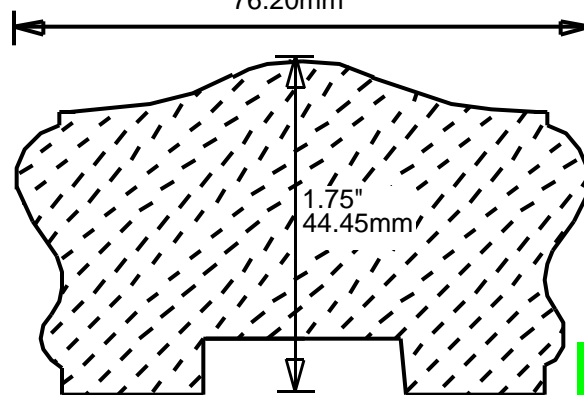

HRP155500

5.5"
139.70mm

**PRINT
THIS SECTION**

**ORDERING
INFORMATION**

**RETURN TO
Table of Contents**

**RETURN TO
Beginning of Section**

WEINIG RAIL MOULDING PATTERNS

HAND RAILS

HRP155501

5.5"
139.70mm

HRP155503

5.5"
139.70mm

HRP162801

2.875"
73.03mm

HRP172901

2.938"
74.63mm

HRP173001

3"
76.20mm

HRP175302

3"
76.20mm

**PRINT
THIS SECTION**

**RETURN TO
Beginning of Section**

**RETURN TO
Table of Contents**

**ORDERING
INFORMATION**