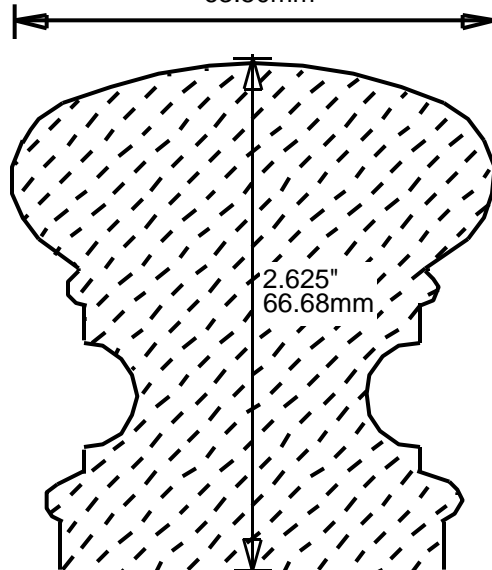

HRP232201
2.25"
57.15mm

HRP232202
2.25"
57.15mm

HRP232203
2.25"
57.15mm

**PRINT
THIS SECTION**

**ORDERING
INFORMATION**

**RETURN TO
Table of Contents**

**RETURN TO
Beginning of Section**

WEINIG RAIL MOULDING PATTERNS

**RETURN TO
Table of Contents**

**RETURN TO
Beginning of Section**

WEINIG RAIL MOULDING PATTERNS

HAND RAILS

HRP254701
4.75"
120.65mm

HRP262000
2"
50.80mm

HRP262501
2.5"
63.50mm

WEINIG RAIL MOULDING PATTERNS

HAND RAILS

HRP262601

2.625"
66.68mm

HRP271501

2"
50.80mm

HRP272400

2.437"
61.90mm

HRP272401

2.437"
61.90mm

**PRINT
THIS SECTION**

**ORDERING
INFORMATION**

**RETURN TO
Table of Contents**

**RETURN TO
Beginning of Section**

WEINIG RAIL MOULDING PATTERNS

HAND RAILS

WEINIG RAIL MOULDING PATTERNS