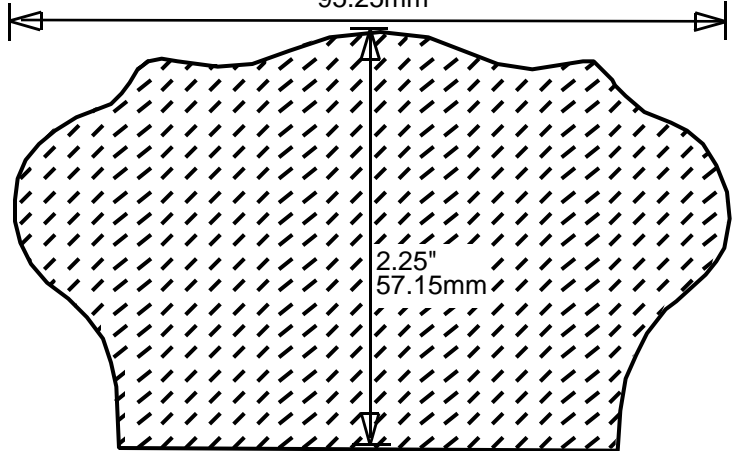

**PRINT
THIS SECTION**

**RETURN TO
Beginning of Section**

**RETURN TO
Table of Contents**

**ORDERING
INFORMATION**