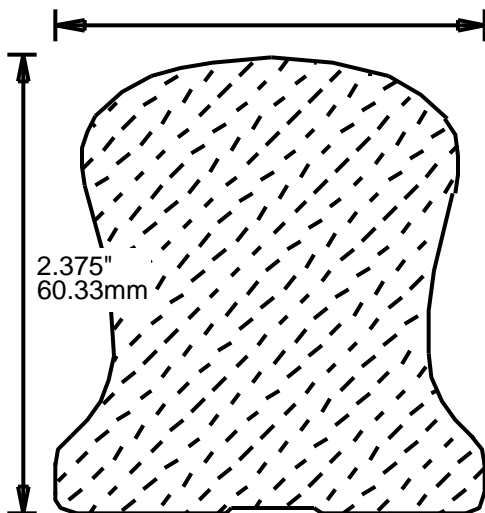

WEINIG RAIL MOULDING PATTERNS HAND RAILS

HRP175501
5.5"
139.70mm

HRP182200
2.25"
57.15mm

HRP182801
2.812"
71.42mm

HRP182802
2.812"
71.42mm

**PRINT
THIS SECTION**

**ORDERING
INFORMATION**

**RETURN TO
Table of Contents**

**RETURN TO
Beginning of Section**

WEINIG RAIL MOULDING PATTERNS

HAND RAILS

HRP202700
2.75"
69.85mm

HRP203201
3.25"
82.55mm

HRP222600
2.625"
66.68mm

HRP222601
2.625"
66.68mm

HRP223201
3.25"
82.55mm

HRP223701
3.75"
95.25mm

**PRINT
THIS SECTION**

**RETURN TO
Beginning of Section**

**RETURN TO
Table of Contents**

**ORDERING
INFORMATION**

WEINIG RAIL MOULDING PATTERNS HAND RAILS

HRP224500
4.856"
123.34mm

HRP232200
2.25"
57.15mm

HRP232201
2.25"
57.15mm

HRP232202
2.25"
57.15mm

HRP232203
2.25"
57.15mm

**PRINT
THIS SECTION**

**ORDERING
INFORMATION**

**RETURN TO
Table of Contents**

**RETURN TO
Beginning of Section**

WEINIG RAIL MOULDING PATTERNS