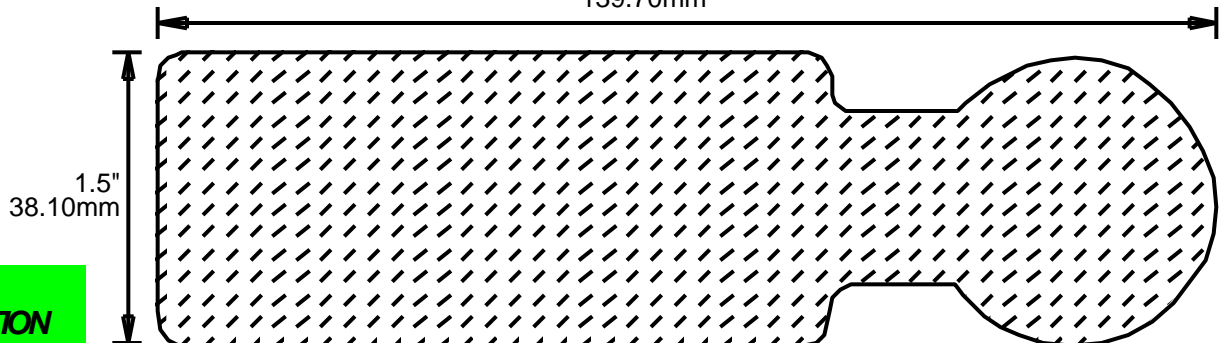

HRP155500

5.5"
139.70mm