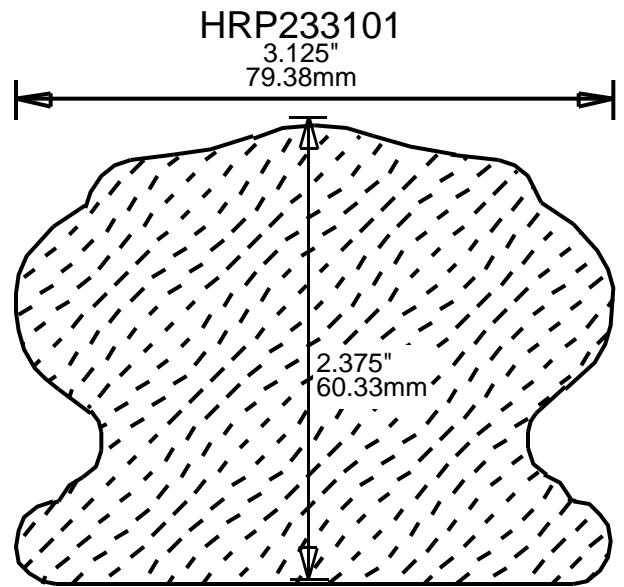

WEINIG RAIL MOULDING PATTERNS HAND RAILS

**PRINT
THIS SECTION**

**ORDERING
INFORMATION**

**RETURN TO
Table of Contents**

**RETURN TO
Beginning of Section**