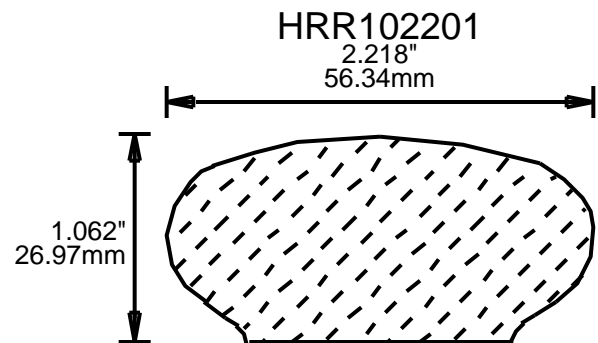

WEINIG RAIL MOULDING PATTERNS HAND RAILS

**PRINT
THIS SECTION**

**ORDERING
INFORMATION**

**RETURN TO
Table of Contents**

**RETURN TO
Beginning of Section**