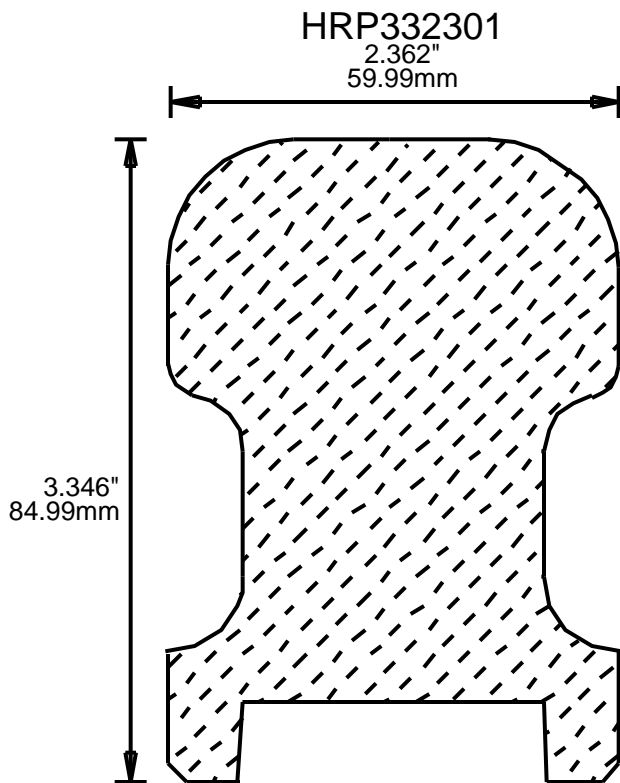

WEINIG RAIL MOULDING PATTERNS HAND RAILS

**PRINT
THIS SECTION**

**ORDERING
INFORMATION**

**RETURN TO
Table of Contents**

**RETURN TO
Beginning of Section**