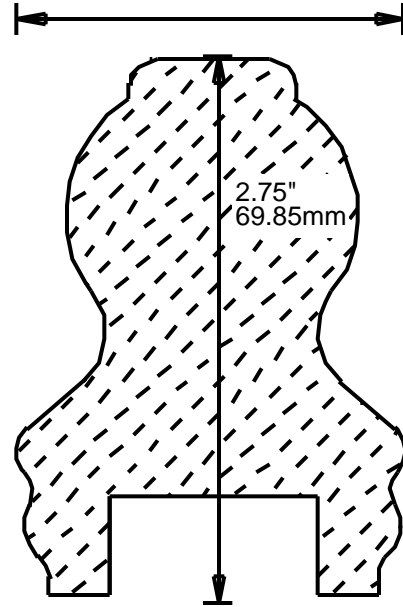

**RETURN TO
Table of Contents**

**RETURN TO
Beginning of Section**

WEINIG RAIL MOULDING PATTERNS

HAND RAILS

HRP254701
4.75"
120.65mm

HRP262000
2"
50.80mm

HRP262501
2.5"
63.50mm

WEINIG RAIL MOULDING PATTERNS

HAND RAILS

HRP262601

2.625"
66.68mm

HRP271501

2"
50.80mm

HRP272400

2.437"
61.90mm

HRP272401

2.437"
61.90mm

**PRINT
THIS SECTION**

**ORDERING
INFORMATION**

**RETURN TO
Table of Contents**

**RETURN TO
Beginning of Section**

WEINIG RAIL MOULDING PATTERNS

HAND RAILS

WEINIG RAIL MOULDING PATTERNS

HAND RAILS

HRP274301

4.375"
111.13mm

HRP301601

1.625"
41.28mm

HRP302201

2.25"
57.15mm

**PRINT
THIS SECTION**