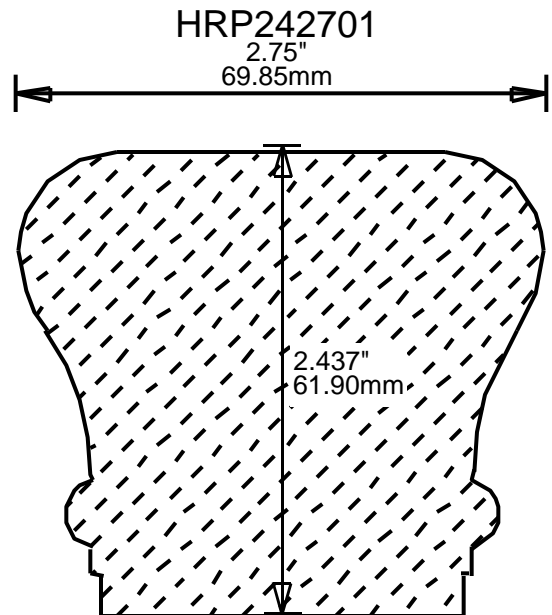

WEINIG RAIL MOULDING PATTERNS HAND RAILS

**PRINT
THIS SECTION**

**ORDERING
INFORMATION**

**RETURN TO
Table of Contents**

**RETURN TO
Beginning of Section**