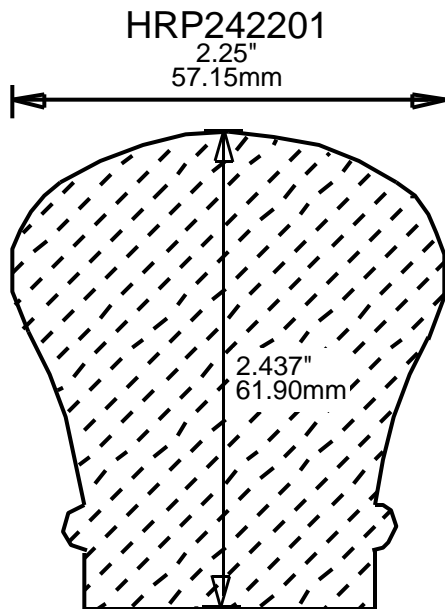

WEINIG RAIL MOULDING PATTERNS HAND RAILS

**PRINT
THIS SECTION**

**ORDERING
INFORMATION**

**RETURN TO
Table of Contents**

**RETURN TO
Beginning of Section**