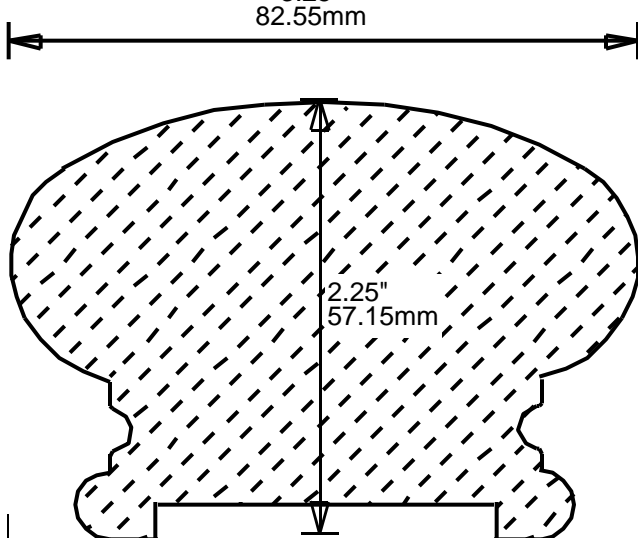

WEINIG RAIL MOULDING PATTERNS HAND RAILS

HRP175501
5.5"
139.70mm

HRP182200
2.25"
57.15mm

HRP182801
2.812"
71.42mm

HRP182802
2.812"
71.42mm

**PRINT
THIS SECTION**

**ORDERING
INFORMATION**

**RETURN TO
Table of Contents**

**RETURN TO
Beginning of Section**

WEINIG RAIL MOULDING PATTERNS

HAND RAILS

HRP202700
2.75"
69.85mm

HRP203201
3.25"
82.55mm

HRP222600
2.625"
66.68mm

HRP222601
2.625"
66.68mm

HRP223201
3.25"
82.55mm

HRP223701
3.75"
95.25mm

**PRINT
THIS SECTION**

**RETURN TO
Beginning of Section**

**RETURN TO
Table of Contents**

**ORDERING
INFORMATION**

WEINIG RAIL MOULDING PATTERNS HAND RAILS

HRP224500
4.856"
123.34mm

HRP232200
2.25"
57.15mm