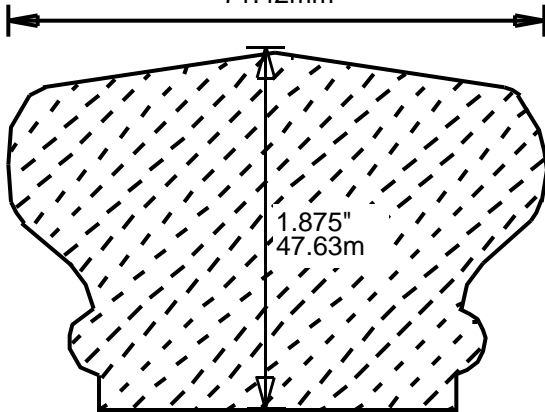

WEINIG RAIL MOULDING PATTERNS HAND RAILS

HRP175501
5.5"
139.70mm

HRP182200
2.25"
57.15mm

HRP182801
2.812"
71.42mm

HRP182802
2.812"
71.42mm

**PRINT
THIS SECTION**

**ORDERING
INFORMATION**

**RETURN TO
Table of Contents**

**RETURN TO
Beginning of Section**

WEINIG RAIL MOULDING PATTERNS

HAND RAILS

HRP202700
2.75"
69.85mm

HRP203201
3.25"
82.55mm

HRP222600
2.625"
66.68mm

HRP222601
2.625"
66.68mm

HRP223201
3.25"
82.55mm