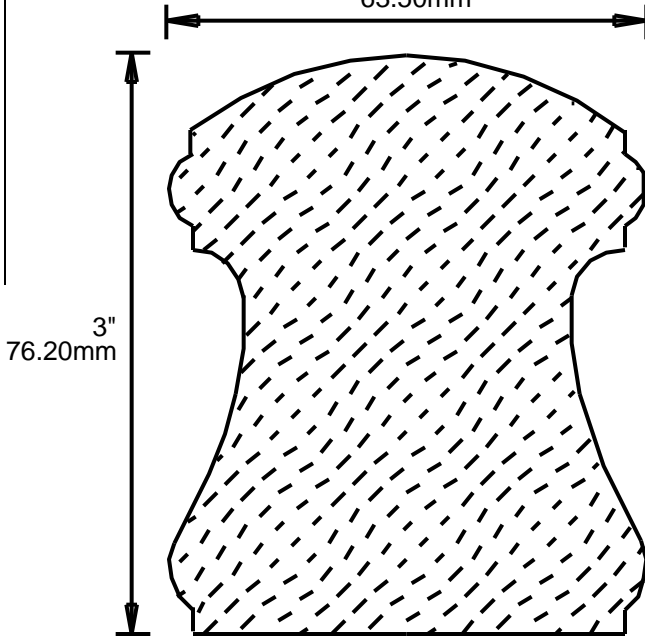

HRP262601

2.625"
66.68mm

HRP271501

2"
50.80mm

HRP272400

2.437"
61.90mm

HRP272401

2.437"
61.90mm

**PRINT
THIS SECTION**

**ORDERING
INFORMATION**

**RETURN TO
Table of Contents**

**RETURN TO
Beginning of Section**

WEINIG RAIL MOULDING PATTERNS

HAND RAILS

WEINIG RAIL MOULDING PATTERNS HAND RAILS

**PRINT
THIS SECTION**

**ORDERING
INFORMATION**

**RETURN TO
Table of Contents**

**RETURN TO
Beginning of Section**

WEINIG RAIL MOULDING PATTERNS

HAND RAILS

HRP302501
2.5"
63.50mm

HRP302601
2.625"
66.68mm

HRP302701
2.75"
69.85mm

HRP303001
3"
76.20mm

WEINIG RAIL MOULDING PATTERNS HAND RAILS

**PRINT
THIS SECTION**

**ORDERING
INFORMATION**

**RETURN TO
Table of Contents**

**RETURN TO
Beginning of Section**