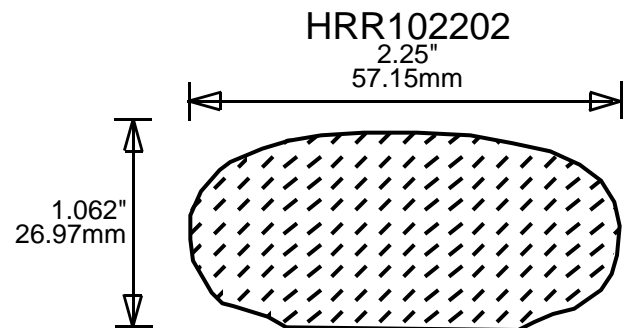

WEINIG RAIL MOULDING PATTERNS HAND RAILS

**PRINT
THIS SECTION**

**ORDERING
INFORMATION**

**RETURN TO
Table of Contents**

**RETURN TO
Beginning of Section**