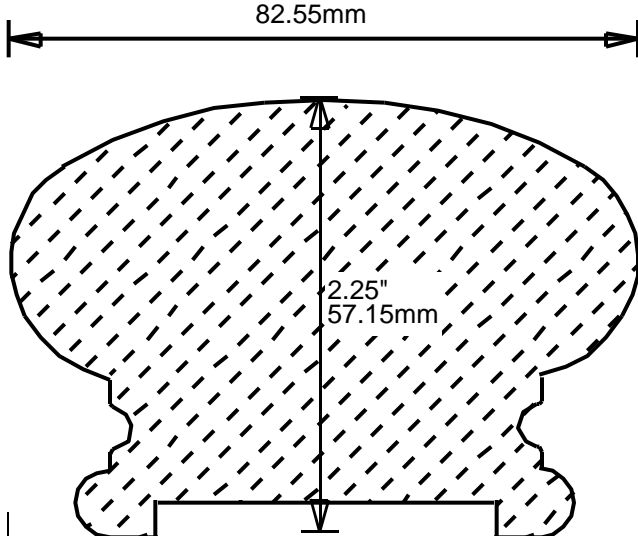

WEINIG RAIL MOULDING PATTERNS HAND RAILS

HRP175501
5.5"
139.70mm

HRP182200
2.25"
57.15mm

HRP182801
2.812"
71.42mm

HRP182802
2.812"
71.42mm

**PRINT
THIS SECTION**

**ORDERING
INFORMATION**

**RETURN TO
Table of Contents**

**RETURN TO
Beginning of Section**

WEINIG RAIL MOULDING PATTERNS

HAND RAILS

HRP202700
2.75"
69.85mm

HRP203201
3.25"
82.55mm

HRP222600
2.625"
66.68mm

HRP222601
2.625"
66.68mm

HRP223201
3.25"
82.55mm

HRP223701
3.75"
95.25mm

**PRINT
THIS SECTION**

**RETURN TO
Beginning of Section**

**RETURN TO
Table of Contents**

**ORDERING
INFORMATION**

WEINIG RAIL MOULDING PATTERNS HAND RAILS

HRP224500
4.856"
123.34mm

HRP232200
2.25"
57.15mm