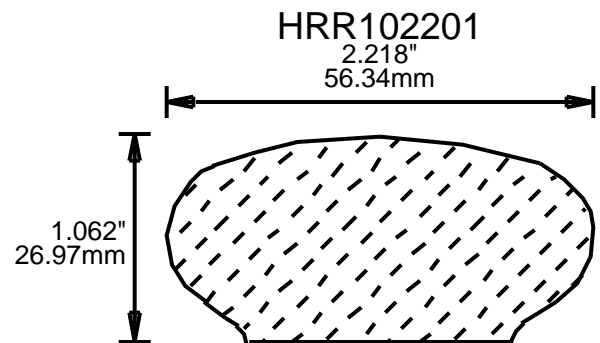

WEINIG RAIL MOULDING PATTERNS HAND RAILS

**PRINT
THIS SECTION**

**ORDERING
INFORMATION**

**RETURN TO
Table of Contents**

**RETURN TO
Beginning of Section**

WEINIG RAIL MOULDING PATTERNS

HAND RAILS

HRR121501

1.5"
38.10mm

HRR122201

2.25"
57.15mm

HRR131501

1.5"
38.10mm

HRR131601

1.625"
41.28mm

HRR132201

2.25"
57.15mm

HRR132501

2.5"
65.07mm

HRR133101

3.125"
79.38mm

HRR151601

1.687"
42.85mm

**PRINT
THIS SECTION**

3.5"
88.90mm

HRR173501

3.5"
88.90mm