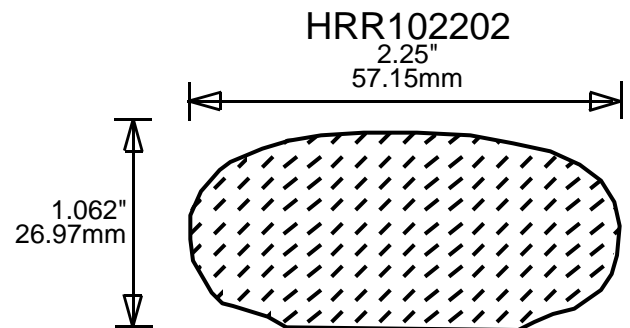

WEINIG RAIL MOULDING PATTERNS HAND RAILS

**PRINT
THIS SECTION**

**ORDERING
INFORMATION**

**RETURN TO
Table of Contents**

**RETURN TO
Beginning of Section**

WEINIG RAIL MOULDING PATTERNS

HAND RAILS

HRR121501

1.5"
38.10mm

HRR122201

2.25"
57.15mm

HRR131501

1.5"
38.10mm

HRR131601

1.625"
41.28mm

HRR132201

2.25"
57.15mm

HRR132501

2.5"
65.07mm

HRR133101

3.125"
79.38mm

HRR151601

1.687"
42.85mm

**PRINT
THIS SECTION**

3.5"
88.90mm

HRR173501

3.5"
88.90mm