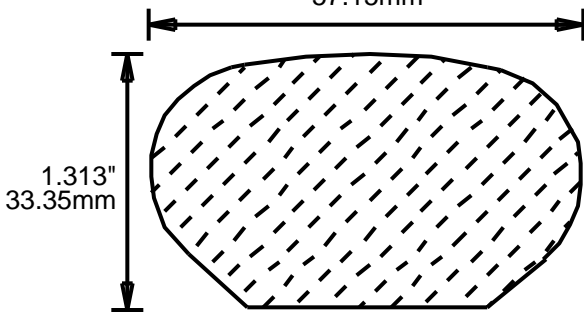

WEINIG RAIL MOULDING PATTERNS HAND RAILS

**PRINT
THIS SECTION**

**ORDERING
INFORMATION**

**RETURN TO
Table of Contents**

**RETURN TO
Beginning of Section**

WEINIG RAIL MOULDING PATTERNS

HAND RAILS

HRR121501

1.5"
38.10mm

HRR122201

2.25"
57.15mm

HRR131501

1.5"
38.10mm

HRR131601

1.625"
41.28mm

HRR132201

2.25"
57.15mm

HRR132501

2.5"
65.07mm

HRR133101

3.125"
79.38mm

HRR151601

1.687"
42.85mm

**PRINT
THIS SECTION**