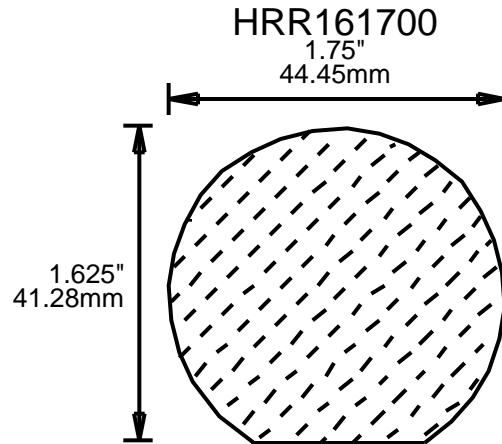

WEINIG RAIL MOULDING PATTERNS HAND RAILS

**PRINT
THIS SECTION**

**ORDERING
INFORMATION**

**RETURN TO
Table of Contents**

**RETURN TO
Beginning of Section**