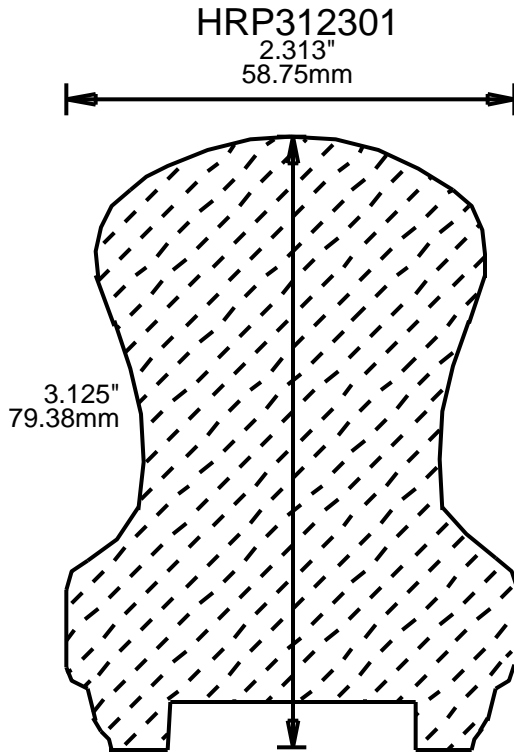

WEINIG RAIL MOULDING PATTERNS HAND RAILS

**PRINT
THIS SECTION**

**ORDERING
INFORMATION**

**RETURN TO
Table of Contents**

**RETURN TO
Beginning of Section**

WEINIG RAIL MOULDING PATTERNS

HAND RAILS

HRR121501

1.5"
38.10mm

HRR122201

2.25"
57.15mm

HRR131501

1.5"
38.10mm

HRR131601

1.625"
41.28mm

HRR132201

2.25"
57.15mm

HRR132501

2.5"
65.07mm

HRR133101

3.125"
79.38mm

HRR151601

1.687"
42.85mm

**PRINT
THIS SECTION**

3.5"
88.90mm

HRR173501

3.5"
88.90mm