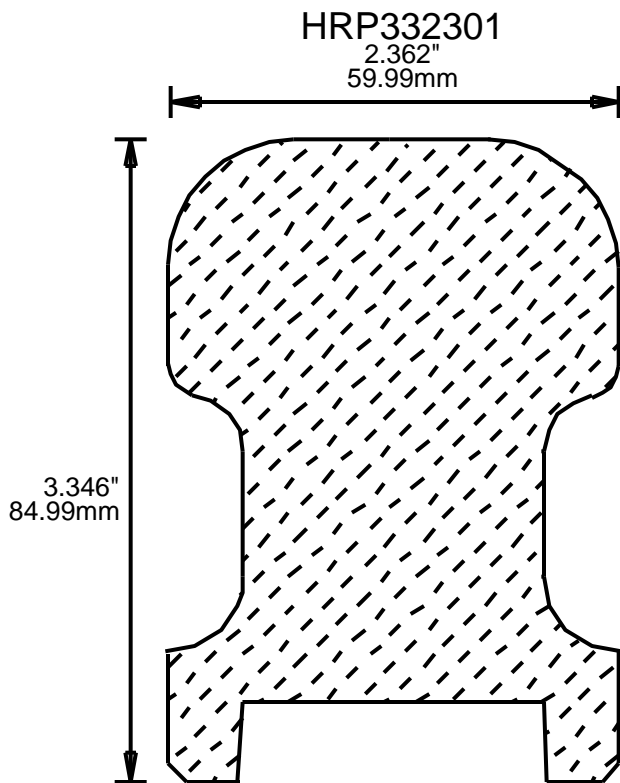

WEINIG RAIL MOULDING PATTERNS HAND RAILS

**PRINT
THIS SECTION**

**ORDERING
INFORMATION**

**RETURN TO
Table of Contents**

**RETURN TO
Beginning of Section**

WEINIG RAIL MOULDING PATTERNS

HAND RAILS

HRR121501

1.5"
38.10mm

HRR122201

2.25"
57.15mm

HRR131501

1.5"
38.10mm

HRR131601

1.625"
41.28mm

HRR132201

2.25"
57.15mm

HRR132501

2.5"
65.07mm

HRR133101

3.125"
79.38mm

HRR151601

1.687"
42.85mm

**PRINT
THIS SECTION**

3.5"
88.90mm

HRR173501

3.5"
88.90mm