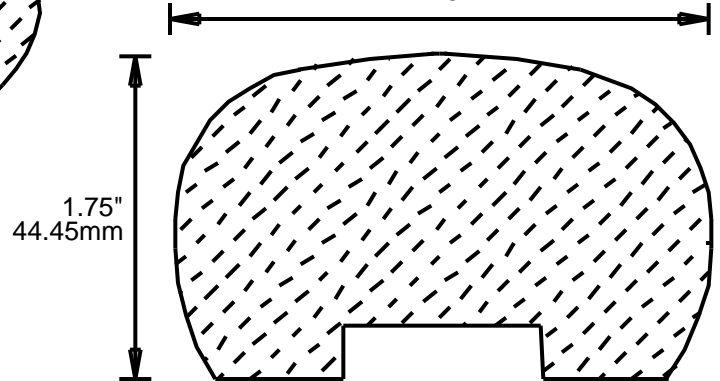

1.5"
38.10mm

HRR122201

2.25"
57.15mm

HRR131501

1.5"
38.10mm

HRR131601

1.625"
41.28mm

HRR132201

2.25"
57.15mm

HRR132501

2.5"
65.07mm

HRR133101

3.125"
79.38mm

HRR151601

1.687"
42.85mm

**PRINT
THIS SECTION**

**RETURN TO
Beginning of Section**

**RETURN TO
Table of Contents**

**ORDERING
INFORMATION**

WEINIG RAIL MOULDING PATTERNS HAND RAILS

**PRINT
THIS SECTION**

**ORDERING
INFORMATION**

**RETURN TO
Table of Contents**

**RETURN TO
Beginning of Section**

WEINIG RAIL MOULDING PATTERNS

HAND RAILS

HRR172701

2.75"
69.85mm

HRR172801

2.813"
71.45mm

HRR173001