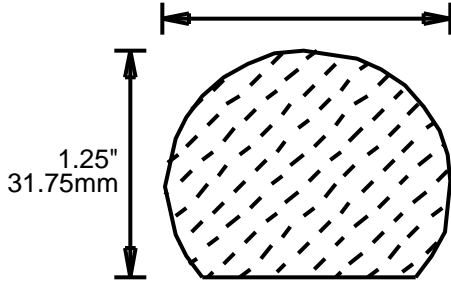

WEINIG RAIL MOULDING PATTERNS HAND RAILS

**PRINT
THIS SECTION**

**ORDERING
INFORMATION**

**RETURN TO
Table of Contents**

**RETURN TO
Beginning of Section**

WEINIG RAIL MOULDING PATTERNS

HAND RAILS

HRR121501

1.5"
38.10mm

HRR122201

2.25"
57.15mm

HRR131501

1.5"
38.10mm

HRR131601

1.625"
41.28mm

HRR132201

2.25"
57.15mm

HRR132501

2.5"
65.07mm

HRR133101

3.125"
79.38mm

HRR151601

1.687"
42.85mm

**PRINT
THIS SECTION**