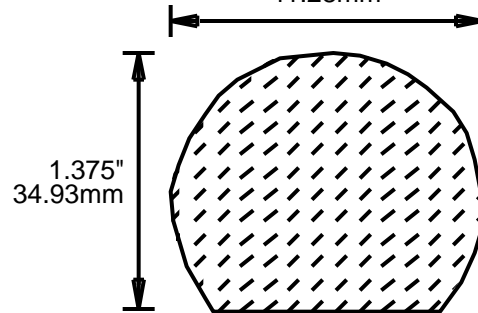

WEINIG RAIL MOULDING PATTERNS HAND RAILS

**PRINT
THIS SECTION**

**ORDERING
INFORMATION**

**RETURN TO
Table of Contents**

**RETURN TO
Beginning of Section**

WEINIG RAIL MOULDING PATTERNS

HAND RAILS

HRR121501

1.5"
38.10mm

HRR122201

2.25"
57.15mm

HRR131501

1.5"
38.10mm

HRR131601

1.625"
41.28mm

HRR132201

2.25"
57.15mm

HRR132501

2.5"
65.07mm

HRR133101

3.125"
79.38mm

HRR151601

1.687"
42.85mm

**PRINT
THIS SECTION**