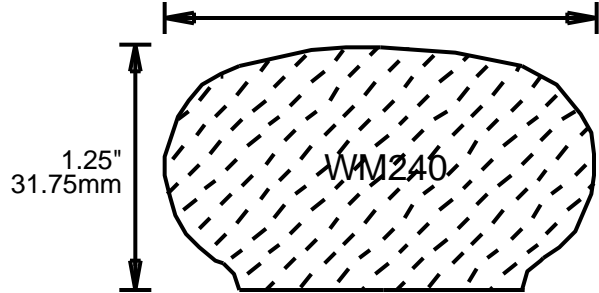

WEINIG RAIL MOULDING PATTERNS HAND RAILS

**PRINT
THIS SECTION**

**ORDERING
INFORMATION**

**RETURN TO
Table of Contents**

**RETURN TO
Beginning of Section**

WEINIG RAIL MOULDING PATTERNS

HAND RAILS

HRR121501

1.5"
38.10mm

HRR122201

2.25"
57.15mm

HRR131501

1.5"
38.10mm

HRR131601

1.625"
41.28mm

HRR132201

2.25"
57.15mm

HRR132501

2.5"
65.07mm

HRR133101

3.125"
79.38mm

HRR151601

1.687"
42.85mm

**PRINT
THIS SECTION**