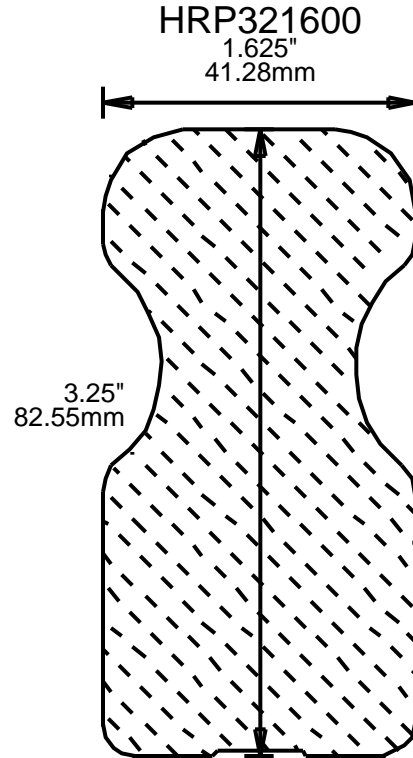

WEINIG RAIL MOULDING PATTERNS HAND RAILS

**PRINT
THIS SECTION**

**ORDERING
INFORMATION**

**RETURN TO
Table of Contents**

**RETURN TO
Beginning of Section**

WEINIG RAIL MOULDING PATTERNS

HAND RAILS

HRR121501

1.5"
38.10mm

HRR122201

2.25"
57.15mm

HRR131501

1.5"
38.10mm

HRR131601

1.625"
41.28mm

HRR132201

2.25"
57.15mm

HRR132501

2.5"
65.07mm

HRR133101

3.125"
79.38mm

HRR151601

1.687"
42.85mm

**PRINT
THIS SECTION**

3.5"
88.90mm

HRR173501

3.5"
88.90mm