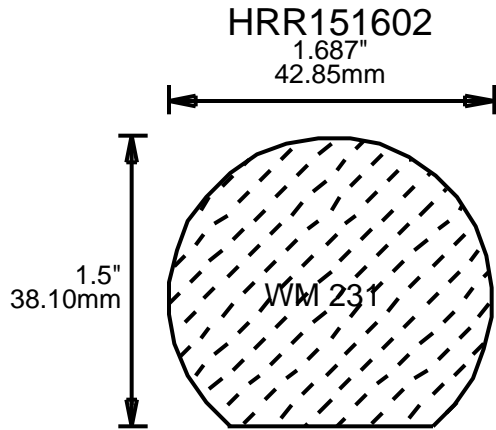

WEINIG RAIL MOULDING PATTERNS HAND RAILS

**PRINT
THIS SECTION**

**ORDERING
INFORMATION**

**RETURN TO
Table of Contents**

**RETURN TO
Beginning of Section**